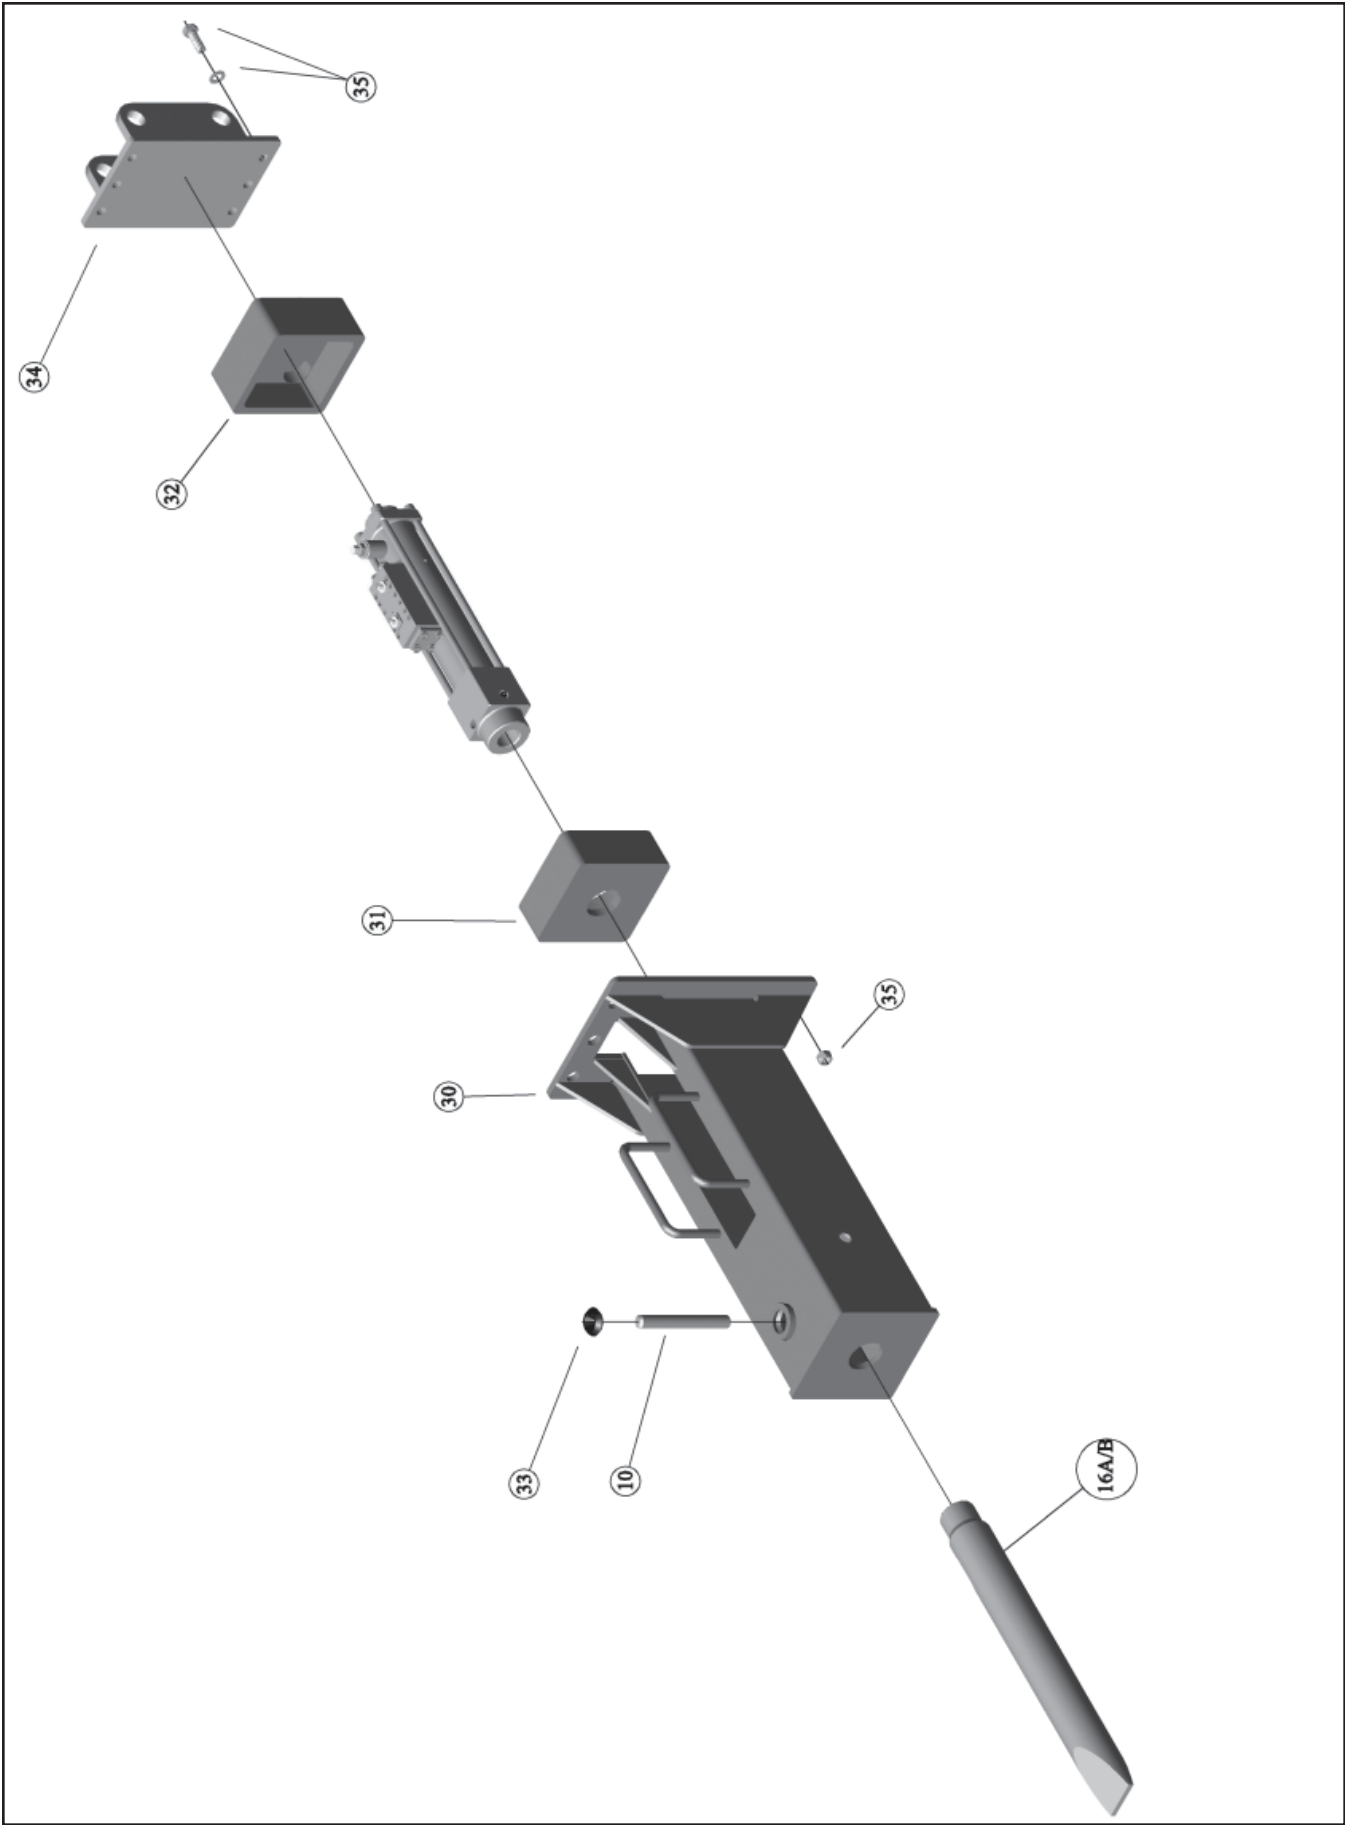

HYDRAULIC BREAKER

**Parts Manual
For Models G10**

January 2008

<u>REF.</u>	<u>QTY.</u>	<u>PART NO.</u>	<u>DESCRIPTION</u>
1	1	G10-001	Upper Main Body
2	1	G10-002	Chuck Housing
3	1	G10-003C	Valve Housing Complete
3A	1	G10-003	Valve Housing (Bare)
3B	1	G10-019	Valve Spool
3C	1	G10-020	Main Valve Top Plate
3D	1	G10-021	Main Valve Bottom Plate
3E	1	G10-029	Plunger
3F	1	ARC-003	18mm Pressure Plug
3G	2	ARC-100	8mm Pressure Plug
3H	8	ARC-053	Socket Head Capscrew (Top & Bottom Valve Plate)
4	1	G10-004	Cylinder Head
5	4	ARC-064	Dowel Pin
6	1	G10-006	Piston
7	1	G10-001A	Lower Main Body
8	4	G10-013	Tie Rod
9	4	ARC-063A	Tie Rod Washer
10	1	G10-017	Tool Retainer Pin
11	1	ARC-061	M8 Plug
12	2	ARC-025	Inlet/Outlet Adapter $\frac{1}{2}$ " BSP x $\frac{3}{4}$ " JIC - 8 Male Couplings
12A	2	ARC-018	Inlet/Outlet Adapter $\frac{1}{2}$ " x $\frac{1}{2}$ " BSP Male Couplings
13	2	ARC-047	$\frac{1}{2}$ " Dowty Seal
14	1	ARC-005	Grease Nipple
15	12	ARC-054	Socket Head Capscrew (Valve to Main Body)
16A	1	G10-026P	Toll (Point)
16B	1	G10-026C	Tool (Chisel)
17	1	ARC-008	Gas Valve Assembly
17A	1	ARC-008A	Gas Valve Dust Cap
17B	1	ARC-008B	Gas Valve Body
17C	2	ARC-008C	"O" Ring
17D	1	ARC-008D	1" Dowty Washer
17E	1	ARC-008E	"O" Ring
17F	1	ARC-008F	Gas Valve Shuttle
17G	1	ARC-008G	Gas Valve Spring
18	1	G10-059	Seal Kit Complete
18A	3	G10-059-1	"U" Seal
18B	1	G10-059-2	Wiper Ring
18C	1	G10-059-3	Rubber Quad Seal
18D	2	G10-059-4	"O" Ring Upper to Lower Body Connection
18E	1	G10-059-6	"O" Ring Upper to Lower Body Face Seal
18F	3	G10-059-6	"O" Ring Valve End Plate
18G	2	G10-059-7	"O" Ring Valve to Body
18H	1	G10-059-8	"O" Ring Valve to Body