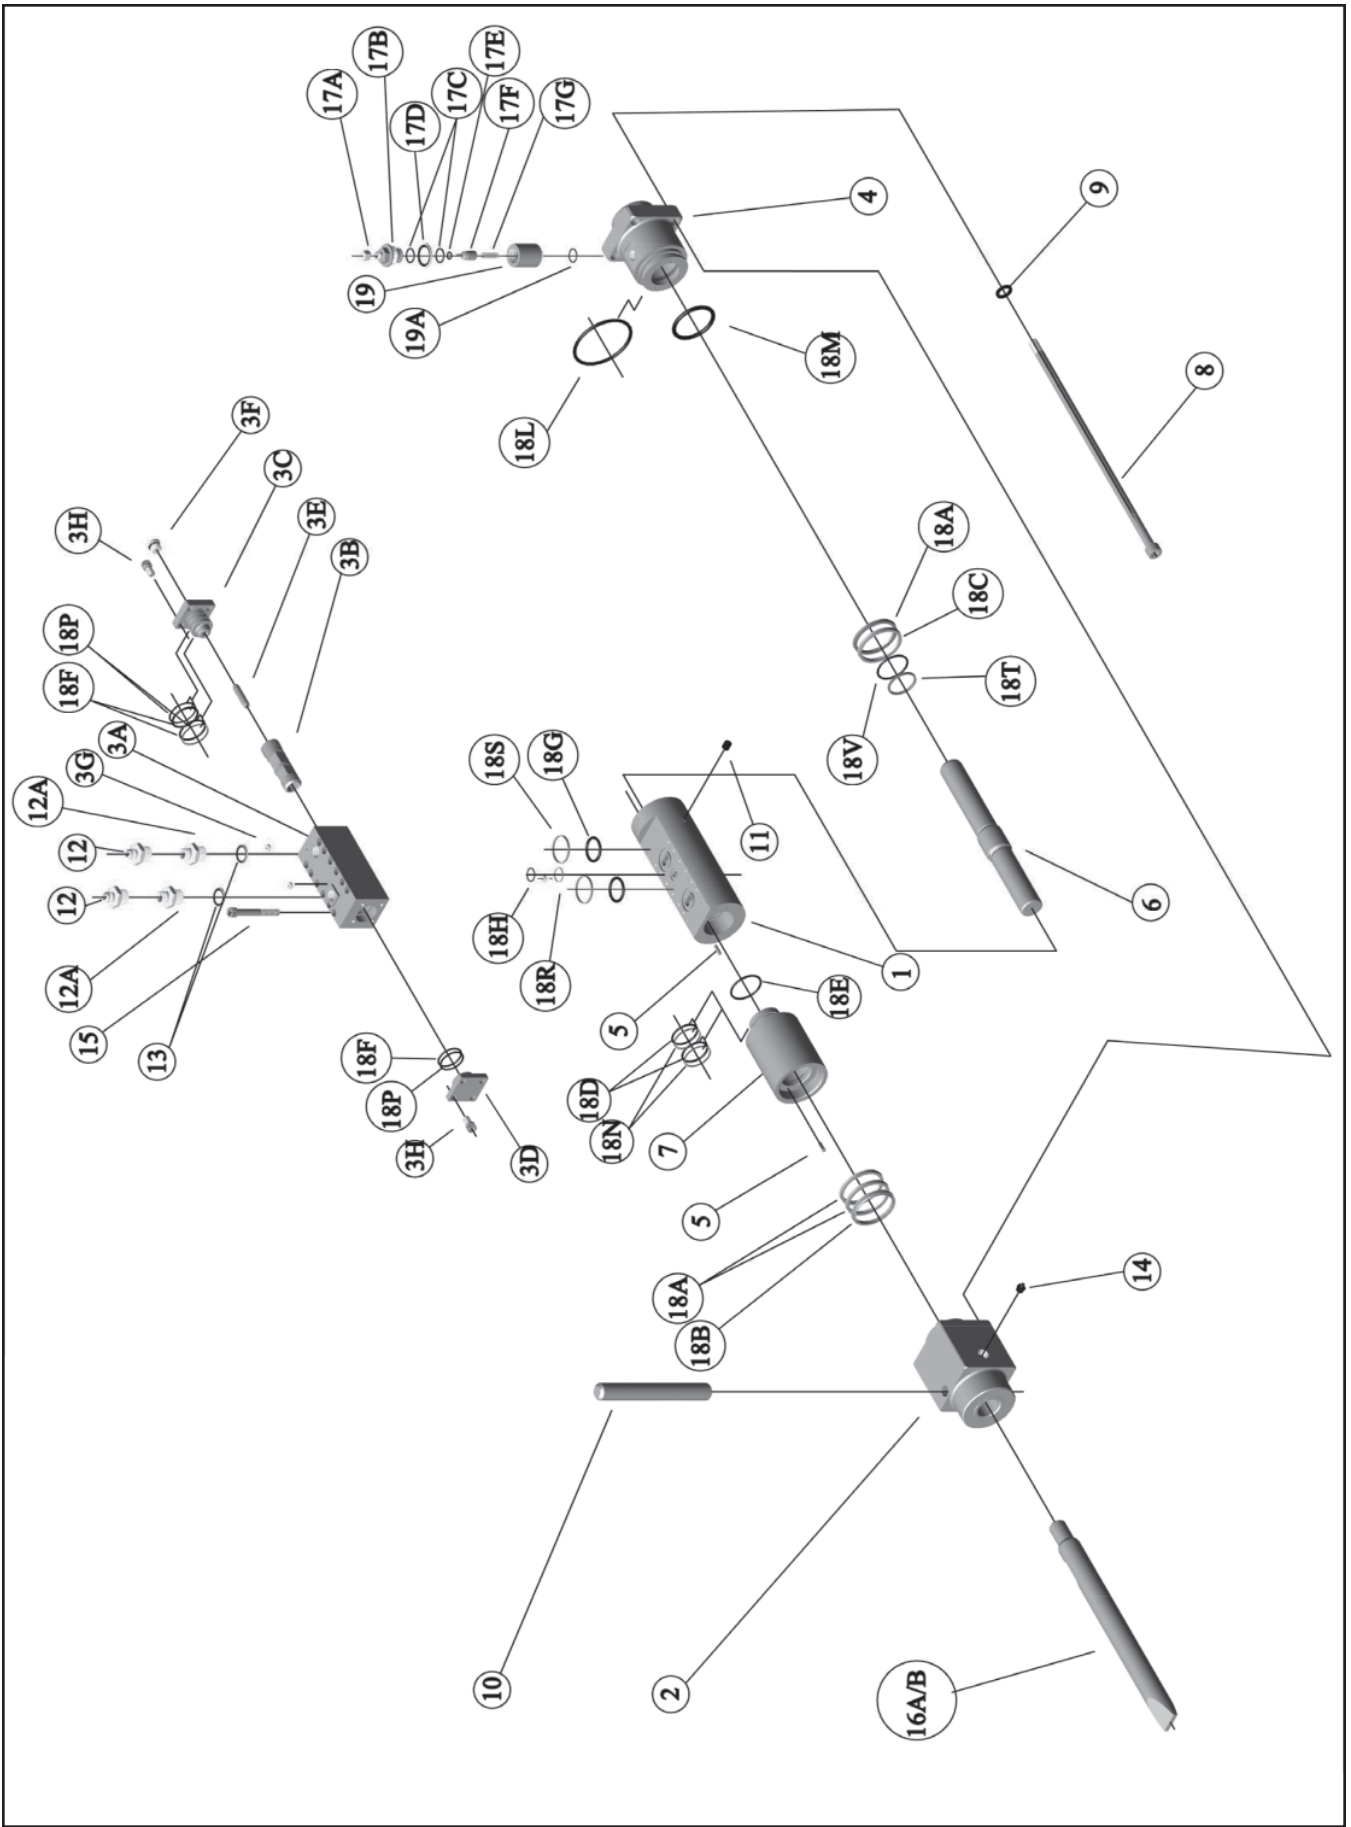

HYDRAULIC BREAKER

**Parts Manual
For Models G10**

January 2008

<u>REF.</u>	<u>QTY.</u>	<u>PART NO.</u>	<u>DESCRIPTION</u>
1	1	G10-001	Upper Main Body
2	1	G10-002	Chuck Housing
3	1	G10-003C	Valve Housing Complete
3A	1	G10-003	Valve Housing (Bare)
3B	1	G10-019	Valve Spool
3C	1	G10-020	Main Valve Top Plate
3D	1	G10-021	Main Valve Bottom Plate
3E	1	G10-029	Plunger
3F	1	ARC-003	18mm Pressure Plug
3G	2	ARC-100	8mm Pressure Plug
3H	8	ARC-053	Socket Head Capscrew (Top & Bottom Valve Plate)
4	1	G10-004	Cylinder Head
5	4	ARC-064	Dowel Pin
6	1	G10-006	Piston
7	1	G10-001A	Lower Main Body
8	4	G10-013	Tie Rod
9	4	ARC-063A	Tie Rod Washer
10	1	G10-017	Tool Retainer Pin
11	1	ARC-061	M8 Plug
12	2	ARC-025	Inlet/Outlet Adapter $\frac{1}{2}$ " BSP x $\frac{3}{4}$ " JIC - 8 Male Couplings
12A	2	ARC-018	Inlet/Outlet Adapter $\frac{1}{2}$ " x $\frac{1}{2}$ " BSP Male Couplings
13	2	ARC-047	$\frac{1}{2}$ " Dowty Seal
14	1	ARC-005	Grease Nipple
15	12	ARC-054	Socket Head Capscrew (Valve to Main Body)
16A	1	G10-026P	Toll (Point)
16B	1	G10-026C	Tool (Chisel)
17	1	ARC-008	Gas Valve Assembly
17A	1	ARC-008A	Gas Valve Dust Cap
17B	1	ARC-008B	Gas Valve Body
17C	2	ARC-008C	"O" Ring
17D	1	ARC-008D	1" Dowty Washer
17E	1	ARC-008E	"O" Ring
17F	1	ARC-008F	Gas Valve Shuttle
17G	1	ARC-008G	Gas Valve Spring
18	1	G10-059	Seal Kit Complete
18A	3	G10-059-1	"U" Seal
18B	1	G10-059-2	Wiper Ring
18C	1	G10-059-3	Rubber Quad Seal
18D	2	G10-059-4	"O" Ring Upper to Lower Body Connection
18E	1	G10-059-6	"O" Ring Upper to Lower Body Face Seal
18F	3	G10-059-6	"O" Ring Valve End Plate
18G	2	G10-059-7	"O" Ring Valve to Body
18H	1	G10-059-8	"O" Ring Valve to Body