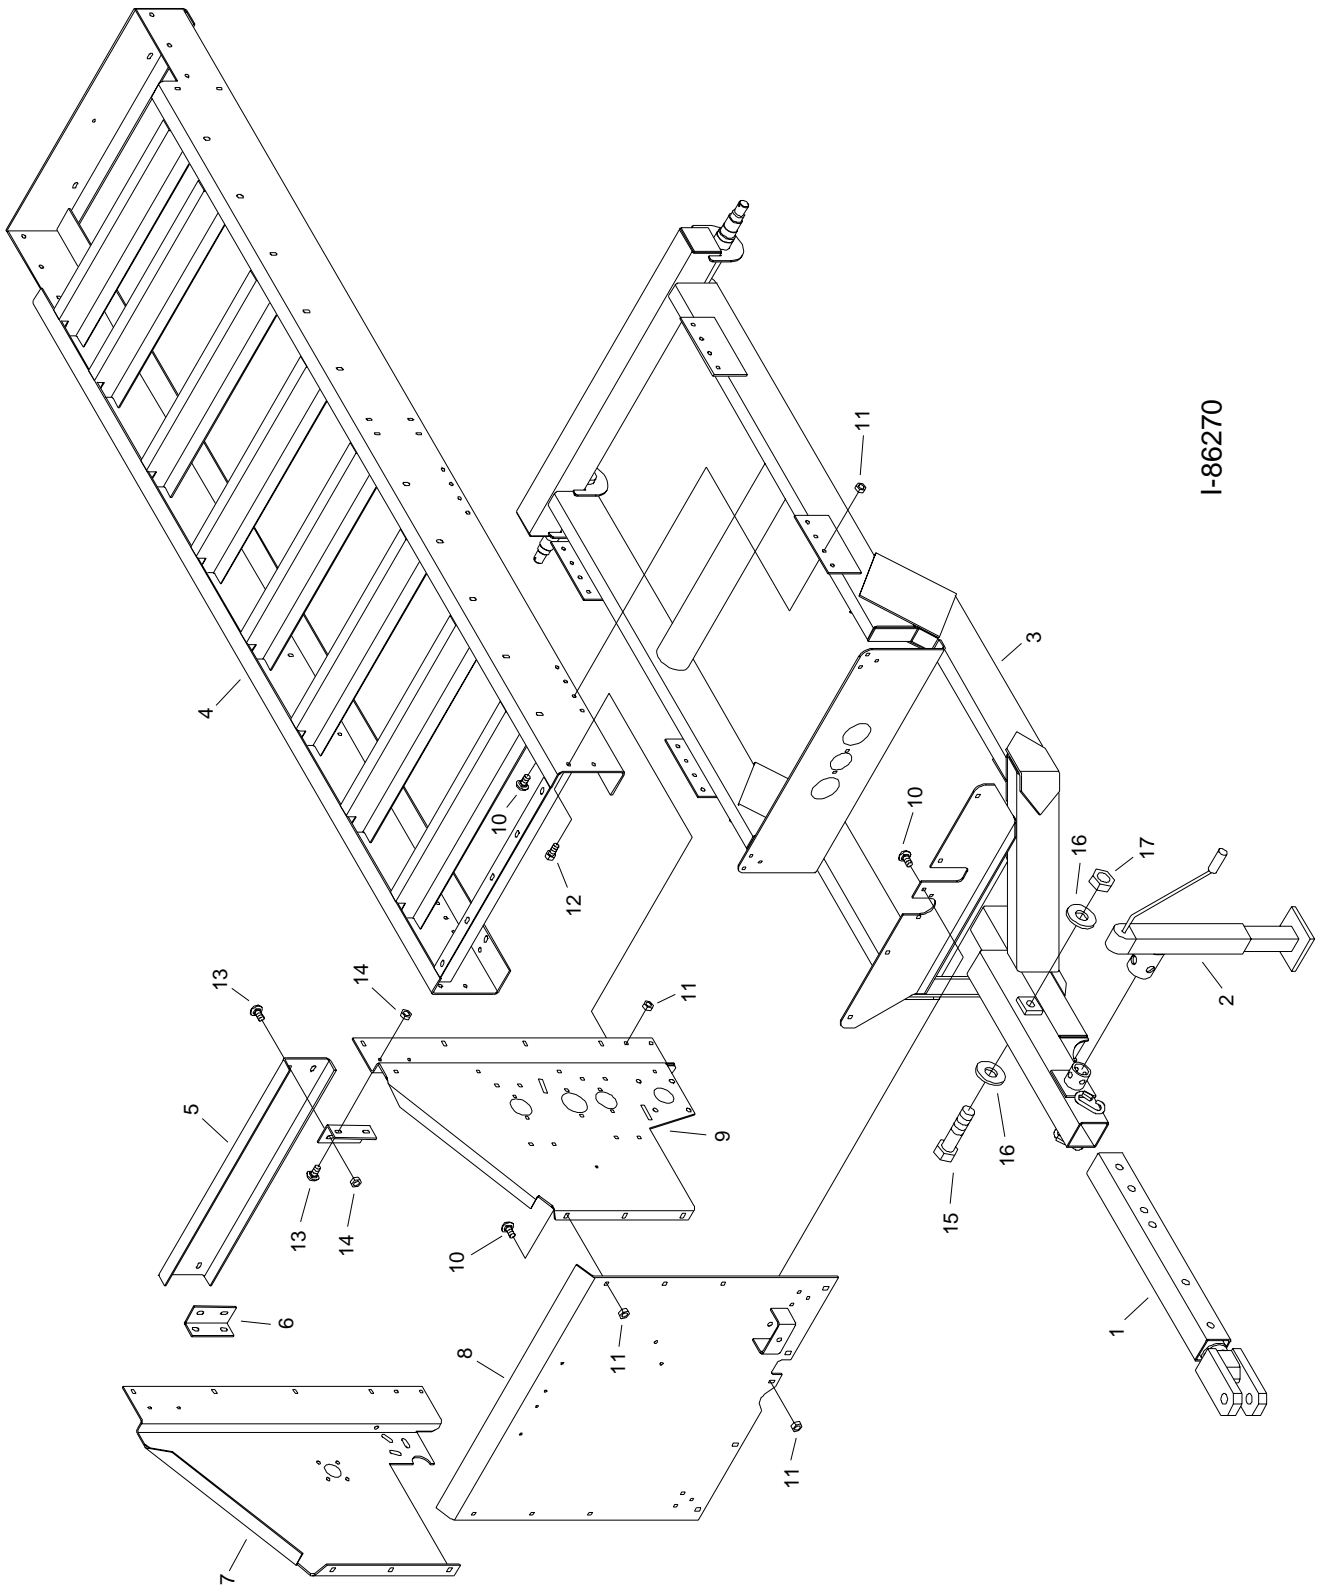

304 Row Mulcher Supplement

304 Row Mulcher Supplement

PUBLICATION DATE: 4/4/08

Millcreek Manufacturing Company
34 Zimmerman Road
Leola, PA 17540

304 Row Mulcher Supplement

I-86270

<u>Item #</u>	<u>Part #</u>	<u>Qty</u>	<u>Description</u>
1	260788	1	Swivel Hitch
2	215187	1	Jack
3	271108	1	Chassis
4	271104	1	Box Frame
5	271103	1	Center Support
6	270231	2	Center Support Bracket
7	271123	1	Right Side
8	271138	1	Front
9	271124	1	Left Side
10	34191	27	3/8 x 3/4 Carriage Bolt
11	34392	31	3/8 Flange Nut
12	34330	4	3/8 x 3/4 Flange Bolt
13	34274	8	5/16 x 3/4 Carriage Bolt
14	34367	8	5/16 Flange Nut
15	34262	1	3/4 x 6 Bolt
16	34144	2	3/4 Washer
17	34265	1	3/4 Nylon Lock Nut

304 Row Mulcher Supplement

I-86267

<u>Item #</u>	<u>Part #</u>	<u>Qty</u>	<u>Description</u>
1	271101	2	Top Front and Rear
2	271151	1	Load Retainer
3	270231	2	Center Support Bracket
4	271103	1	Center Support
5	270559	1	Left Load Retainer Bracket
	270558	1	Right Load Retainer Bracket
6	271164	2	Top Edging
7	271102	1	Lower Rear
8	271122	1	Hinge
9	271121	1	Rear Shield
10	271148	1	Ladder
11	270115	1	Left Box Support
	270114	1	Right Box Support
12	270105	2	Side Support
13	270304	4	Brace
14	270305	4	Side Bracket
15	271165	4	Side
16	34330	8	3/8 x 3/4 Flange Bolt
17	34392	8	3/8 Flange Nut
18	34274	141	5/16 x 3/4 Carriage Bolt
19	34367	144	5/16 Flange Nut
20	34346	4	3/16 x 1/4 Pop Rivet
21	34282	1	5/16 x 1-1/2 Carriage Bolt
22	220113	2	Rubber Latch
23	34057	2	5/16 Washer
24	34223	1	5/16 Nylon Lock Nut
25	34092	4	1/4 Flange Nut
26	34251	2	1/4 x 1-1/2 Bolt
27	34257	1	5/16 x 1-1/2 Bolt