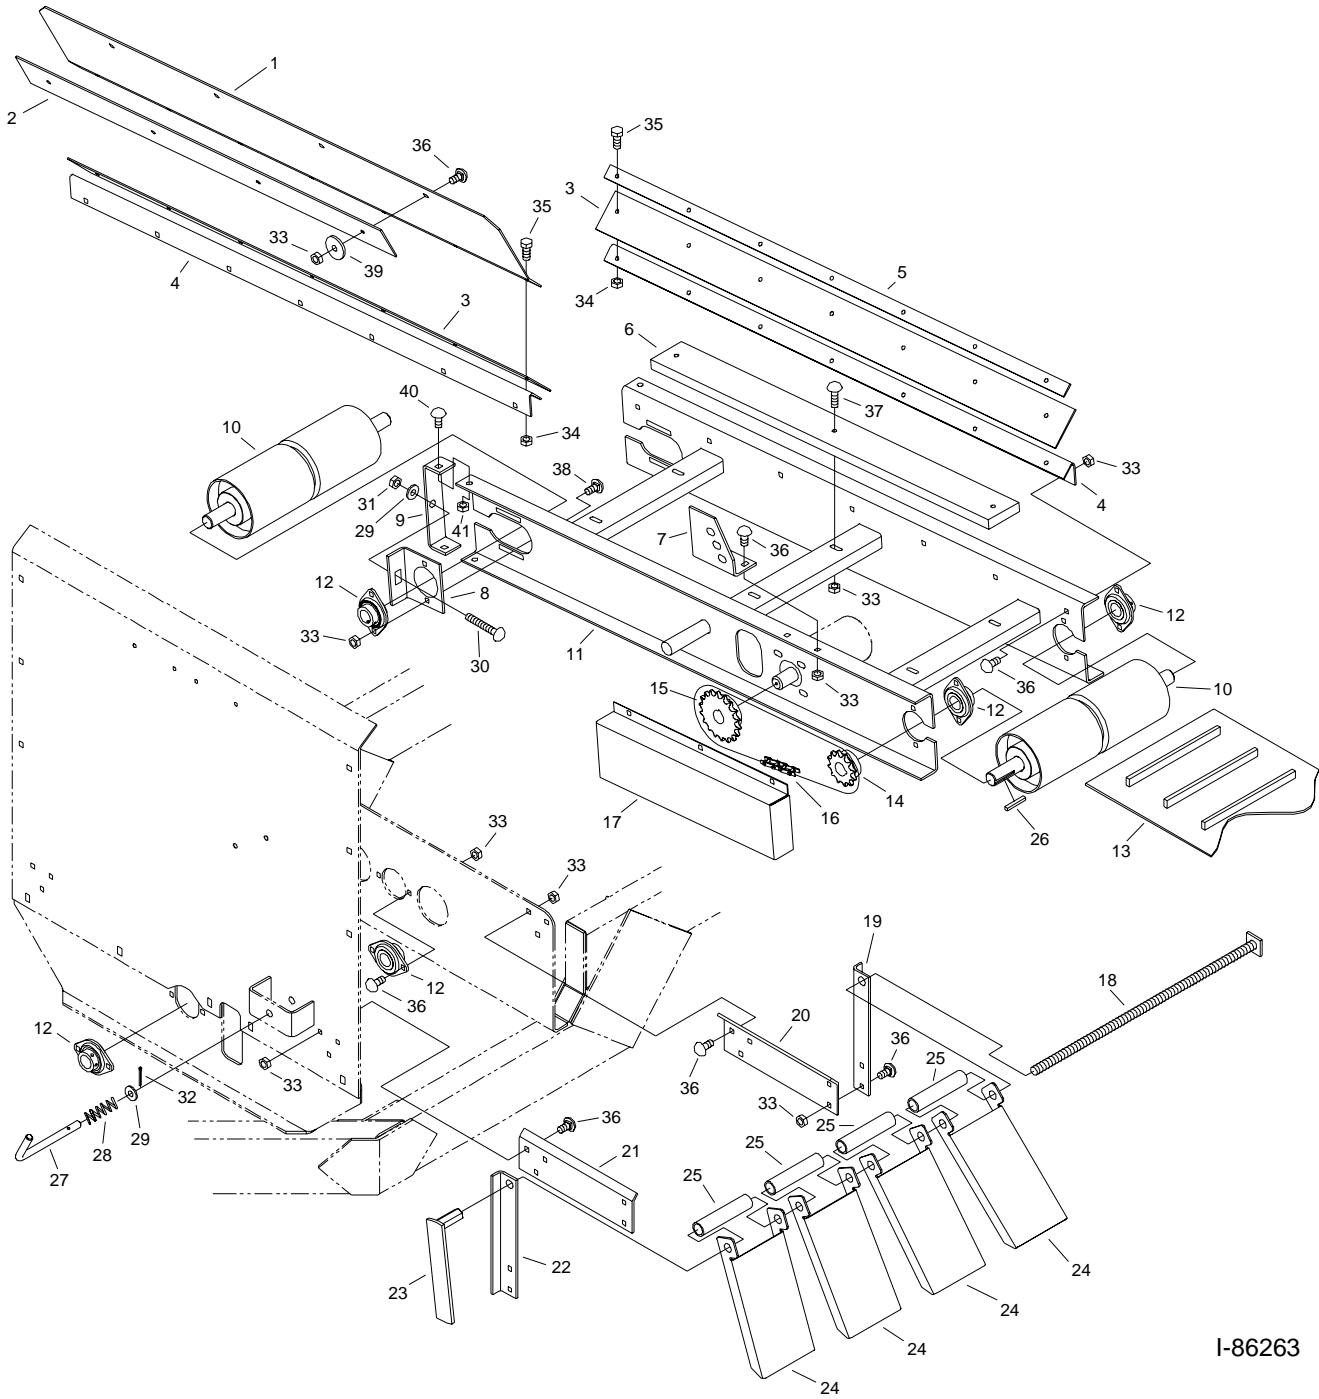

304 Row Mulcher Supplement

I-86263

<u>Item #</u>	<u>Part #</u>	<u>Qty</u>	<u>Description</u>
1	271156	1	Spill Guard
2	220209	1	Front Rubber Seal
3	220152	2	Conveyor Rubber Seal
4	271143	2	Conveyor Edging
5	270599	1	Rubber Hold Down
6	271145	2	Support Board
7	271136	1	Adjustment Bracket
8	271133	2	Belt Tightener Bracket
9	271132	2	End Bracket
10	215338	2	Conveyor Pulley
11	271130	1	Conveyor Frame
12	210144	6	1" 2-Flange Bearing
13	215367	1	Belt
14	210145	1	12 Tooth Sprocket
15	210468	1	18 Tooth Sprocket
16	210229	1	Chain (#50 RC x 54 Links)
17	271100	1	Shield
18	271131	2	Deflector Pivot
19	271129	2	Vertical Deflector Support (left rear, right front)
20	271115	2	Horizontal Deflector Support (left rear, right front)
21	271116	2	Horizontal Deflector Support (right rear, left front)
22	271128	2	Vertical Deflector Support (right rear, left front)
23	271135	2	Deflector Tightener Arm
24	271134	8	Deflector
25	271159	8	Spacer Tubing
26	210131	1	1/4 x 1-1/4 Key
27	261631	1	Latch Piin
28	220190	1	Spring
29	34227	3	1/2 Washer
30	34091	2	1/2 x 3 Carriage Bolt
31	34211	2	1/2 Nylon Lock Nut
32	34209	1	Cotter Pin
33	34099	52	5/16 Flange Nut
34	34124	14	1/4 Nylon Lock Nut
35	34234	14	1/4 x 3/4 Bolt
36	34274	42	5/16 x 3/4 Carriage Bolt
37	34282	6	5/16 x 1-1/2 Carriage Bolt
38	34275	4	5/16 x 1 Carriage Bolt
39	34373	4	3/8 Large Washer
40	34191	4	3/8 x 3/4 Carriage Bolt
41	34009	4	3/8 Flange Nut