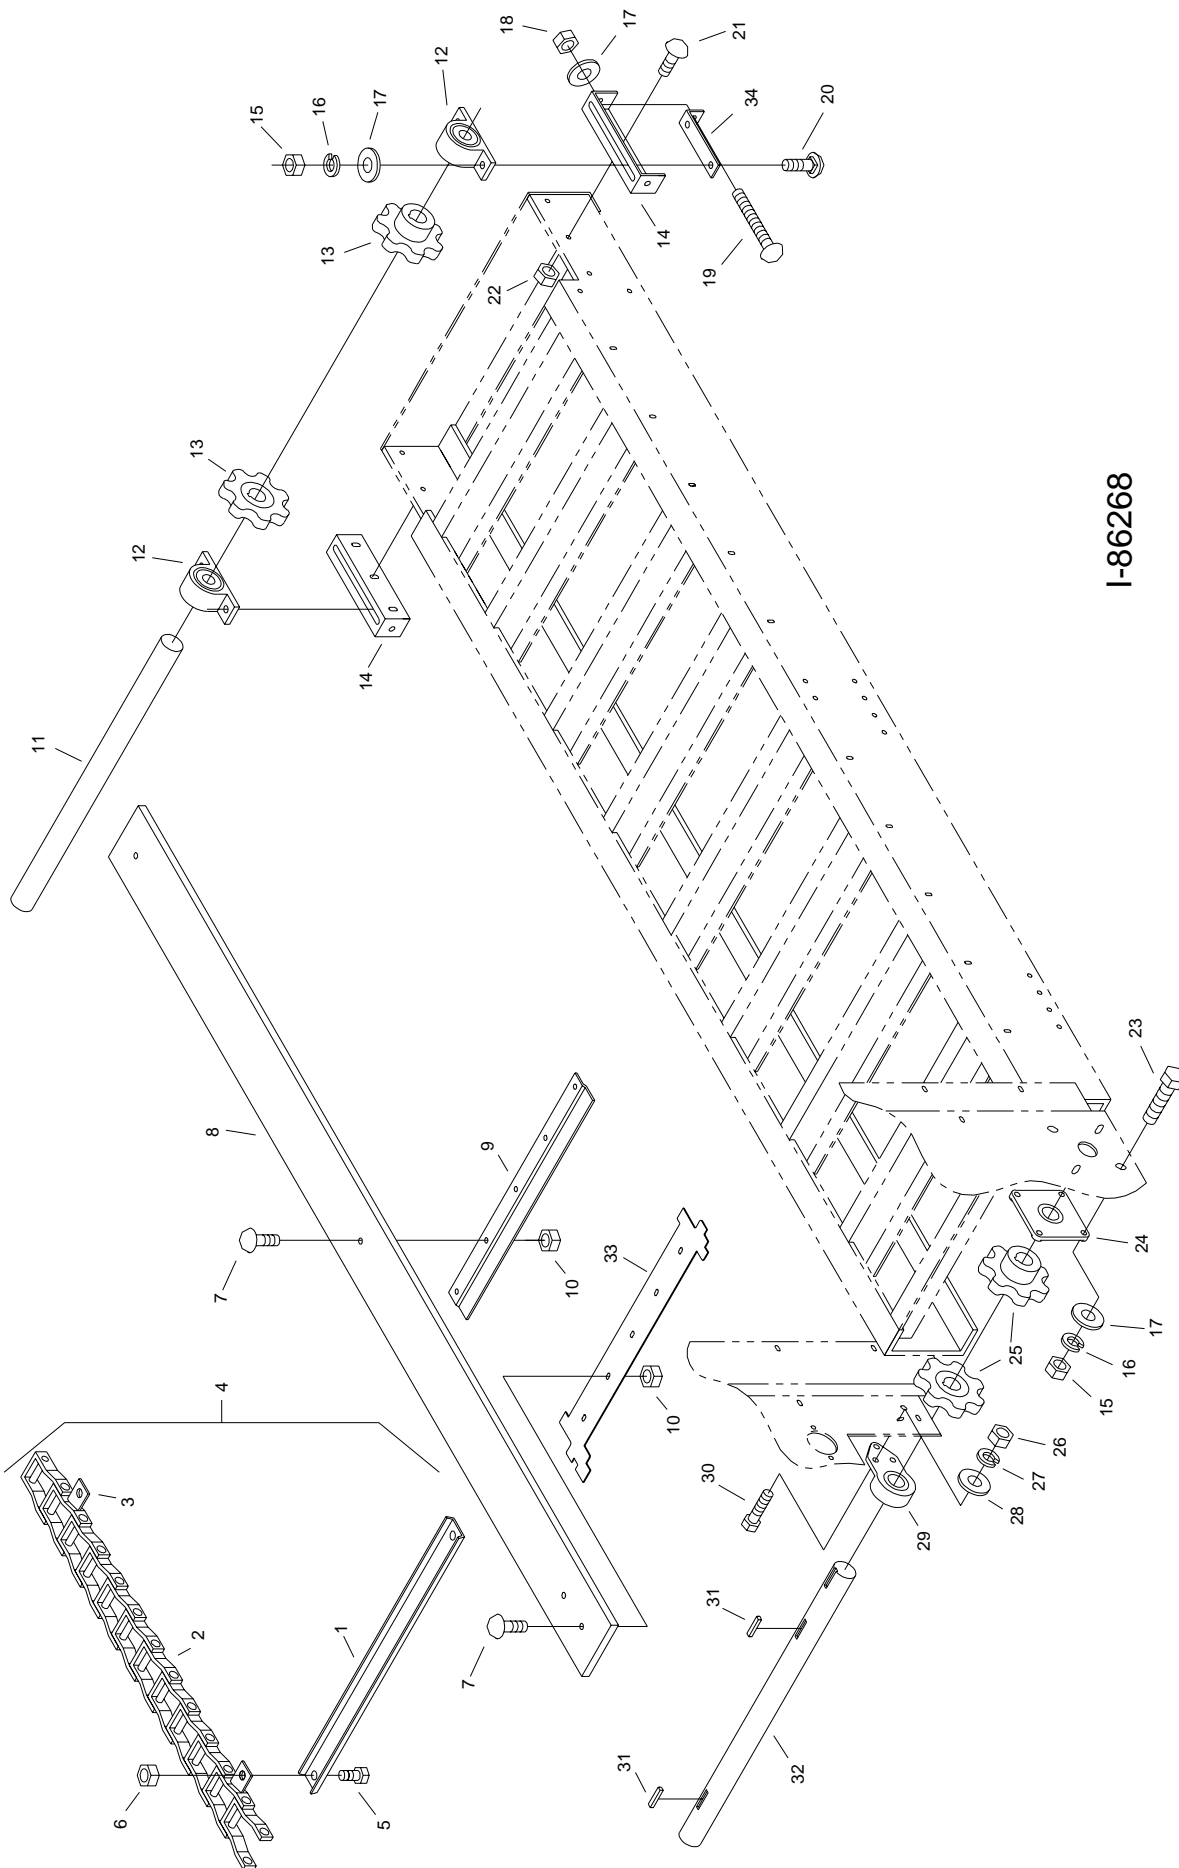

304 Row Mulcher Supplement

I-86268

<u>Item #</u>	<u>Part #</u>	<u>Qty</u>	<u>Description</u>
1	271140	16	Apron Slat
2	210259	122	Chain Link
3	210256	32	Chain Link with Slat Tab
4	271141	1	Complete Apron Assembly
5	34234	32	1/4 x 3/4 Bolt
6	34124	32	1/4 Nylon Stop Nut
7	34282	20	5/16 x 1-1/2 Carriage Bolt
8	271170	5	Floor Board
9	271169	2	Floor Board Hold-down
10	34367	20	5/16 Flange Nut
11	271120	1	Rear Apron Shaft
12	210418	2	Rear Apron Bearing
13	270815	2	Rear Apron Sprocket
14	270289	2	Bearing Mount
15	34034	8	1/2 Nut
16	34035	8	1/2 Lock Washer
17	34094	10	1/2 Washer
18	34211	2	1/2 Nylon Lock Nut
19	34421	2	1/2 x 4 1/2 Carriage Bolt
20	34240	4	1/2 x 2 Carriage Bolt
21	34191	6	3/8 x 3/4 Carriage Bolt
22	34392	6	3/8 Flange Nut
23	34226	4	1/2 x 1-1/2 Bolt
24	210217	1	4 Bolt Cast Bearing
25	210155	2	Front Apron Sprocket
26	34087	3	3/8 Nut
27	34141	3	3/8 Lock Washer
28	34018	3	3/8 Washer
29	210218	1	3 Bolt Cast Bearing
30	34255	3	3/8 x 1-1/2 Bolt
31	220179	2	3/8 x 2 Key
32	271119	1	Apron Drive Shaft
33	271157	1	Corner Spill Guard