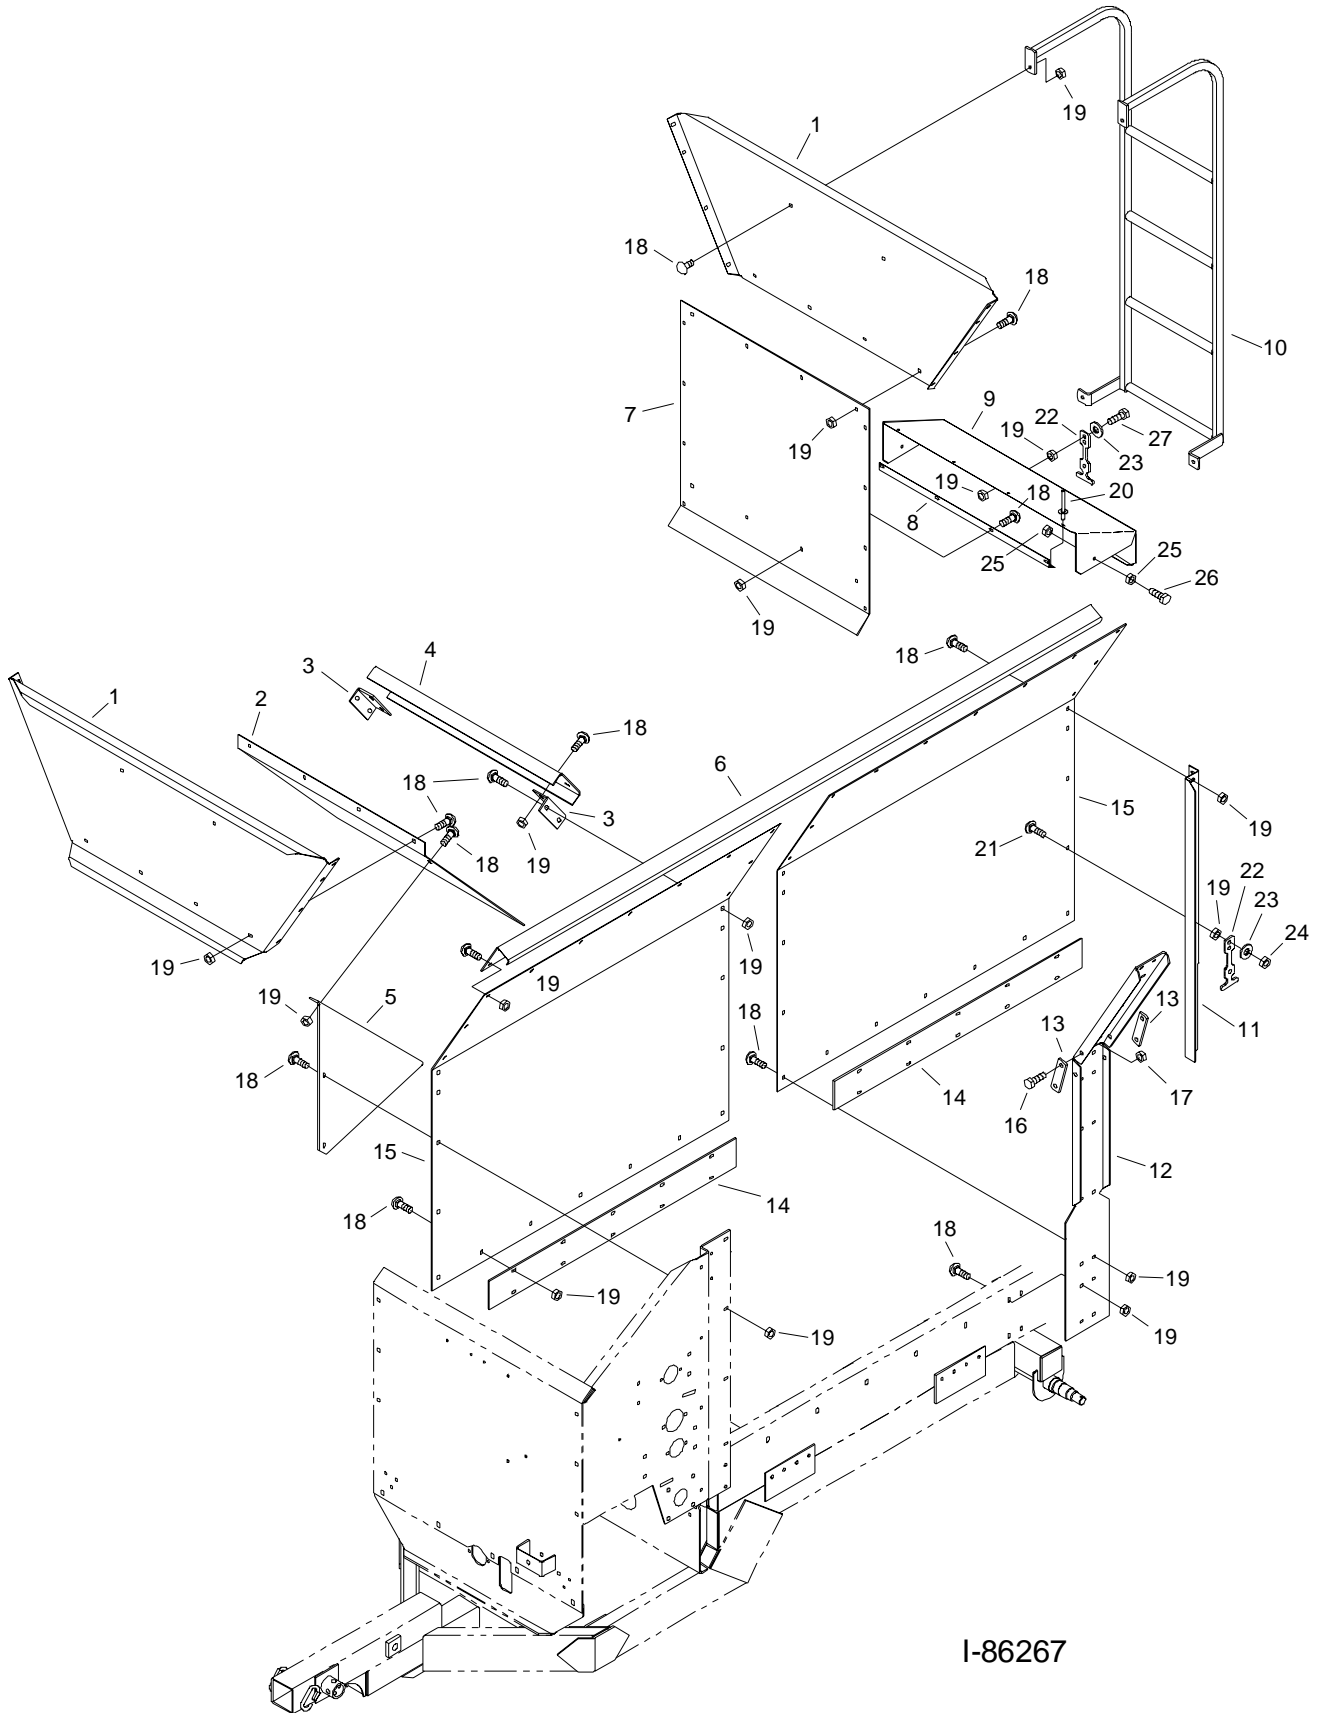

304 Row Mulcher Supplement

304 Row Mulcher Supplement

PUBLICATION DATE: 4/4/08

Millcreek Manufacturing Company
34 Zimmerman Road
Leola, PA 17540

304 Row Mulcher Supplement

I-86270

<u>Item #</u>	<u>Part #</u>	<u>Qty</u>	<u>Description</u>
1	260788	1	Swivel Hitch
2	215187	1	Jack
3	271108	1	Chassis
4	271104	1	Box Frame
5	271103	1	Center Support
6	270231	2	Center Support Bracket
7	271123	1	Right Side
8	271138	1	Front
9	271124	1	Left Side
10	34191	27	3/8 x 3/4 Carriage Bolt
11	34392	31	3/8 Flange Nut
12	34330	4	3/8 x 3/4 Flange Bolt
13	34274	8	5/16 x 3/4 Carriage Bolt
14	34367	8	5/16 Flange Nut
15	34262	1	3/4 x 6 Bolt
16	34144	2	3/4 Washer
17	34265	1	3/4 Nylon Lock Nut

304 Row Mulcher Supplement

I-86267

<u>Item #</u>	<u>Part #</u>	<u>Qty</u>	<u>Description</u>
1	271101	2	Top Front and Rear
2	271151	1	Load Retainer
3	270231	2	Center Support Bracket
4	271103	1	Center Support
5	270559	1	Left Load Retainer Bracket
	270558	1	Right Load Retainer Bracket
6	271164	2	Top Edging
7	271102	1	Lower Rear
8	271122	1	Hinge
9	271121	1	Rear Shield
10	271148	1	Ladder
11	270115	1	Left Box Support
	270114	1	Right Box Support
12	270105	2	Side Support
13	270304	4	Brace
14	270305	4	Side Bracket
15	271165	4	Side
16	34330	8	3/8 x 3/4 Flange Bolt
17	34392	8	3/8 Flange Nut
18	34274	141	5/16 x 3/4 Carriage Bolt
19	34367	144	5/16 Flange Nut
20	34346	4	3/16 x 1/4 Pop Rivet
21	34282	1	5/16 x 1-1/2 Carriage Bolt
22	220113	2	Rubber Latch
23	34057	2	5/16 Washer
24	34223	1	5/16 Nylon Lock Nut
25	34092	4	1/4 Flange Nut
26	34251	2	1/4 x 1-1/2 Bolt
27	34257	1	5/16 x 1-1/2 Bolt