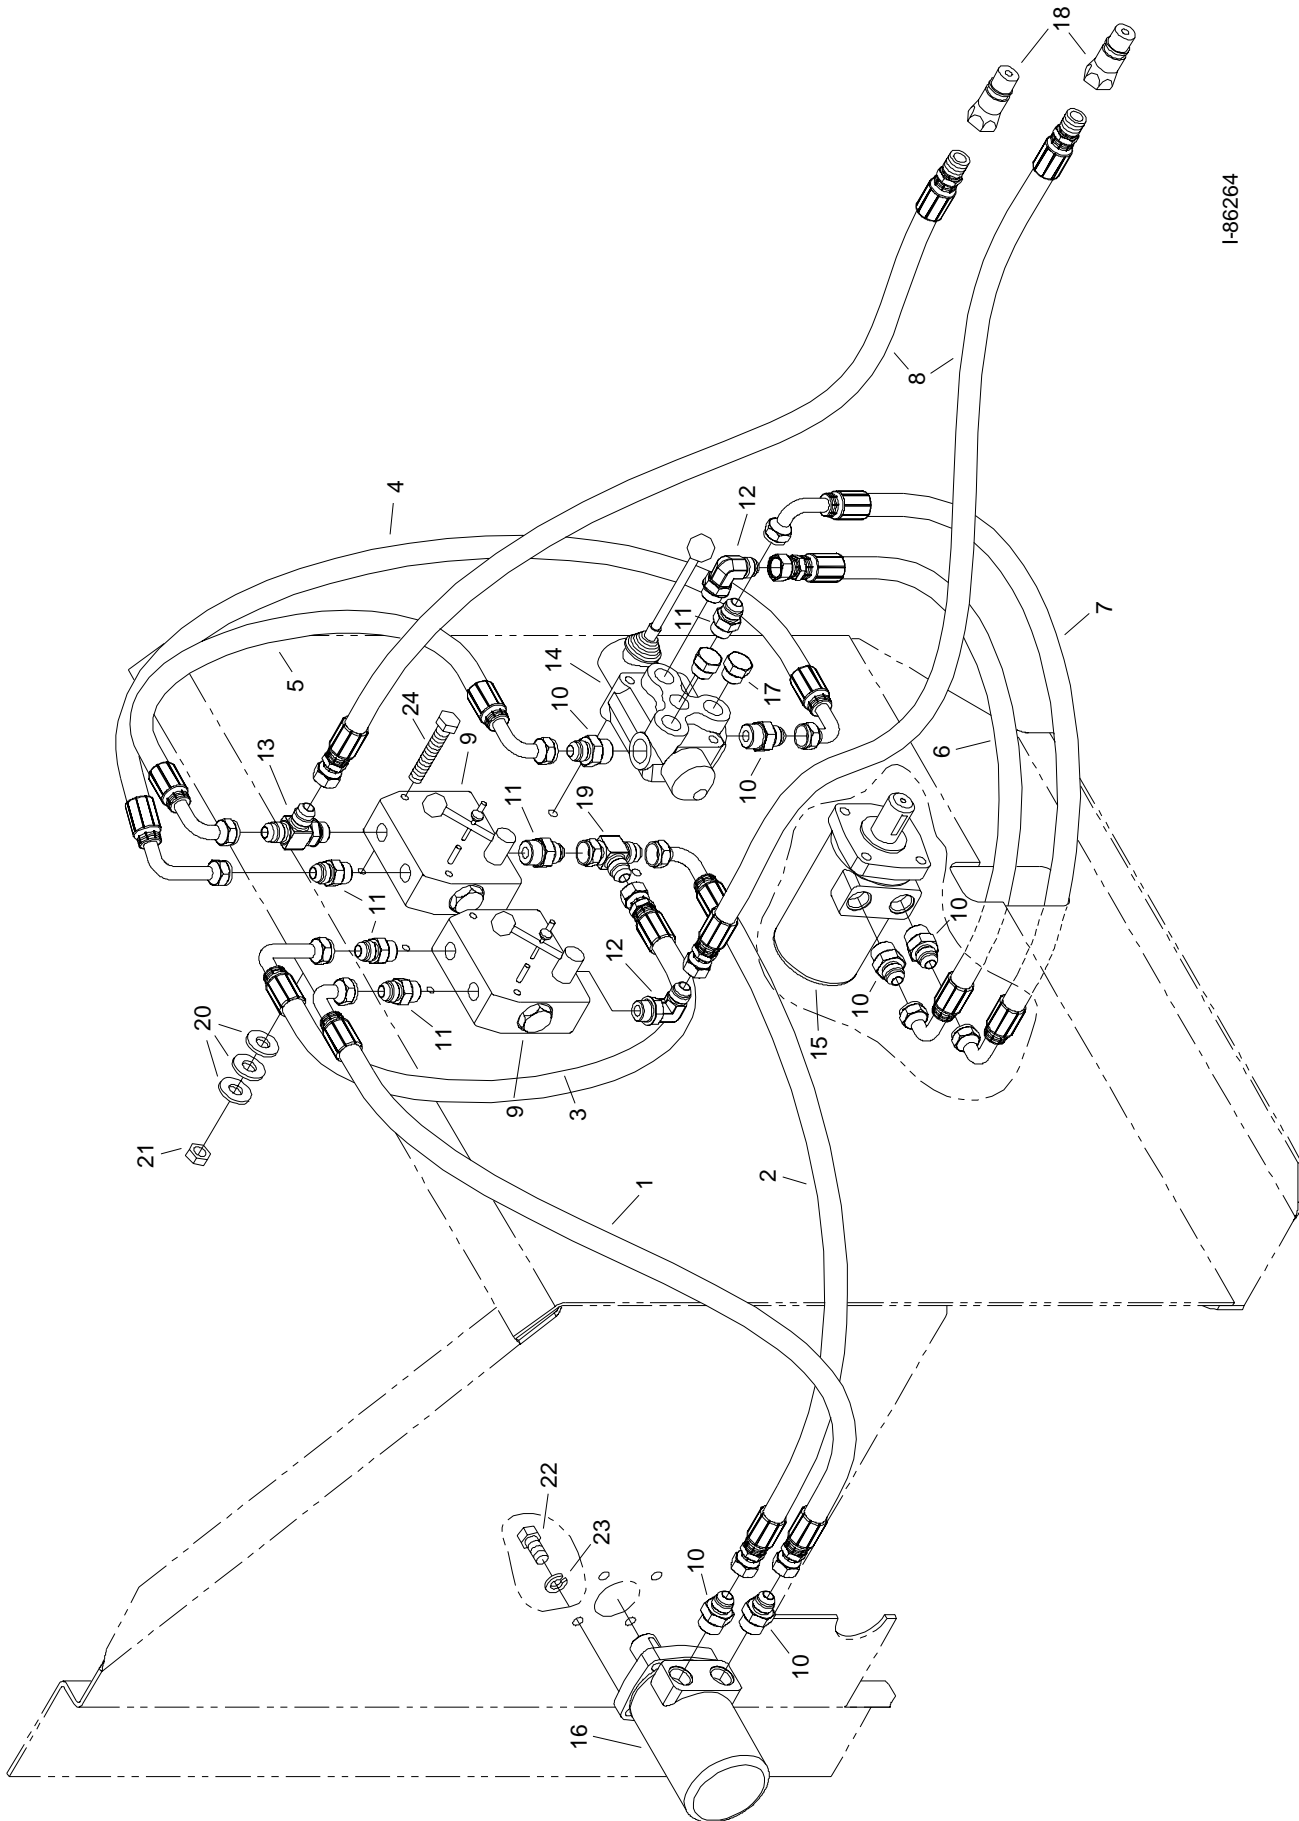

304 Row Mulcher Supplement

I-86264

Item #	Part #	Qty	Description
1	243184	1	1/2" Hose 28" 8FJX-8FJX90S
2	243185	1	1/2" Hose 31" 8FJX-8FJX90S
3	243186	1	1/2" Hose 29" 8FJX-8FJX90L
4	243187	1	1/2" Hose 36" 8FJX90S-8FJX90L
5	243188	1	1/2" Hose 25" 8FJX90S-8FJX90S
6	243189	1	1/2" Hose 22" 8FJX-8FJX90S
7	243190	1	1/2" Hose 24" 8FJX90S-8FJX90S
8	243191	2	1/2" Hose 70" 8FJX-8MP
9	240256	2	Flow Control
10	240146	6	Adapter 10MB-8MJ
11	240151	5	Adapter 8MB-8MJ
12	240150	2	Adapter 8MB-8MJ90
13	240149	1	Tee 8MB-8MJ-8MJ
14	240275	1	4 Way Valve
15	240135	1	Hydraulic Motor
16	240134	1	Hydraulic Motor
17	240276	2	8MB Plug
18	240233	2	Quick Coupler to Tractor
19	240164	1	Tee 8FJX-8MJ-8MJ
20	34052	12	1/4 Washer
21	34124	4	1/4 Nylon Lock Nut
22	34197	8	3/8 x 3/4 Bolt
23	34141	8	3/8 Lock Washer
24	34301	4	1/4 x 2-1/2 Bolt
25	34270	2	5/16 x 2-1/2 Bolt
26	34223	2	5/16 Nylon Lock Nut