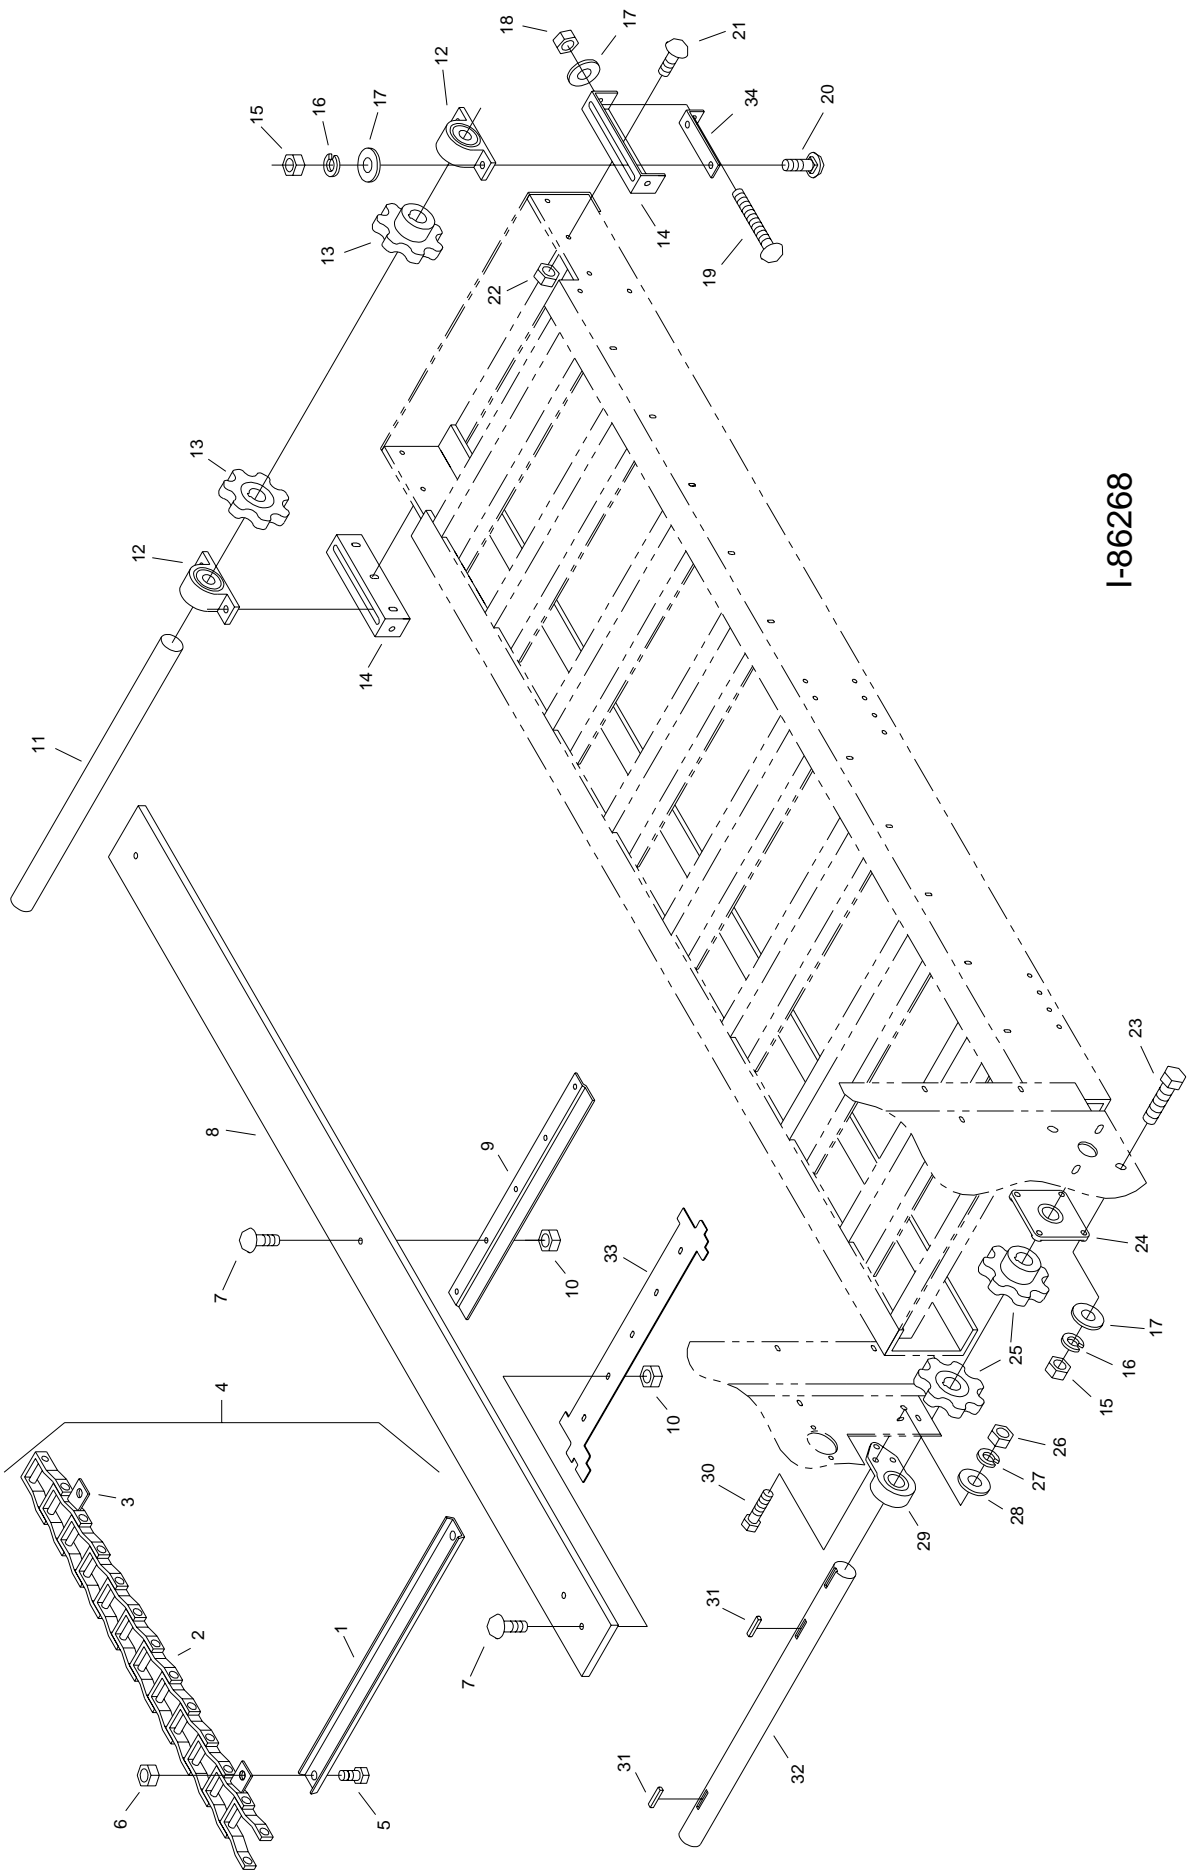

304 Row Mulcher Supplement

I-86268

<u>Item #</u>	<u>Part #</u>	<u>Qty</u>	<u>Description</u>
1	271140	16	Apron Slat
2	210259	122	Chain Link
3	210256	32	Chain Link with Slat Tab
4	271141	1	Complete Apron Assembly
5	34234	32	1/4 x 3/4 Bolt
6	34124	32	1/4 Nylon Stop Nut
7	34282	20	5/16 x 1-1/2 Carriage Bolt
8	271170	5	Floor Board
9	271169	2	Floor Board Hold-down
10	34367	20	5/16 Flange Nut
11	271120	1	Rear Apron Shaft
12	210418	2	Rear Apron Bearing
13	270815	2	Rear Apron Sprocket
14	270289	2	Bearing Mount
15	34034	8	1/2 Nut
16	34035	8	1/2 Lock Washer
17	34094	10	1/2 Washer
18	34211	2	1/2 Nylon Lock Nut
19	34421	2	1/2 x 4 1/2 Carriage Bolt
20	34240	4	1/2 x 2 Carriage Bolt
21	34191	6	3/8 x 3/4 Carriage Bolt
22	34392	6	3/8 Flange Nut
23	34226	4	1/2 x 1-1/2 Bolt
24	210217	1	4 Bolt Cast Bearing
25	210155	2	Front Apron Sprocket
26	34087	3	3/8 Nut
27	34141	3	3/8 Lock Washer
28	34018	3	3/8 Washer
29	210218	1	3 Bolt Cast Bearing
30	34255	3	3/8 x 1-1/2 Bolt
31	220179	2	3/8 x 2 Key
32	271119	1	Apron Drive Shaft
33	271157	1	Corner Spill Guard