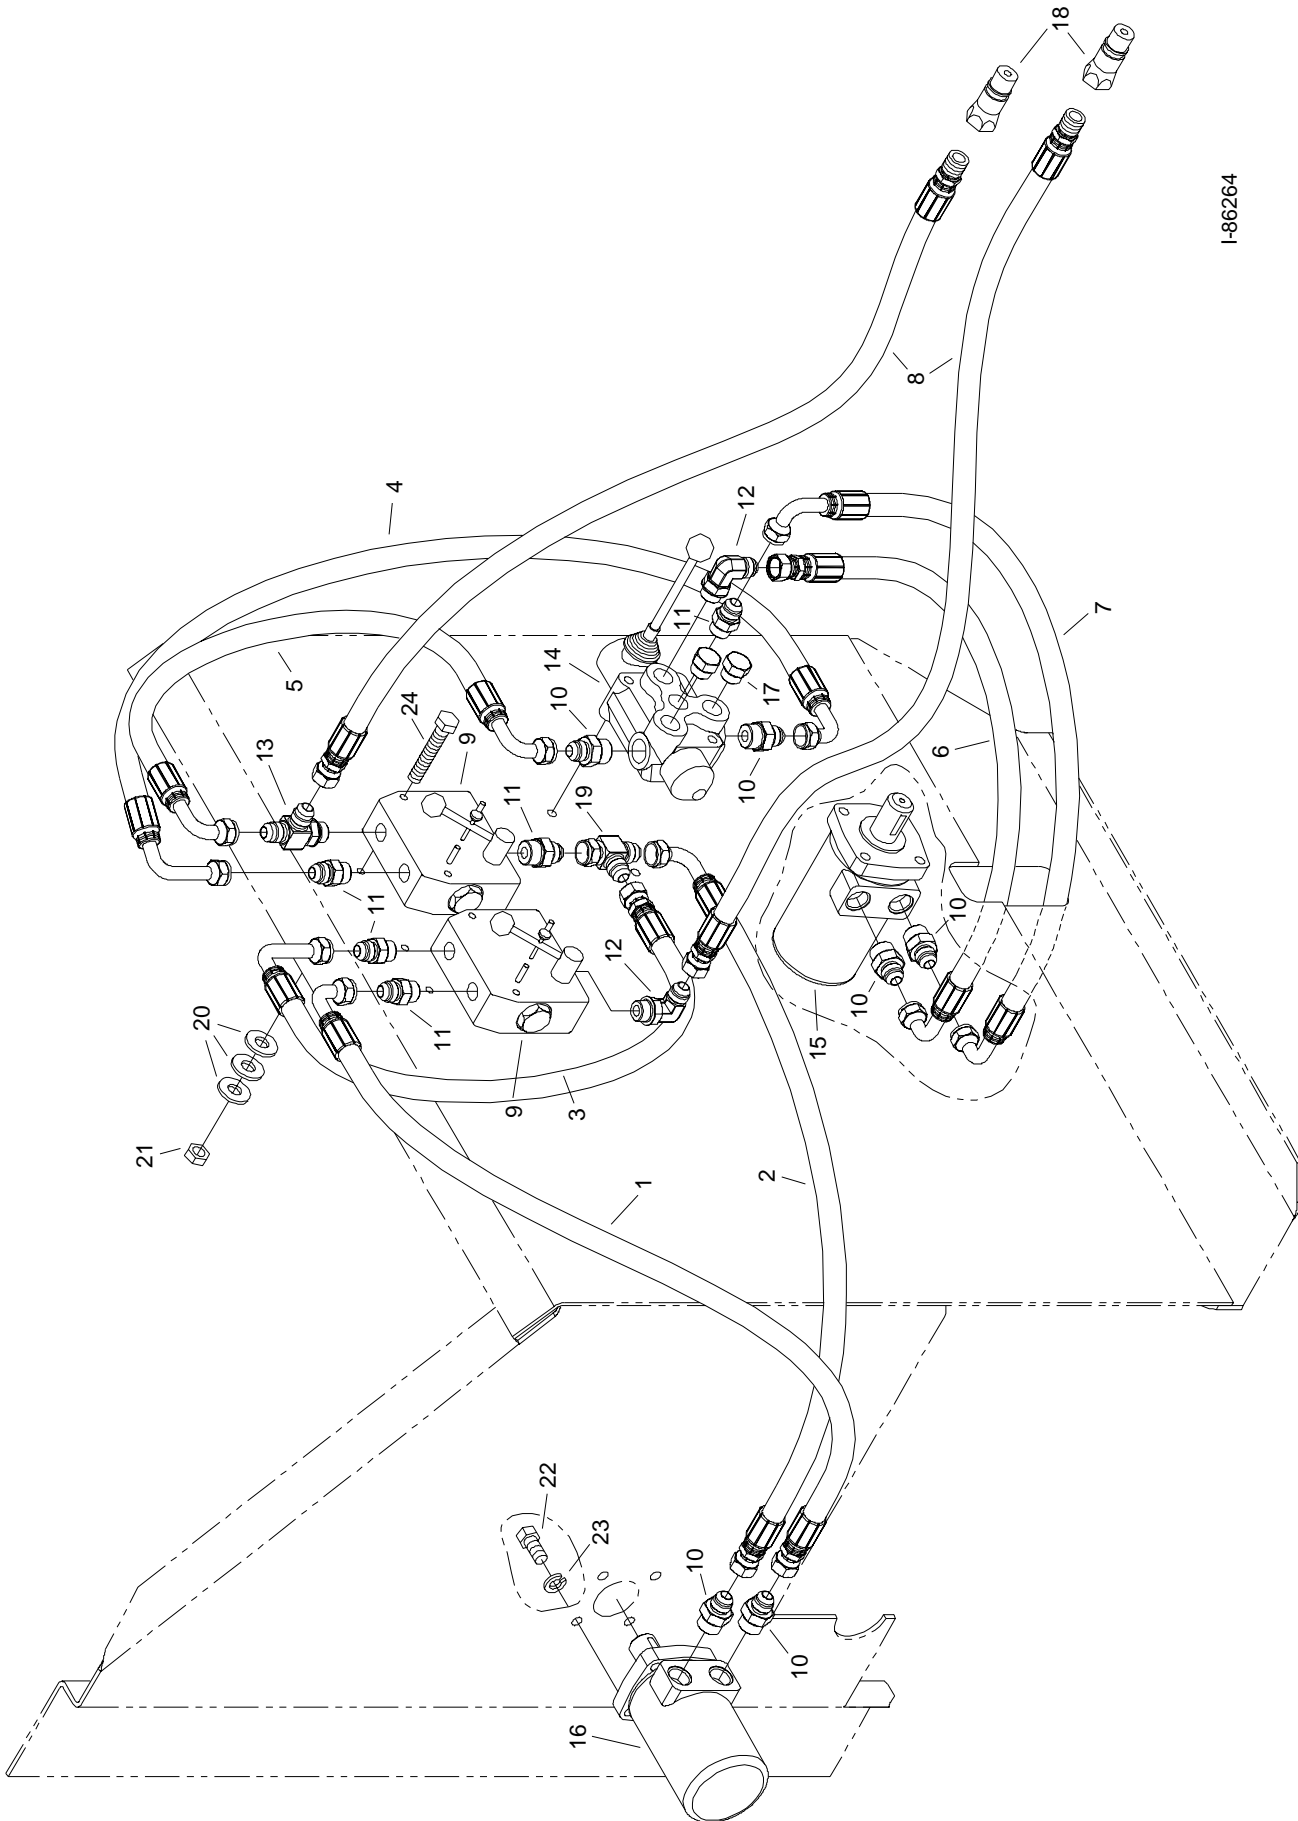

304 Row Mulcher Supplement

I-86264

Item #	Part #	Qty	Description
1	243184	1	1/2" Hose 28" 8FJX-8FJX90S
2	243185	1	1/2" Hose 31" 8FJX-8FJX90S
3	243186	1	1/2" Hose 29" 8FJX-8FJX90L
4	243187	1	1/2" Hose 36" 8FJX90S-8FJX90L
5	243188	1	1/2" Hose 25" 8FJX90S-8FJX90S
6	243189	1	1/2" Hose 22" 8FJX-8FJX90S
7	243190	1	1/2" Hose 24" 8FJX90S-8FJX90S
8	243191	2	1/2" Hose 70" 8FJX-8MP
9	240256	2	Flow Control
10	240146	6	Adapter 10MB-8MJ
11	240151	5	Adapter 8MB-8MJ
12	240150	2	Adapter 8MB-8MJ90
13	240149	1	Tee 8MB-8MJ-8MJ
14	240275	1	4 Way Valve
15	240135	1	Hydraulic Motor
16	240134	1	Hydraulic Motor
17	240276	2	8MB Plug
18	240233	2	Quick Coupler to Tractor
19	240164	1	Tee 8FJX-8MJ-8MJ
20	34052	12	1/4 Washer
21	34124	4	1/4 Nylon Lock Nut
22	34197	8	3/8 x 3/4 Bolt
23	34141	8	3/8 Lock Washer
24	34301	4	1/4 x 2-1/2 Bolt
25	34270	2	5/16 x 2-1/2 Bolt
26	34223	2	5/16 Nylon Lock Nut