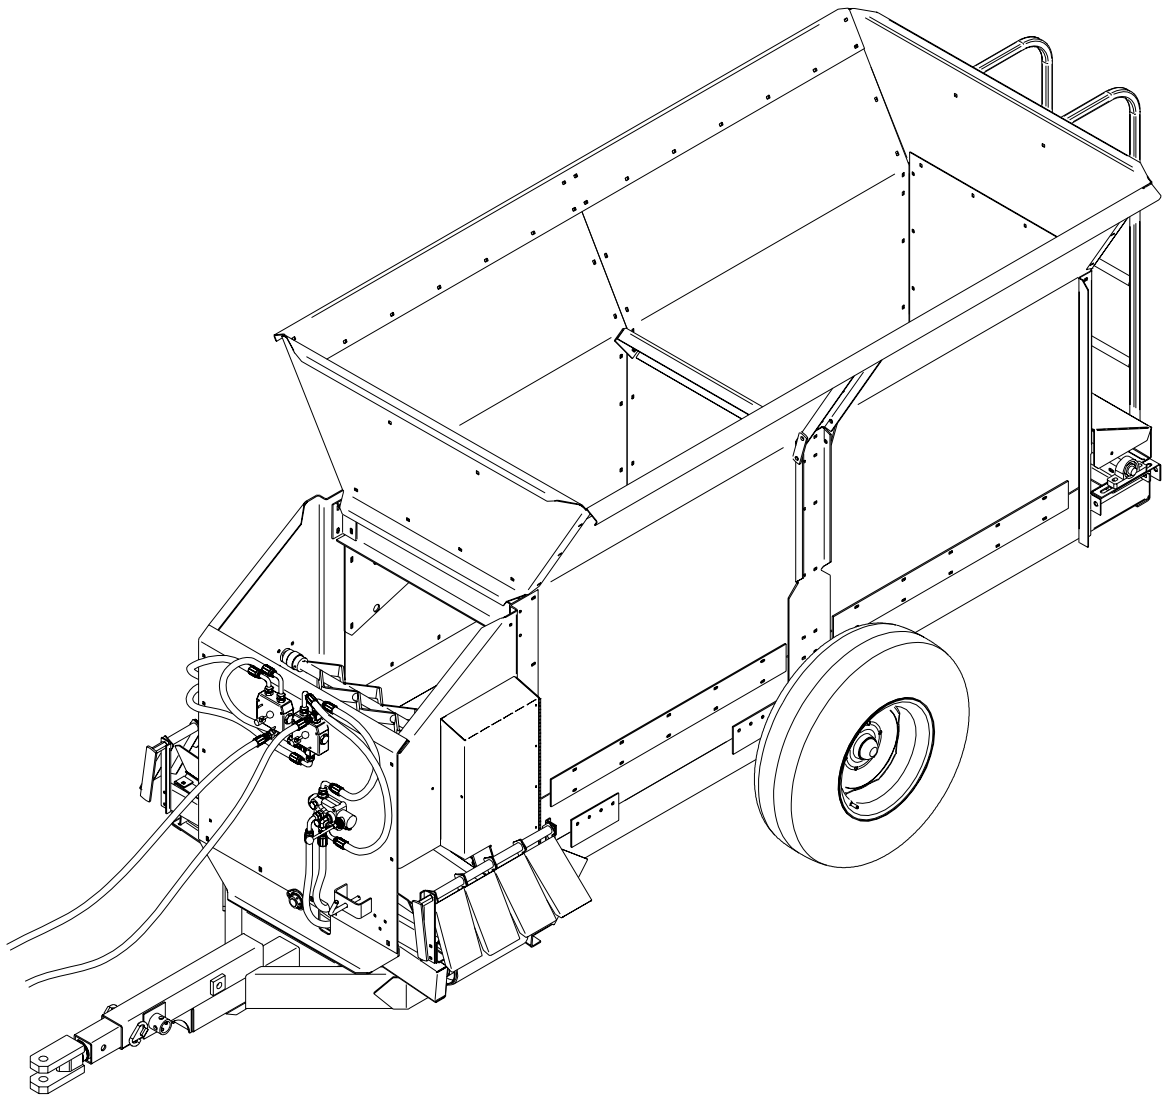

304 Row Mulcher Supplement

304 Row Mulcher Supplement

PUBLICATION DATE: 4/4/08

Millcreek Manufacturing Company
34 Zimmerman Road
Leola, PA 17540

304 Row Mulcher Supplement

I-86270

<u>Item #</u>	<u>Part #</u>	<u>Qty</u>	<u>Description</u>
1	260788	1	Swivel Hitch
2	215187	1	Jack
3	271108	1	Chassis
4	271104	1	Box Frame
5	271103	1	Center Support
6	270231	2	Center Support Bracket
7	271123	1	Right Side
8	271138	1	Front
9	271124	1	Left Side
10	34191	27	3/8 x 3/4 Carriage Bolt
11	34392	31	3/8 Flange Nut
12	34330	4	3/8 x 3/4 Flange Bolt
13	34274	8	5/16 x 3/4 Carriage Bolt
14	34367	8	5/16 Flange Nut
15	34262	1	3/4 x 6 Bolt
16	34144	2	3/4 Washer
17	34265	1	3/4 Nylon Lock Nut

304 Row Mulcher Supplement

I-86267

<u>Item #</u>	<u>Part #</u>	<u>Qty</u>	<u>Description</u>
1	271101	2	Top Front and Rear
2	271151	1	Load Retainer
3	270231	2	Center Support Bracket
4	271103	1	Center Support
5	270559	1	Left Load Retainer Bracket
	270558	1	Right Load Retainer Bracket
6	271164	2	Top Edging
7	271102	1	Lower Rear
8	271122	1	Hinge
9	271121	1	Rear Shield
10	271148	1	Ladder
11	270115	1	Left Box Support
	270114	1	Right Box Support
12	270105	2	Side Support
13	270304	4	Brace
14	270305	4	Side Bracket
15	271165	4	Side
16	34330	8	3/8 x 3/4 Flange Bolt
17	34392	8	3/8 Flange Nut
18	34274	141	5/16 x 3/4 Carriage Bolt
19	34367	144	5/16 Flange Nut
20	34346	4	3/16 x 1/4 Pop Rivet
21	34282	1	5/16 x 1-1/2 Carriage Bolt
22	220113	2	Rubber Latch
23	34057	2	5/16 Washer
24	34223	1	5/16 Nylon Lock Nut
25	34092	4	1/4 Flange Nut
26	34251	2	1/4 x 1-1/2 Bolt
27	34257	1	5/16 x 1-1/2 Bolt