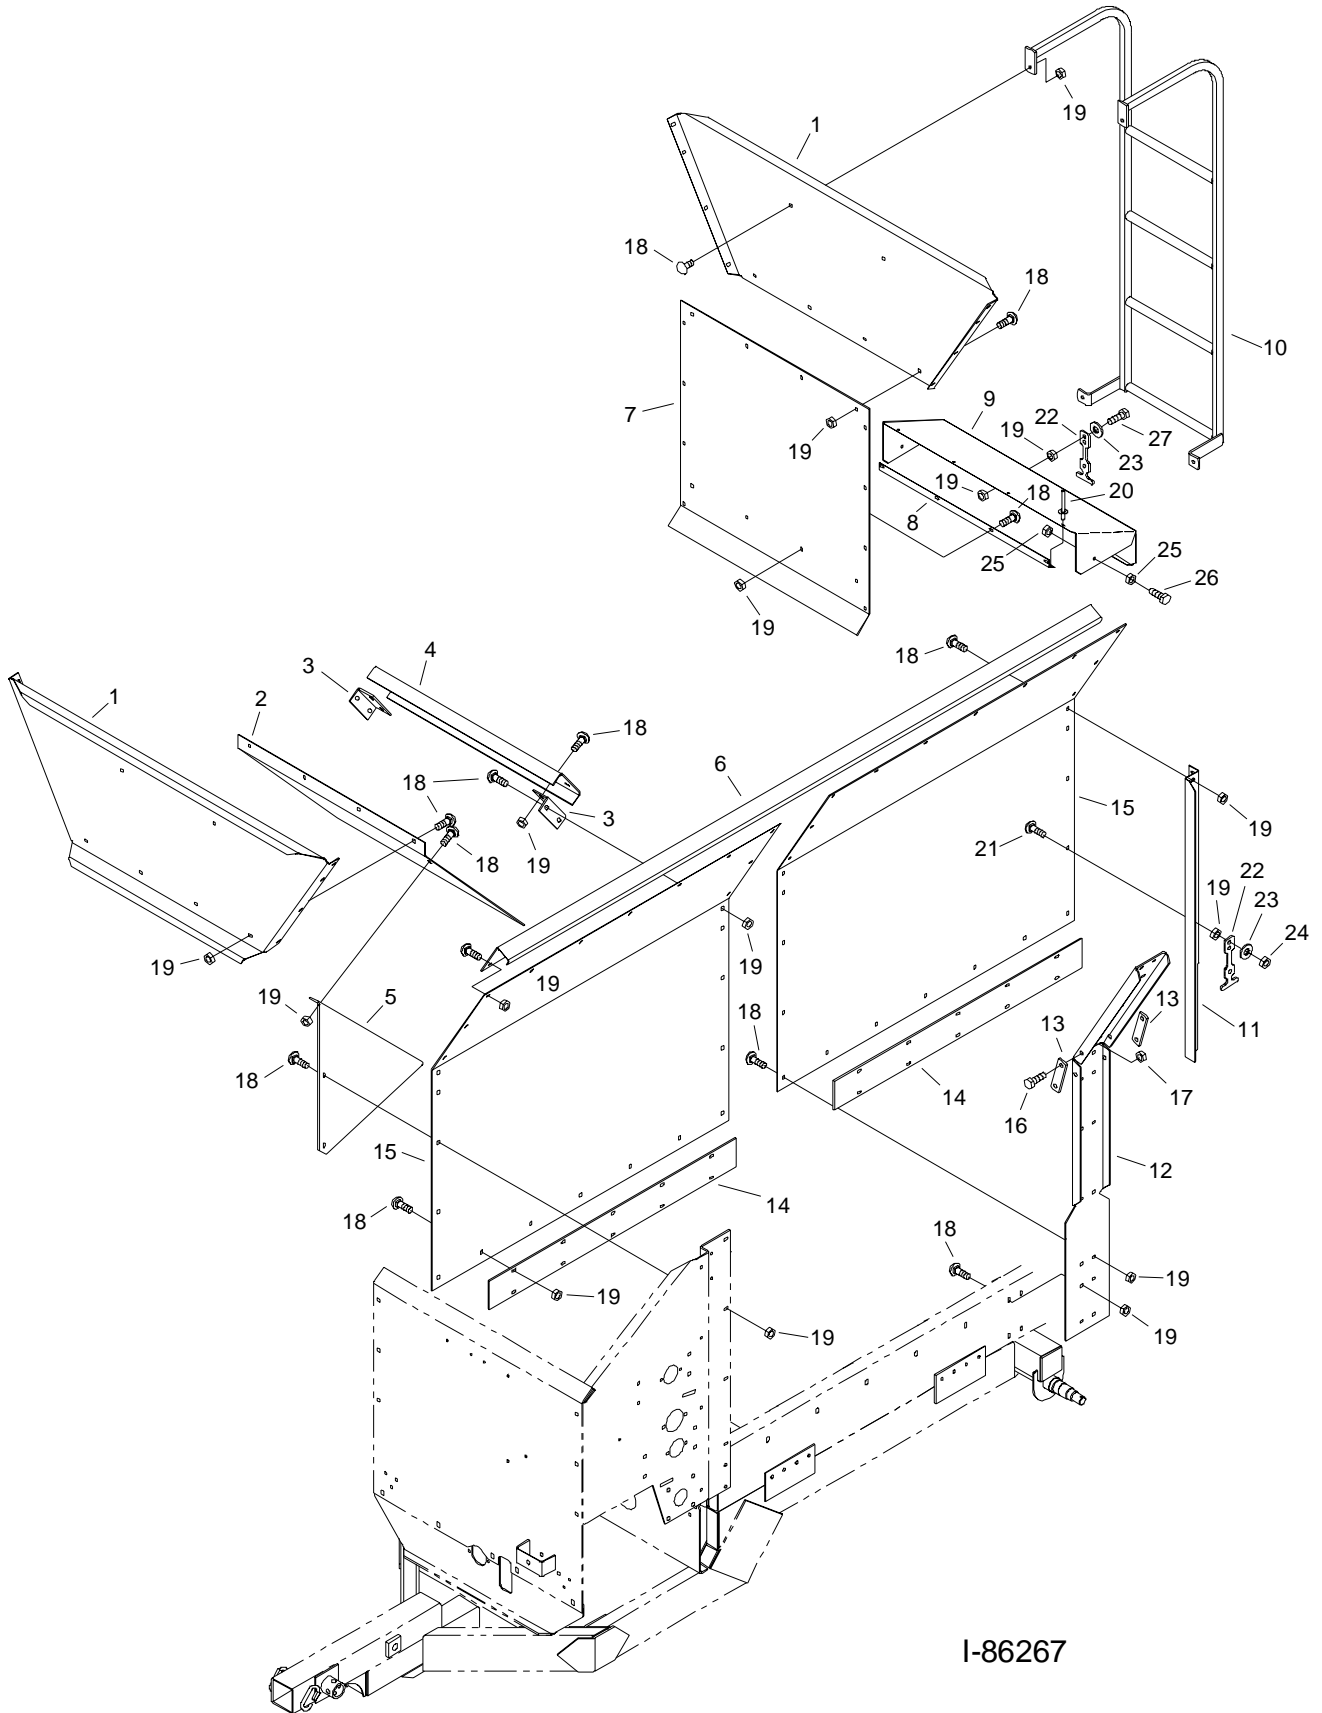

# 304 Row Mulcher Supplement

**PUBLICATION DATE: 4/4/08**

Millcreek Manufacturing Company  
34 Zimmerman Road  
Leola, PA 17540

304 Row Mulcher Supplement

I-86270

<u>Item #</u>	<u>Part #</u>	<u>Qty</u>	<u>Description</u>
1	260788	1	Swivel Hitch
2	215187	1	Jack
3	271108	1	Chassis
4	271104	1	Box Frame
5	271103	1	Center Support
6	270231	2	Center Support Bracket
7	271123	1	Right Side
8	271138	1	Front
9	271124	1	Left Side
10	34191	27	3/8 x 3/4 Carriage Bolt
11	34392	31	3/8 Flange Nut
12	34330	4	3/8 x 3/4 Flange Bolt
13	34274	8	5/16 x 3/4 Carriage Bolt
14	34367	8	5/16 Flange Nut
15	34262	1	3/4 x 6 Bolt
16	34144	2	3/4 Washer
17	34265	1	3/4 Nylon Lock Nut

---

304 Row Mulcher Supplement

I-86267

<b><u>Item #</u></b>	<b><u>Part #</u></b>	<b><u>Qty</u></b>	<b><u>Description</u></b>
1	271101	2	Top Front and Rear
2	271151	1	Load Retainer
3	270231	2	Center Support Bracket
4	271103	1	Center Support
5	270559	1	Left Load Retainer Bracket
	270558	1	Right Load Retainer Bracket
6	271164	2	Top Edging
7	271102	1	Lower Rear
8	271122	1	Hinge
9	271121	1	Rear Shield
10	271148	1	Ladder
11	270115	1	Left Box Support
	270114	1	Right Box Support
12	270105	2	Side Support
13	270304	4	Brace
14	270305	4	Side Bracket
15	271165	4	Side
16	34330	8	3/8 x 3/4 Flange Bolt
17	34392	8	3/8 Flange Nut
18	34274	141	5/16 x 3/4 Carriage Bolt
19	34367	144	5/16 Flange Nut
20	34346	4	3/16 x 1/4 Pop Rivet
21	34282	1	5/16 x 1-1/2 Carriage Bolt
22	220113	2	Rubber Latch
23	34057	2	5/16 Washer
24	34223	1	5/16 Nylon Lock Nut
25	34092	4	1/4 Flange Nut
26	34251	2	1/4 x 1-1/2 Bolt
27	34257	1	5/16 x 1-1/2 Bolt