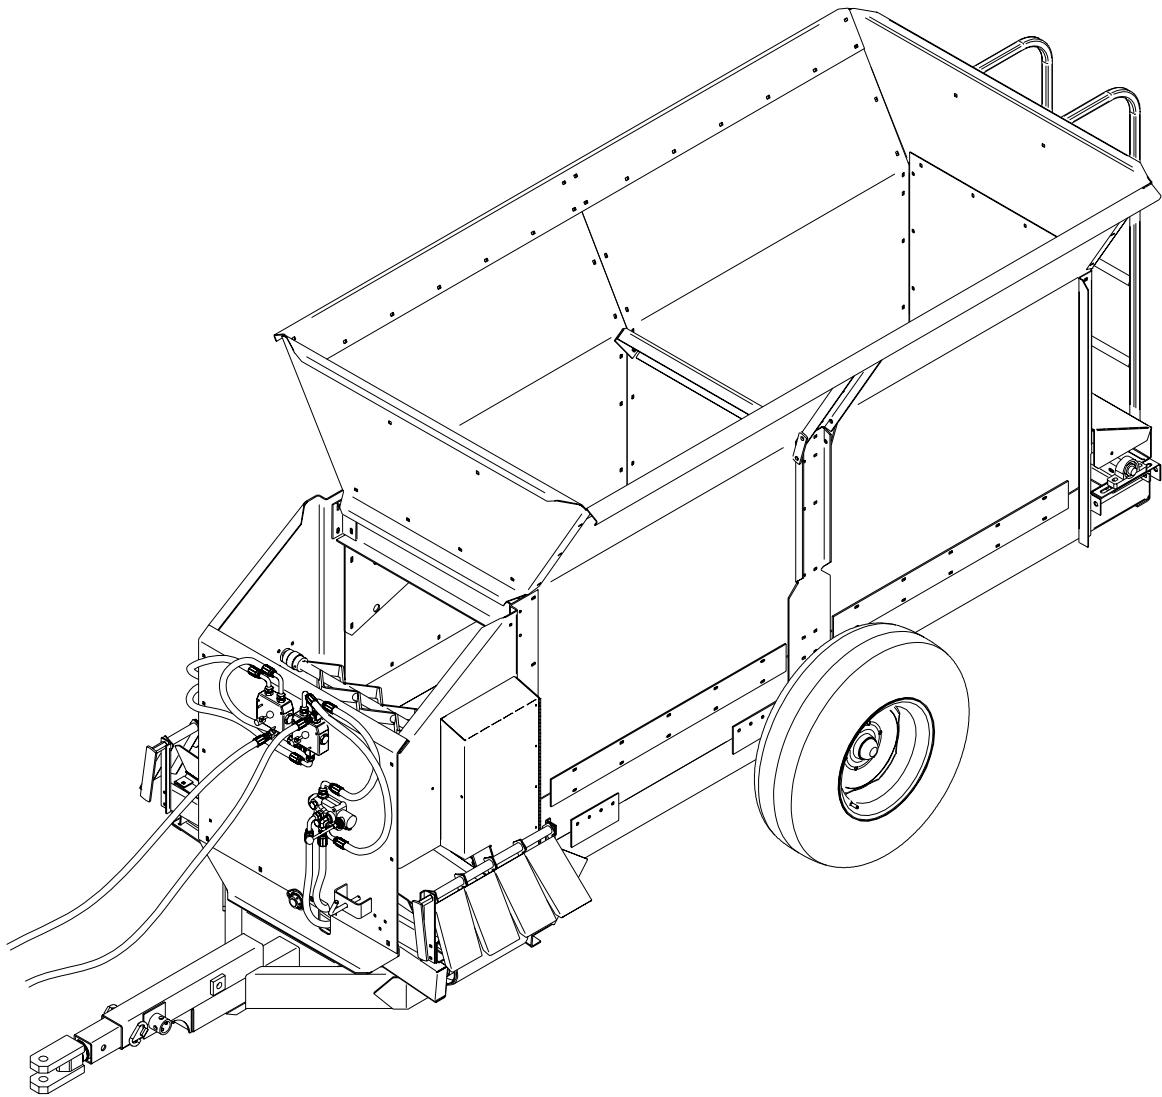

304 Row Mulcher Supplement

# 304 Row Mulcher Supplement

**PUBLICATION DATE: 4/4/08**

Millcreek Manufacturing Company  
34 Zimmerman Road  
Leola, PA 17540

304 Row Mulcher Supplement

I-86270

<u>Item #</u>	<u>Part #</u>	<u>Qty</u>	<u>Description</u>
1	260788	1	Swivel Hitch
2	215187	1	Jack
3	271108	1	Chassis
4	271104	1	Box Frame
5	271103	1	Center Support
6	270231	2	Center Support Bracket
7	271123	1	Right Side
8	271138	1	Front
9	271124	1	Left Side
10	34191	27	3/8 x 3/4 Carriage Bolt
11	34392	31	3/8 Flange Nut
12	34330	4	3/8 x 3/4 Flange Bolt
13	34274	8	5/16 x 3/4 Carriage Bolt
14	34367	8	5/16 Flange Nut
15	34262	1	3/4 x 6 Bolt
16	34144	2	3/4 Washer
17	34265	1	3/4 Nylon Lock Nut

---

304 Row Mulcher Supplement

I-86267

<b><u>Item #</u></b>	<b><u>Part #</u></b>	<b><u>Qty</u></b>	<b><u>Description</u></b>
1	271101	2	Top Front and Rear
2	271151	1	Load Retainer
3	270231	2	Center Support Bracket
4	271103	1	Center Support
5	270559	1	Left Load Retainer Bracket
	270558	1	Right Load Retainer Bracket
6	271164	2	Top Edging
7	271102	1	Lower Rear
8	271122	1	Hinge
9	271121	1	Rear Shield
10	271148	1	Ladder
11	270115	1	Left Box Support
	270114	1	Right Box Support
12	270105	2	Side Support
13	270304	4	Brace
14	270305	4	Side Bracket
15	271165	4	Side
16	34330	8	3/8 x 3/4 Flange Bolt
17	34392	8	3/8 Flange Nut
18	34274	141	5/16 x 3/4 Carriage Bolt
19	34367	144	5/16 Flange Nut
20	34346	4	3/16 x 1/4 Pop Rivet
21	34282	1	5/16 x 1-1/2 Carriage Bolt
22	220113	2	Rubber Latch
23	34057	2	5/16 Washer
24	34223	1	5/16 Nylon Lock Nut
25	34092	4	1/4 Flange Nut
26	34251	2	1/4 x 1-1/2 Bolt
27	34257	1	5/16 x 1-1/2 Bolt