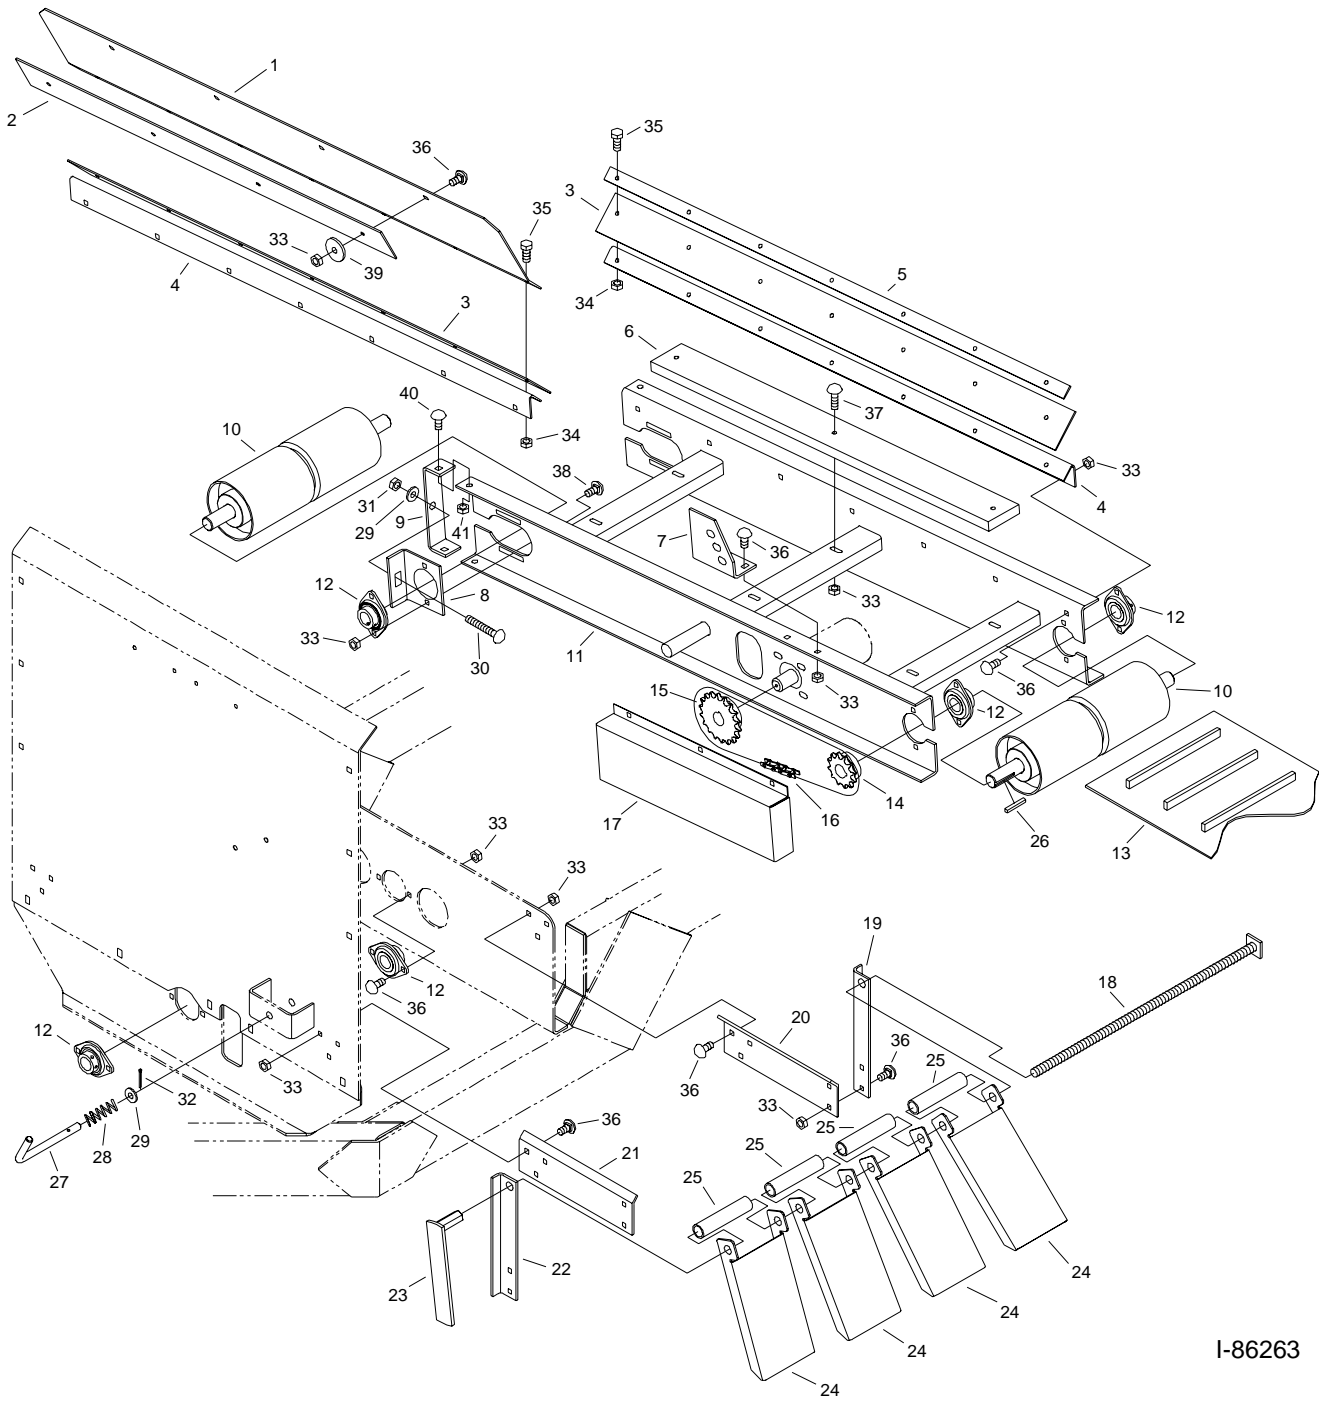

304 Row Mulcher Supplement

I-86263

<u>Item #</u>	<u>Part #</u>	<u>Qty</u>	<u>Description</u>
1	271156	1	Spill Guard
2	220209	1	Front Rubber Seal
3	220152	2	Conveyor Rubber Seal
4	271143	2	Conveyor Edging
5	270599	1	Rubber Hold Down
6	271145	2	Support Board
7	271136	1	Adjustment Bracket
8	271133	2	Belt Tightener Bracket
9	271132	2	End Bracket
10	215338	2	Conveyor Pulley
11	271130	1	Conveyor Frame
12	210144	6	1" 2-Flange Bearing
13	215367	1	Belt
14	210145	1	12 Tooth Sprocket
15	210468	1	18 Tooth Sprocket
16	210229	1	Chain (#50 RC x 54 Links)
17	271100	1	Shield
18	271131	2	Deflector Pivot
19	271129	2	Vertical Deflector Support (left rear, right front)
20	271115	2	Horizontal Deflector Support (left rear, right front)
21	271116	2	Horizontal Deflector Support (right rear, left front)
22	271128	2	Vertical Deflector Support (right rear, left front)
23	271135	2	Deflector Tightener Arm
24	271134	8	Deflector
25	271159	8	Spacer Tubing
26	210131	1	1/4 x 1-1/4 Key
27	261631	1	Latch Piin
28	220190	1	Spring
29	34227	3	1/2 Washer
30	34091	2	1/2 x 3 Carriage Bolt
31	34211	2	1/2 Nylon Lock Nut
32	34209	1	Cotter Pin
33	34099	52	5/16 Flange Nut
34	34124	14	1/4 Nylon Lock Nut
35	34234	14	1/4 x 3/4 Bolt
36	34274	42	5/16 x 3/4 Carriage Bolt
37	34282	6	5/16 x 1-1/2 Carriage Bolt
38	34275	4	5/16 x 1 Carriage Bolt
39	34373	4	3/8 Large Washer
40	34191	4	3/8 x 3/4 Carriage Bolt
41	34009	4	3/8 Flange Nut