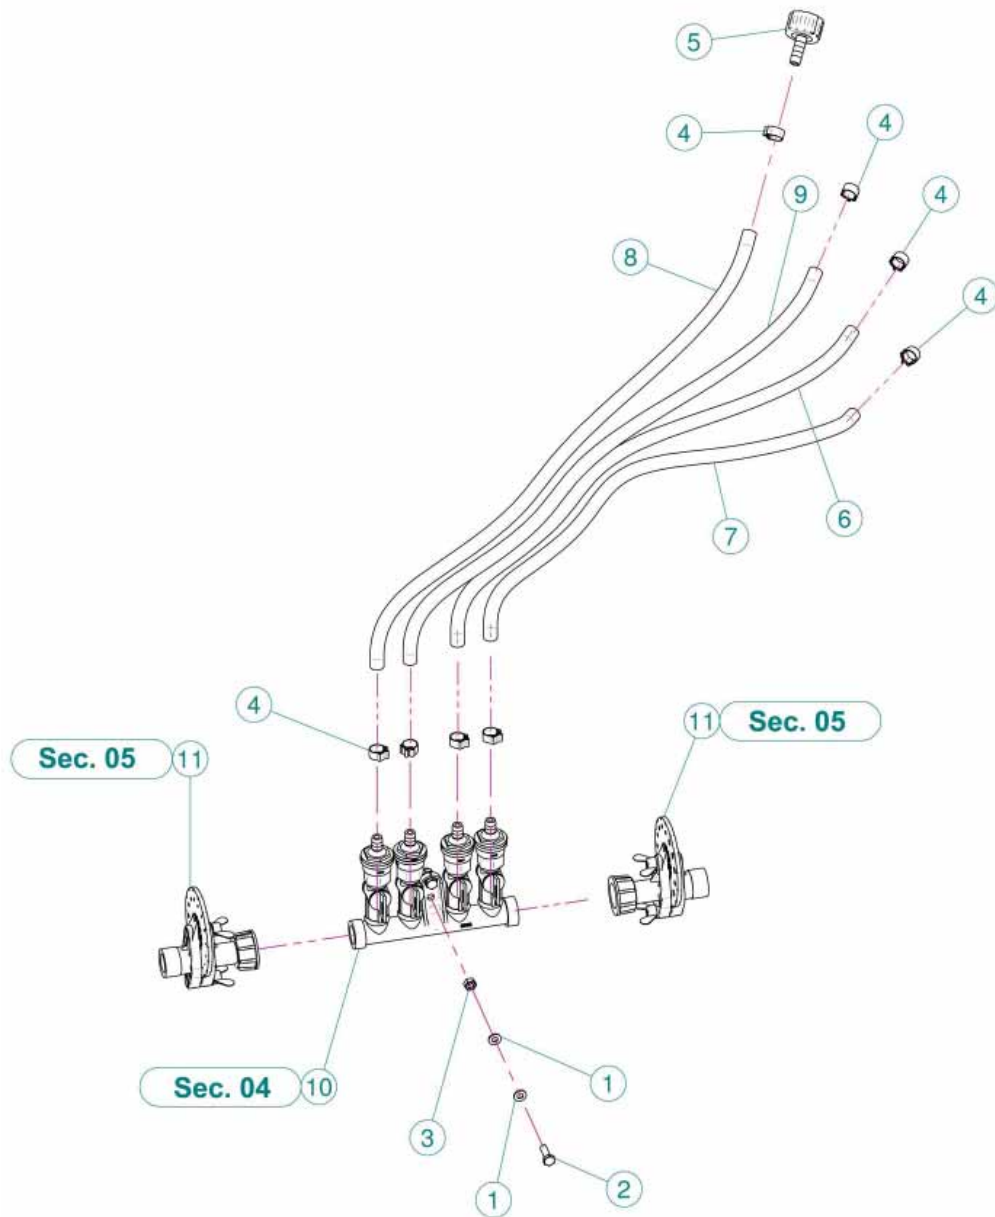

Sec. 02 - LIQUID PLUMBING

REF.	QTY.	PART NO.	DESCRIPTION
1	4	RP.006.000	Washer D.6
2	2	TE.006.020T	Screw TE M6 x 20
3	2	D0.06.5588G	Nut M6
4	8	FC.013.5.015	Hose Clamp
5	1	21.010.000	Complete R.H. D.10 Union
6	1	02.217.000	Hose D.8 x 13 L=490 (Per Foot)
7	1	02.217.000	Hose D.8 x 13 L=490 (Per Foot)
8	1	02.217.000	Hose D.8 x 13 L=520 (Per Foot)
9	1	02.217.000	Hose D.8 x 13 L=560 (Per Foot)
10	1	02.008.304C	4 Taps Liquid Manifold
11	2	02.150.000	Rotation Disc Regulation