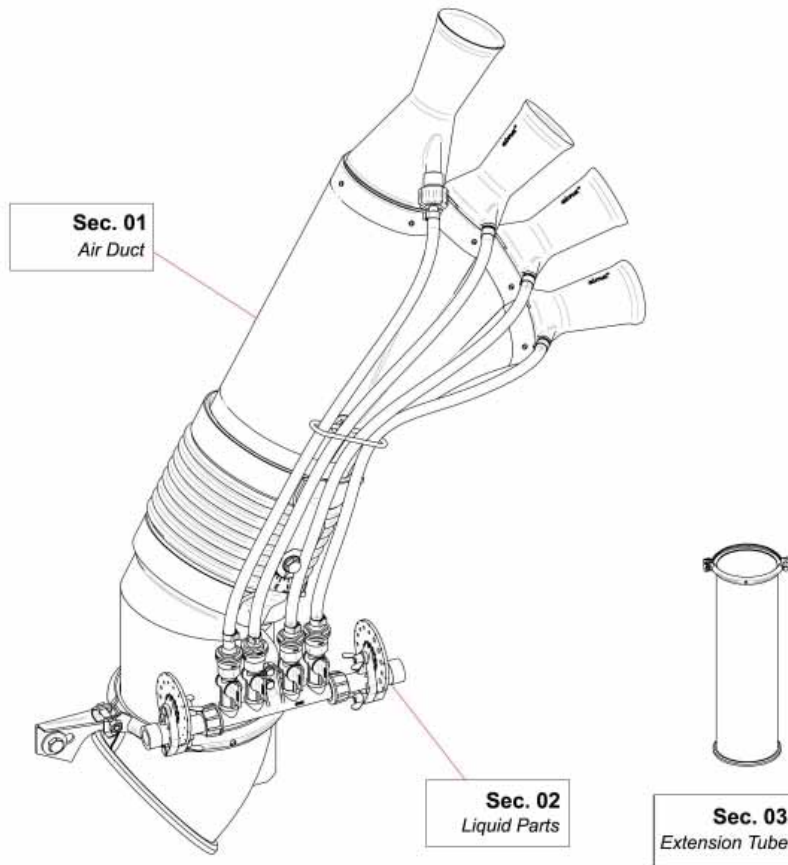

VENTURI AIR SPRAYERS TREE CANNON HIGH POSITION

**Parts Manual For
TOL0454212 Cannon
For P42 Sprayers**

July 2013

TABLE OF CONTENTS

<u>SECTION</u>	<u>DESCRIPTION</u>	<u>PAGE</u>
1	Air Duct/Nozzle Parts	1
2	Liquid Parts	2
3	Extension Tubes & Clamp	3
4	Manifold & Shut-Off Valves	4
5	Dial-A-Rate	5

Sec. 01 - AIR DUCT / NOZZLE PARTS

<u>REF.</u>	<u>QTY.</u>	<u>PART NO.</u>	<u>DESCRIPTION</u>
1	1	04.877.000	45° Bend
2	1	02.803.000	Olive Head Bottom Body D.175
3	1	02.146.010	Flexible Sleeve
4	1	02.804.000	Olive Head Clamp
5	1	05.616.000	Pipe Clamp Ø 175
6	2	RP.010.030	10 x 30 mm Large Flat Washer
7	1	TE.010.035T	Screw TE 10 x 35
8	1	D0.10.5587G	Nut M10
9	13	TA.03.5.09.5I	Self Threading D.3.5 x 9.5
10	1	00.533.000	Olive Body
11	1	10.017.080	Nozzle 17/80
12	1	10.014.080	Nozzle 14/80
13	1	10.027.120	Nozzle 27/80
14	1	21.036.000	Bracket
15	1	RP.008.024	Washer D.8 x 24
16	1	D0.08.5588G	Nut M8
17	1	10.022.080	Nozzle 22/80

Sec. 03 - EXTENSION TUBES & CLAMPS

Sec. 04 - MANIFOLD & SHUT-OFF VALVES

<u>REF.</u>	<u>QTY.</u>	<u>PART NO.</u>	<u>DESCRIPTION</u>
		02.008.304C	Complete Assembly
1	4	OR.000.117	13.1 x 18.34 x 2.62 O-Ring Gasket
2	4	20.202.100	Tap Assembly
3	4	00.227.01C	Anti-Drip Valve
4	1	02.008.000	Sprayheads Liquid Manifold
5	4	OR.002.043	10.82 x 14.38 x 1.78 Nbr 70 O-Ring Gasket

Sec. 05 - DIAL-A-RATE

<u>REF.</u>	<u>QTY.</u>	<u>PART NO.</u>	<u>DESCRIPTION</u>
1	1	02.349.000	17 x 23 x 3 Flat Gasket
2	1	02.117.000	Adaptor Nipple
3	1	2002030	3/4" Fly Nut
4	2	DF.OTT.006	Wing Nut M6
5	2	RP.006.000I	INOX Washer D.6
6	2	OR1560178	D.15.6 x 1.78 O-Ring
7	1	02.148.000	Regulator Disc
8	2	TE.006.030I	INOX M6 x 30 Bolt
9	1	02.147.000	Regulator Body
10	1	OR1242178	O-Ring D.12.37 x 2.62