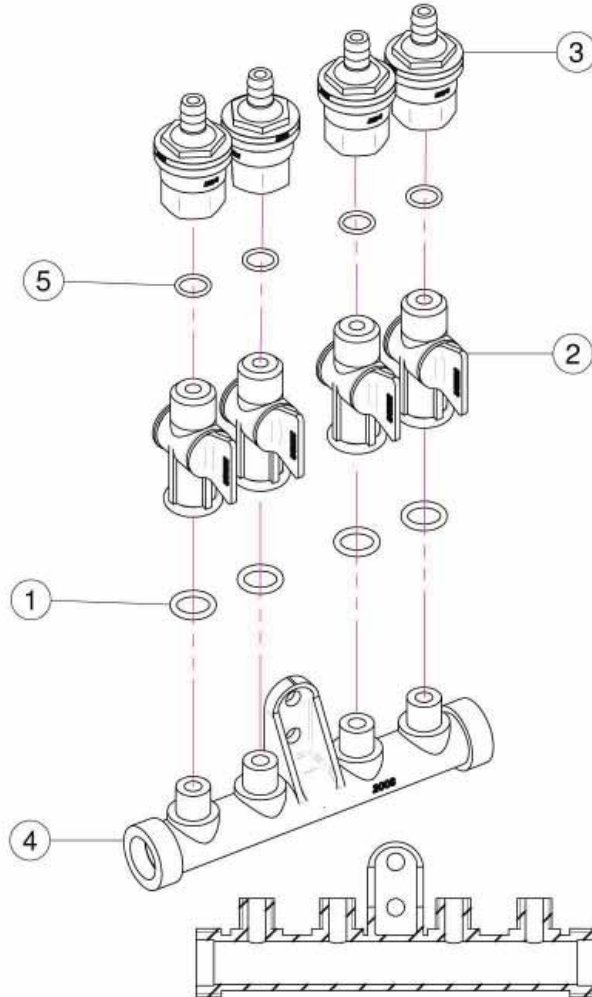

Sec. 01 - AIR DUCT / NOZZLE PARTS

<u>REF.</u>	<u>QTY.</u>	<u>PART NO.</u>	<u>DESCRIPTION</u>
1	1	04.877.000	45° Bend
2	1	02.803.000	Olive Head Bottom Body D.175
3	1	02.146.010	Flexible Sleeve
4	1	02.804.000	Olive Head Clamp
5	1	05.616.000	Pipe Clamp Ø 175
6	2	RP.010.030	10 x 30 mm Large Flat Washer
7	1	TE.010.035T	Screw TE 10 x 35
8	1	D0.10.5587G	Nut M10
9	13	TA.03.5.09.5I	Self Threading D.3.5 x 9.5
10	1	00.533.000	Olive Body
11	1	10.017.080	Nozzle 17/80
12	1	10.014.080	Nozzle 14/80
13	1	10.027.120	Nozzle 27/80
14	1	21.036.000	Bracket
15	1	RP.008.024	Washer D.8 x 24
16	1	D0.08.5588G	Nut M8
17	1	10.022.080	Nozzle 22/80

Sec. 02 - LIQUID PLUMBING

REF.	QTY.	PART NO.	DESCRIPTION
1	4	RP.006.000	Washer D.6
2	2	TE.006.020T	Screw TE M6 x 20
3	2	D0.06.5588G	Nut M6
4	8	FC.013.5.015	Hose Clamp
5	1	21.010.000	Complete R.H. D.10 Union
6	1	02.217.000	Hose D.8 x 13 L=490 (Per Foot)
7	1	02.217.000	Hose D.8 x 13 L=490 (Per Foot)
8	1	02.217.000	Hose D.8 x 13 L=520 (Per Foot)
9	1	02.217.000	Hose D.8 x 13 L=560 (Per Foot)
10	1	02.008.304C	4 Taps Liquid Manifold
11	2	02.150.000	Rotation Disc Regulation

Sec. 03 - EXTENSION TUBES & CLAMPS

Sec. 04 - MANIFOLD & SHUT-OFF VALVES

<u>REF.</u>	<u>QTY.</u>	<u>PART NO.</u>	<u>DESCRIPTION</u>
		02.008.304C	Complete Assembly
1	4	OR.000.117	13.1 x 18.34 x 2.62 O-Ring Gasket
2	4	20.202.100	Tap Assembly
3	4	00.227.01C	Anti-Drip Valve
4	1	02.008.000	Sprayheads Liquid Manifold
5	4	OR.002.043	10.82 x 14.38 x 1.78 Nbr 70 O-Ring Gasket

Sec. 05 - DIAL-A-RATE

<u>REF.</u>	<u>QTY.</u>	<u>PART NO.</u>	<u>DESCRIPTION</u>
1	1	02.349.000	17 x 23 x 3 Flat Gasket
2	1	02.117.000	Adaptor Nipple
3	1	2002030	3/4" Fly Nut
4	2	DF.OTT.006	Wing Nut M6
5	2	RP.006.000I	INOX Washer D.6
6	2	OR1560178	D.15.6 x 1.78 O-Ring
7	1	02.148.000	Regulator Disc
8	2	TE.006.030I	INOX M6 x 30 Bolt
9	1	02.147.000	Regulator Body
10	1	OR1242178	O-Ring D.12.37 x 2.62