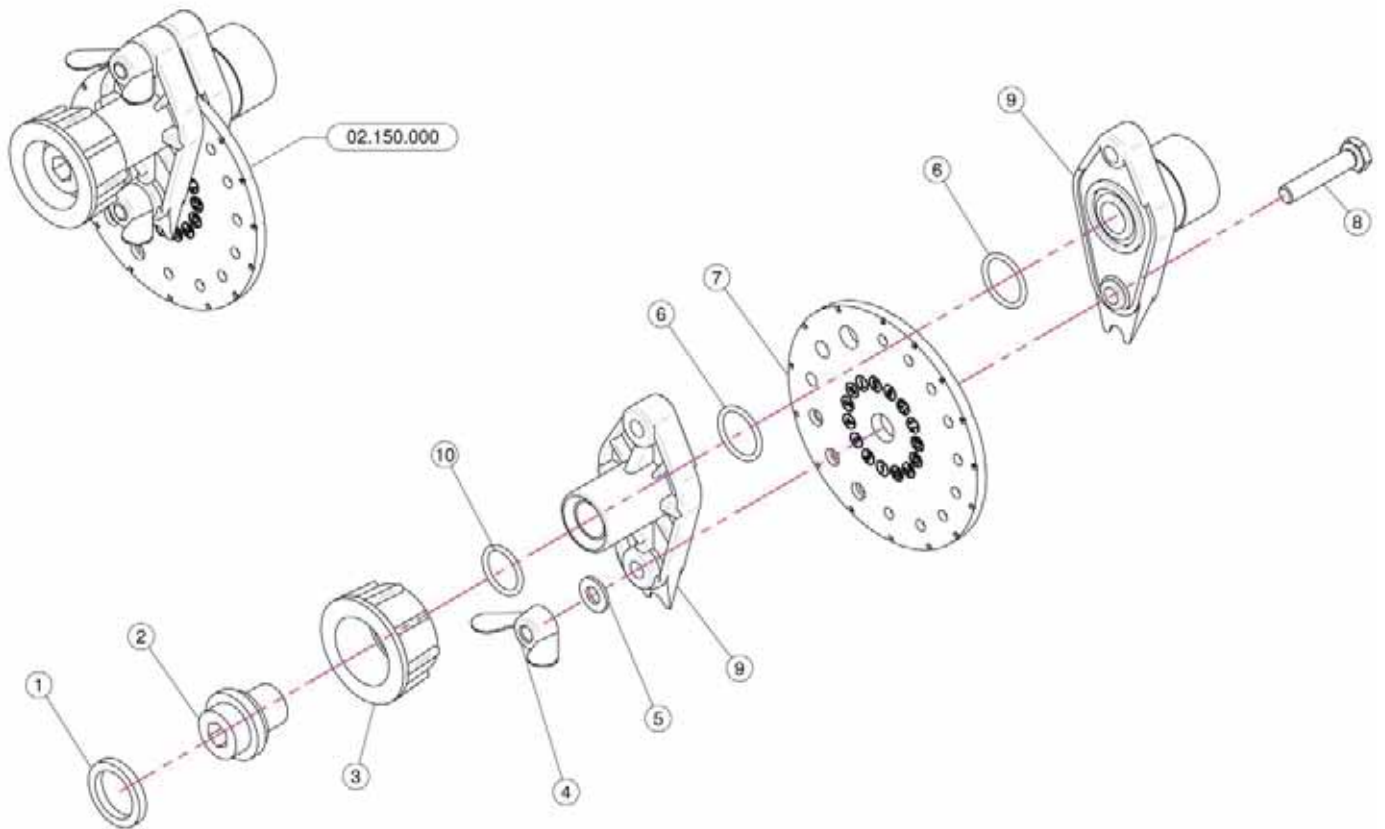

VENTURI AIR SPRAYERS TREE CANNON HIGH POSITION

**Parts Manual For
TOL0454212 Cannon
For P42 Sprayers**

July 2013

TABLE OF CONTENTS

<u>SECTION</u>	<u>DESCRIPTION</u>	<u>PAGE</u>
1	Air Duct/Nozzle Parts	1
2	Liquid Parts	2
3	Extension Tubes & Clamp	3
4	Manifold & Shut-Off Valves	4
5	Dial-A-Rate	5

Sec. 01 - AIR DUCT / NOZZLE PARTS

<u>REF.</u>	<u>QTY.</u>	<u>PART NO.</u>	<u>DESCRIPTION</u>
1	1	04.877.000	45° Bend
2	1	02.803.000	Olive Head Bottom Body D.175
3	1	02.146.010	Flexible Sleeve
4	1	02.804.000	Olive Head Clamp
5	1	05.616.000	Pipe Clamp Ø 175
6	2	RP.010.030	10 x 30 mm Large Flat Washer
7	1	TE.010.035T	Screw TE 10 x 35
8	1	D0.10.5587G	Nut M10
9	13	TA.03.5.09.5I	Self Threading D.3.5 x 9.5
10	1	00.533.000	Olive Body
11	1	10.017.080	Nozzle 17/80
12	1	10.014.080	Nozzle 14/80
13	1	10.027.120	Nozzle 27/80
14	1	21.036.000	Bracket
15	1	RP.008.024	Washer D.8 x 24
16	1	D0.08.5588G	Nut M8
17	1	10.022.080	Nozzle 22/80

Sec. 03 - EXTENSION TUBES & CLAMPS

Sec. 04 - MANIFOLD & SHUT-OFF VALVES

<u>REF.</u>	<u>QTY.</u>	<u>PART NO.</u>	<u>DESCRIPTION</u>
		02.008.304C	Complete Assembly
1	4	OR.000.117	13.1 x 18.34 x 2.62 O-Ring Gasket
2	4	20.202.100	Tap Assembly
3	4	00.227.01C	Anti-Drip Valve
4	1	02.008.000	Sprayheads Liquid Manifold
5	4	OR.002.043	10.82 x 14.38 x 1.78 Nbr 70 O-Ring Gasket

Sec. 05 - DIAL-A-RATE

<u>REF.</u>	<u>QTY.</u>	<u>PART NO.</u>	<u>DESCRIPTION</u>
1	1	02.349.000	17 x 23 x 3 Flat Gasket
2	1	02.117.000	Adaptor Nipple
3	1	2002030	3/4" Fly Nut
4	2	DF.OTT.006	Wing Nut M6
5	2	RP.006.000I	INOX Washer D.6
6	2	OR1560178	D.15.6 x 1.78 O-Ring
7	1	02.148.000	Regulator Disc
8	2	TE.006.030I	INOX M6 x 30 Bolt
9	1	02.147.000	Regulator Body
10	1	OR1242178	O-Ring D.12.37 x 2.62