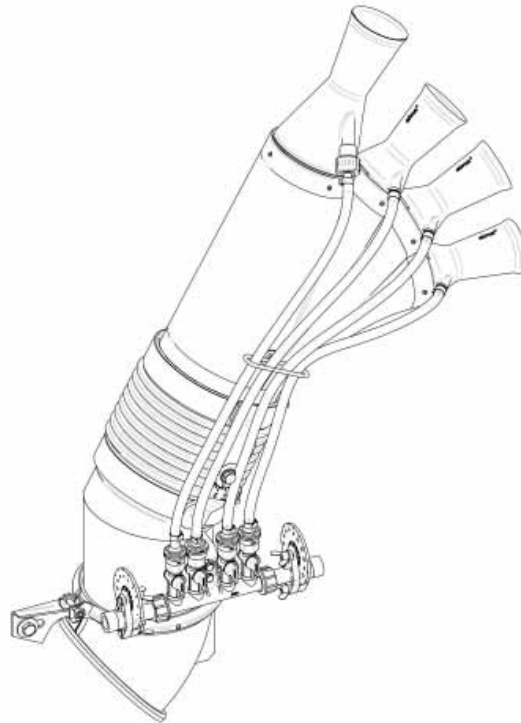

VENTURI AIR SPRAYERS TREE CANNON HIGH POSITION

**Parts Manual For
TOL0454212 Cannon
For P42 Sprayers**

July 2013

TABLE OF CONTENTS

<u>SECTION</u>	<u>DESCRIPTION</u>	<u>PAGE</u>
1	Air Duct/Nozzle Parts	1
2	Liquid Parts	2
3	Extension Tubes & Clamp	3
4	Manifold & Shut-Off Valves	4
5	Dial-A-Rate	5

Sec. 01 - AIR DUCT / NOZZLE PARTS

<u>REF.</u>	<u>QTY.</u>	<u>PART NO.</u>	<u>DESCRIPTION</u>
1	1	04.877.000	45° Bend
2	1	02.803.000	Olive Head Bottom Body D.175
3	1	02.146.010	Flexible Sleeve
4	1	02.804.000	Olive Head Clamp
5	1	05.616.000	Pipe Clamp Ø 175
6	2	RP.010.030	10 x 30 mm Large Flat Washer
7	1	TE.010.035T	Screw TE 10 x 35
8	1	D0.10.5587G	Nut M10
9	13	TA.03.5.09.5I	Self Threading D.3.5 x 9.5
10	1	00.533.000	Olive Body
11	1	10.017.080	Nozzle 17/80
12	1	10.014.080	Nozzle 14/80
13	1	10.027.120	Nozzle 27/80
14	1	21.036.000	Bracket
15	1	RP.008.024	Washer D.8 x 24
16	1	D0.08.5588G	Nut M8
17	1	10.022.080	Nozzle 22/80

Sec. 03 - EXTENSION TUBES & CLAMPS

Sec. 04 - MANIFOLD & SHUT-OFF VALVES

<u>REF.</u>	<u>QTY.</u>	<u>PART NO.</u>	<u>DESCRIPTION</u>
		02.008.304C	Complete Assembly
1	4	OR.000.117	13.1 x 18.34 x 2.62 O-Ring Gasket
2	4	20.202.100	Tap Assembly
3	4	00.227.01C	Anti-Drip Valve
4	1	02.008.000	Sprayheads Liquid Manifold
5	4	OR.002.043	10.82 x 14.38 x 1.78 Nbr 70 O-Ring Gasket

Sec. 05 - DIAL-A-RATE

<u>REF.</u>	<u>QTY.</u>	<u>PART NO.</u>	<u>DESCRIPTION</u>
1	1	02.349.000	17 x 23 x 3 Flat Gasket
2	1	02.117.000	Adaptor Nipple
3	1	2002030	3/4" Fly Nut
4	2	DF.OTT.006	Wing Nut M6
5	2	RP.006.000I	INOX Washer D.6
6	2	OR1560178	D.15.6 x 1.78 O-Ring
7	1	02.148.000	Regulator Disc
8	2	TE.006.030I	INOX M6 x 30 Bolt
9	1	02.147.000	Regulator Body
10	1	OR1242178	O-Ring D.12.37 x 2.62