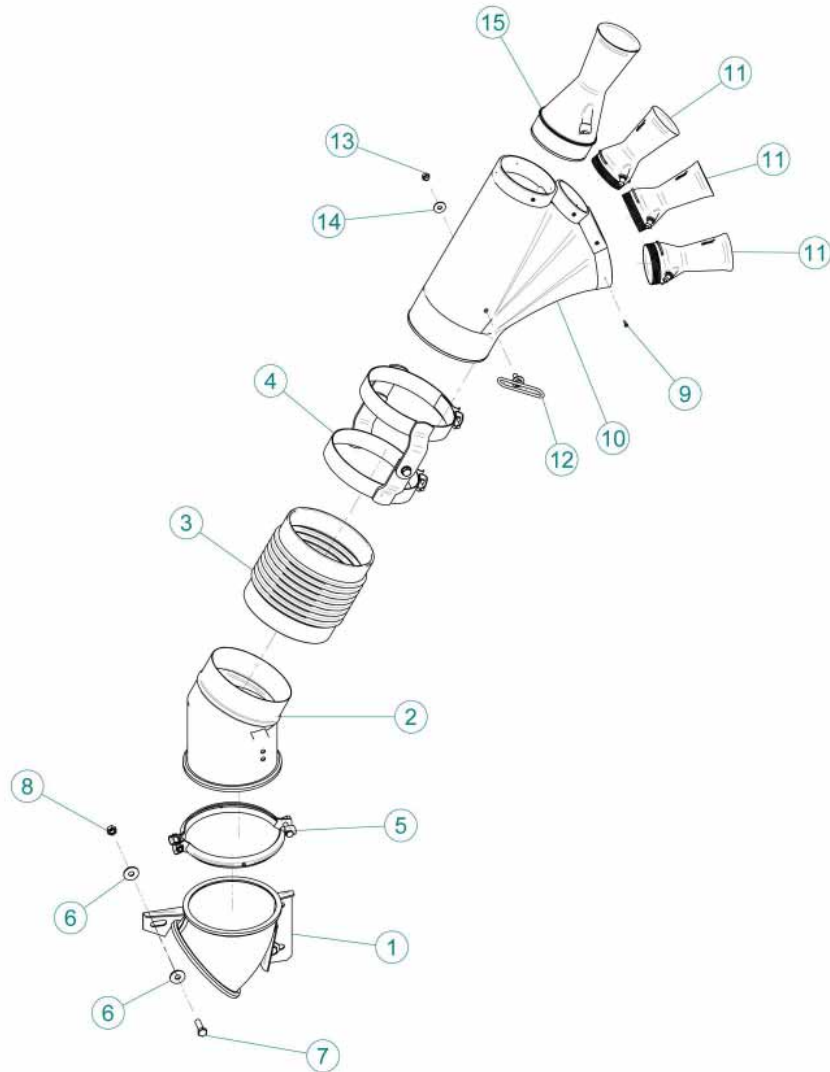

VENTURI AIR SPRAYERS TREE CANNON HIGH POSITION

**Parts Manual For
TOL0454212 Cannon
For P42 Sprayers**

July 2013

TABLE OF CONTENTS

<u>SECTION</u>	<u>DESCRIPTION</u>	<u>PAGE</u>
1	Air Duct/Nozzle Parts	1
2	Liquid Parts	2
3	Extension Tubes & Clamp	3
4	Manifold & Shut-Off Valves	4
5	Dial-A-Rate	5

Sec. 01 - AIR DUCT / NOZZLE PARTS

<u>REF.</u>	<u>QTY.</u>	<u>PART NO.</u>	<u>DESCRIPTION</u>
1	1	04.877.000	45° Bend
2	1	02.803.000	Olive Head Bottom Body D.175
3	1	02.146.010	Flexible Sleeve
4	1	02.804.000	Olive Head Clamp
5	1	05.616.000	Pipe Clamp Ø 175
6	2	RP.010.030	10 x 30 mm Large Flat Washer
7	1	TE.010.035T	Screw TE 10 x 35
8	1	D0.10.5587G	Nut M10
9	13	TA.03.5.09.5I	Self Threading D.3.5 x 9.5
10	1	00.533.000	Olive Body
11	1	10.017.080	Nozzle 17/80
12	1	10.014.080	Nozzle 14/80
13	1	10.027.120	Nozzle 27/80
14	1	21.036.000	Bracket
15	1	RP.008.024	Washer D.8 x 24
16	1	D0.08.5588G	Nut M8
17	1	10.022.080	Nozzle 22/80

Sec. 03 - EXTENSION TUBES & CLAMPS

Sec. 04 - MANIFOLD & SHUT-OFF VALVES

<u>REF.</u>	<u>QTY.</u>	<u>PART NO.</u>	<u>DESCRIPTION</u>
		02.008.304C	Complete Assembly
1	4	OR.000.117	13.1 x 18.34 x 2.62 O-Ring Gasket
2	4	20.202.100	Tap Assembly
3	4	00.227.01C	Anti-Drip Valve
4	1	02.008.000	Sprayheads Liquid Manifold
5	4	OR.002.043	10.82 x 14.38 x 1.78 Nbr 70 O-Ring Gasket

Sec. 05 - DIAL-A-RATE

<u>REF.</u>	<u>QTY.</u>	<u>PART NO.</u>	<u>DESCRIPTION</u>
1	1	02.349.000	17 x 23 x 3 Flat Gasket
2	1	02.117.000	Adaptor Nipple
3	1	2002030	3/4" Fly Nut
4	2	DF.OTT.006	Wing Nut M6
5	2	RP.006.000I	INOX Washer D.6
6	2	OR1560178	D.15.6 x 1.78 O-Ring
7	1	02.148.000	Regulator Disc
8	2	TE.006.030I	INOX M6 x 30 Bolt
9	1	02.147.000	Regulator Body
10	1	OR1242178	O-Ring D.12.37 x 2.62