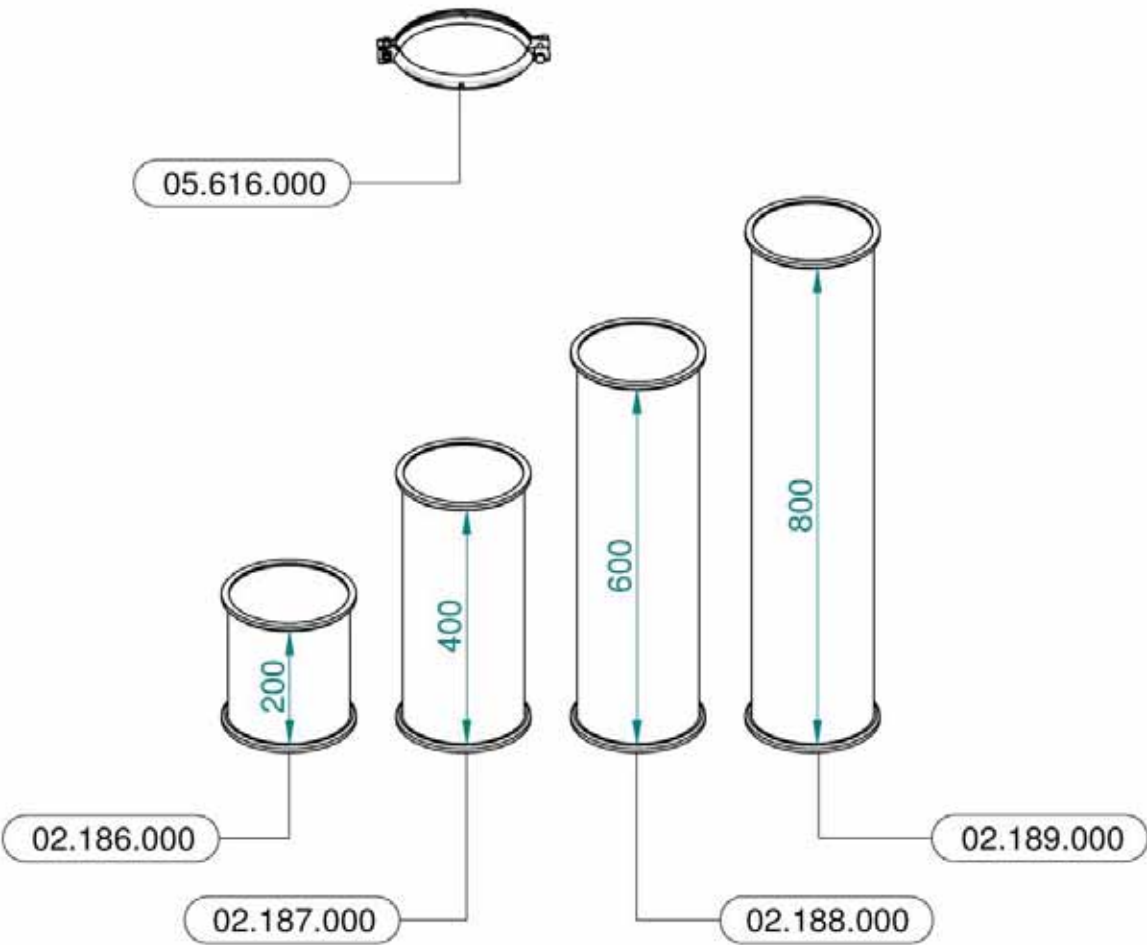

Sec. 01 - AIR DUCT / NOZZLE PARTS

<u>REF.</u>	<u>QTY.</u>	<u>PART NO.</u>	<u>DESCRIPTION</u>
1	1	04.877.000	45° Bend
2	1	02.803.000	Olive Head Bottom Body D.175
3	1	02.146.010	Flexible Sleeve
4	1	02.804.000	Olive Head Clamp
5	1	05.616.000	Pipe Clamp Ø 175
6	2	RP.010.030	10 x 30 mm Large Flat Washer
7	1	TE.010.035T	Screw TE 10 x 35
8	1	D0.10.5587G	Nut M10
9	13	TA.03.5.09.5I	Self Threading D.3.5 x 9.5
10	1	00.533.000	Olive Body
11	1	10.017.080	Nozzle 17/80
12	1	10.014.080	Nozzle 14/80
13	1	10.027.120	Nozzle 27/80
14	1	21.036.000	Bracket
15	1	RP.008.024	Washer D.8 x 24
16	1	D0.08.5588G	Nut M8
17	1	10.022.080	Nozzle 22/80

Sec. 02 - LIQUID PLUMBING

REF.	QTY.	PART NO.	DESCRIPTION
1	4	RP.006.000	Washer D.6
2	2	TE.006.020T	Screw TE M6 x 20
3	2	D0.06.5588G	Nut M6
4	8	FC.013.5.015	Hose Clamp
5	1	21.010.000	Complete R.H. D.10 Union
6	1	02.217.000	Hose D.8 x 13 L=490 (Per Foot)
7	1	02.217.000	Hose D.8 x 13 L=490 (Per Foot)
8	1	02.217.000	Hose D.8 x 13 L=520 (Per Foot)
9	1	02.217.000	Hose D.8 x 13 L=560 (Per Foot)
10	1	02.008.304C	4 Taps Liquid Manifold
11	2	02.150.000	Rotation Disc Regulation

Sec. 03 - EXTENSION TUBES & CLAMPS

Sec. 04 - MANIFOLD & SHUT-OFF VALVES

<u>REF.</u>	<u>QTY.</u>	<u>PART NO.</u>	<u>DESCRIPTION</u>
		02.008.304C	Complete Assembly
1	4	OR.000.117	13.1 x 18.34 x 2.62 O-Ring Gasket
2	4	20.202.100	Tap Assembly
3	4	00.227.01C	Anti-Drip Valve
4	1	02.008.000	Sprayheads Liquid Manifold
5	4	OR.002.043	10.82 x 14.38 x 1.78 Nbr 70 O-Ring Gasket

Sec. 05 - DIAL-A-RATE

<u>REF.</u>	<u>QTY.</u>	<u>PART NO.</u>	<u>DESCRIPTION</u>
1	1	02.349.000	17 x 23 x 3 Flat Gasket
2	1	02.117.000	Adaptor Nipple
3	1	2002030	3/4" Fly Nut
4	2	DF.OTT.006	Wing Nut M6
5	2	RP.006.000I	INOX Washer D.6
6	2	OR1560178	D.15.6 x 1.78 O-Ring
7	1	02.148.000	Regulator Disc
8	2	TE.006.030I	INOX M6 x 30 Bolt
9	1	02.147.000	Regulator Body
10	1	OR1242178	O-Ring D.12.37 x 2.62