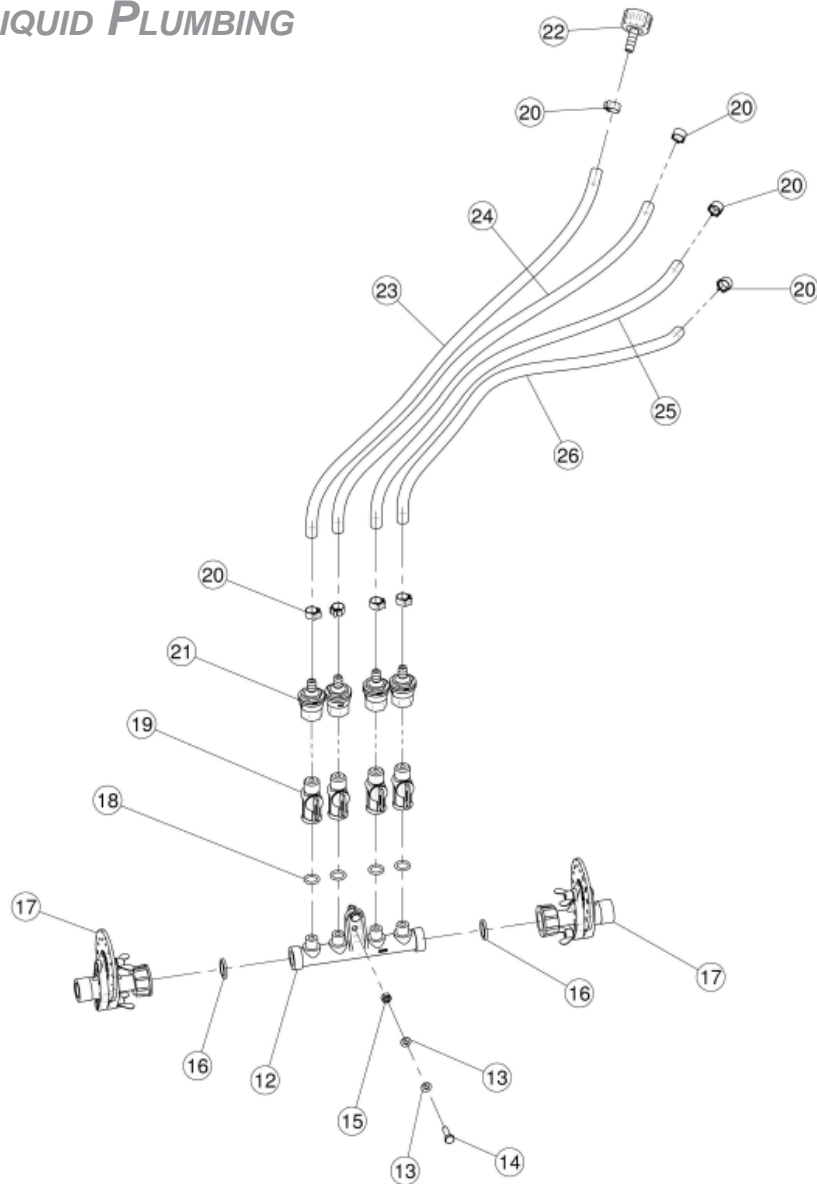

Sec. 02 - LIQUID PLUMBING

REF.	QTY.	PART NO.	DESCRIPTION
12	1	02.008.000	Sprayheads Liquid Manifold
13	4	RP.006.000	Washer D.6
14	2	TE.006.020T	Screw TE M6 x 20
15	2	DO.06.5588G	Nut M6
16	2	02.349.000	17 x 23 x 3 Flat Gasket
17	2	02.150.000	Rotation Disk Regulation
18	4	OR.000.117	13.1 x 18.34 x 2.62 O-Ring Gasket
19	4	20.202.100	Tap Assembly
20	8	FC.013.5.015	Hose Clamp
21	4	00.227.01C	Antidrip Valve
22	1	21.010.000	Complete R.H. D.10 Union
23	As Req'd	02.217.000	Hose D.8 x 13 L=520 (Per Foot)
24	As Req'd	02.217.000	Hose D.8 x 13 L=560 (Per Foot)
25	As Req'd	02.217.000	Hose D.8 x 13 L=490 (Per Foot)
26	As Req'd	02.217.000	Hose D.8 x 13 L=490 (Per Foot)