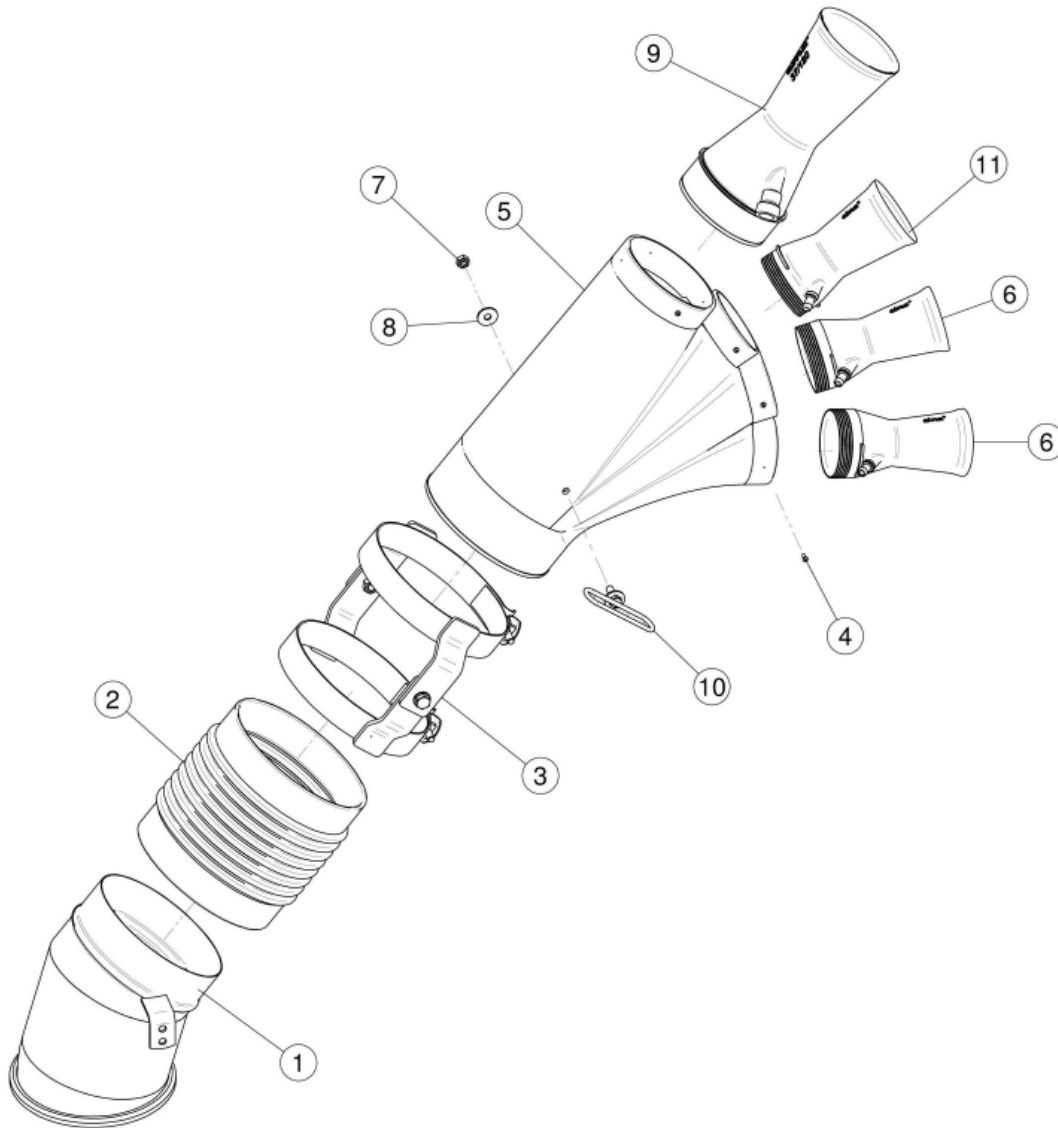

VENTURI AIR SPRAYERS TREE CANNON Low Position

**Parts Manual For
TOL0005012 Cannon
For P50 & L50 Sprayers**

July 2013

TABLE OF CONTENTS

<u>SECTION</u>	<u>DESCRIPTION</u>	<u>PAGE</u>
1	Air Duct/Nozzle Parts	1
2	Liquid Parts	2
3	Extension Tubes & Clamp	3
4	Manifold & Shut-Off Valves	4
5	Dial-A-Rate	5

Sec. 01 - AIR DUCT / NOZZLE PARTS

<u>REF.</u>	<u>QTY.</u>	<u>PART NO.</u>	<u>DESCRIPTION</u>
1	1	02.803.000	Olive Head Bottom Body D.175
2	1	02.146.010	Flexible Sleeve
3	1	02.804.000	Olive Head Clamp
4	13	TA.03.5.09.5I	Self Threading D.3.5 x 9.5
5	1	00.533.000	Olive Body
6	2	10.017.080	Nozzle 17/80
7	1	DO.08.5588G	Nut M8
8	1	RP.008.024	Washer D.8 x 24
9	1	10.037.120	Nozzle 37/120
10	1	21.036.000	Bracket
11	1	10.022.080	Nozzle 22/80

Sec. 03 - EXTENSION TUBES & CLAMPS

Sec. 04 - MANIFOLD & SHUT-OFF VALVES

<u>REF.</u>	<u>QTY.</u>	<u>PART NO.</u>	<u>DESCRIPTION</u>
		02.008.304C	Complete Assembly
1	4	OR.000.117	13.1 x 18.34 x 2.62 O-Ring Gasket
2	4	20.202.100	Tap Assembly
3	4	00.227.01C	Anti-Drip Valve
4	1	02.008.000	Sprayheads Liquid Manifold
5	4	OR.002.043	10.82 x 14.38 x 1.78 Nbr 70 O-Ring Gasket

Sec. 05 - DIAL-A-RATE

<u>REF.</u>	<u>QTY.</u>	<u>PART NO.</u>	<u>DESCRIPTION</u>
1	1	02.349.000	17 x 23 x 3 Flat Gasket
2	1	02.117.000	Adaptor Nipple
3	1	2002030	3/4" Fly Nut
4	2	DF.OTT.006	Wing Nut M6
5	2	RP.006.000I	INOX Washer D.6
6	2	OR1560178	D.15.6 x 1.78 O-Ring
7	1	02.148.000	Regulator Disc
8	2	TE.006.030I	INOX M6 x 30 Bolt
9	1	02.147.000	Regulator Body
10	1	OR1242178	O-Ring D.12.37 x 2.62