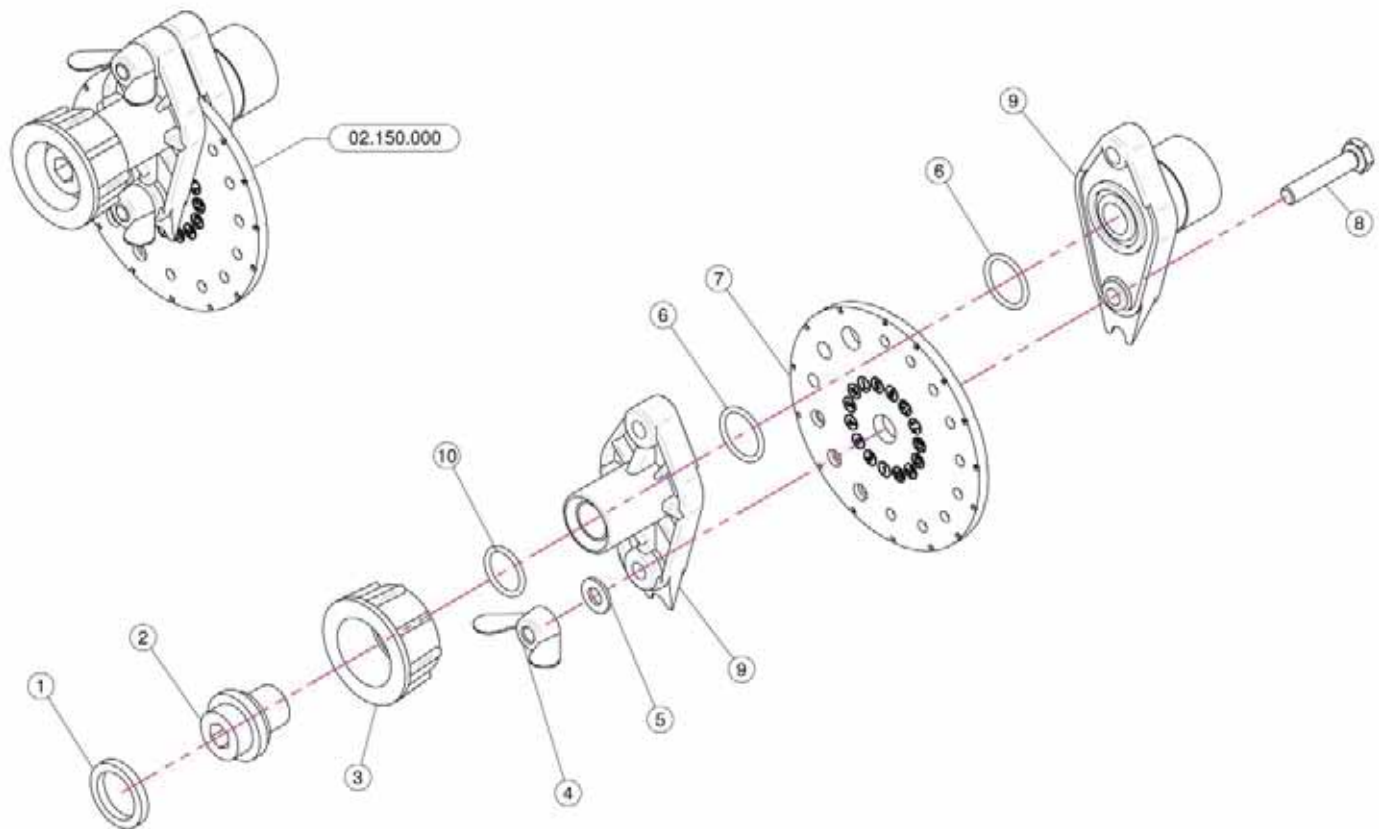

VENTURI AIR SPRAYERS TREE CANNON Low Position

**Parts Manual For
TOL0005012 Cannon
For P50 & L50 Sprayers**

July 2013

TABLE OF CONTENTS

<u>SECTION</u>	<u>DESCRIPTION</u>	<u>PAGE</u>
1	Air Duct/Nozzle Parts	1
2	Liquid Parts	2
3	Extension Tubes & Clamp	3
4	Manifold & Shut-Off Valves	4
5	Dial-A-Rate	5

Sec. 01 - AIR DUCT / NOZZLE PARTS

<u>REF.</u>	<u>QTY.</u>	<u>PART NO.</u>	<u>DESCRIPTION</u>
1	1	02.803.000	Olive Head Bottom Body D.175
2	1	02.146.010	Flexible Sleeve
3	1	02.804.000	Olive Head Clamp
4	13	TA.03.5.09.5I	Self Threading D.3.5 x 9.5
5	1	00.533.000	Olive Body
6	2	10.017.080	Nozzle 17/80
7	1	DO.08.5588G	Nut M8
8	1	RP.008.024	Washer D.8 x 24
9	1	10.037.120	Nozzle 37/120
10	1	21.036.000	Bracket
11	1	10.022.080	Nozzle 22/80

Sec. 03 - EXTENSION TUBES & CLAMPS

Sec. 04 - MANIFOLD & SHUT-OFF VALVES

<u>REF.</u>	<u>QTY.</u>	<u>PART NO.</u>	<u>DESCRIPTION</u>
		02.008.304C	Complete Assembly
1	4	OR.000.117	13.1 x 18.34 x 2.62 O-Ring Gasket
2	4	20.202.100	Tap Assembly
3	4	00.227.01C	Anti-Drip Valve
4	1	02.008.000	Sprayheads Liquid Manifold
5	4	OR.002.043	10.82 x 14.38 x 1.78 Nbr 70 O-Ring Gasket

Sec. 05 - DIAL-A-RATE

<u>REF.</u>	<u>QTY.</u>	<u>PART NO.</u>	<u>DESCRIPTION</u>
1	1	02.349.000	17 x 23 x 3 Flat Gasket
2	1	02.117.000	Adaptor Nipple
3	1	2002030	3/4" Fly Nut
4	2	DF.OTT.006	Wing Nut M6
5	2	RP.006.000I	INOX Washer D.6
6	2	OR1560178	D.15.6 x 1.78 O-Ring
7	1	02.148.000	Regulator Disc
8	2	TE.006.030I	INOX M6 x 30 Bolt
9	1	02.147.000	Regulator Body
10	1	OR1242178	O-Ring D.12.37 x 2.62