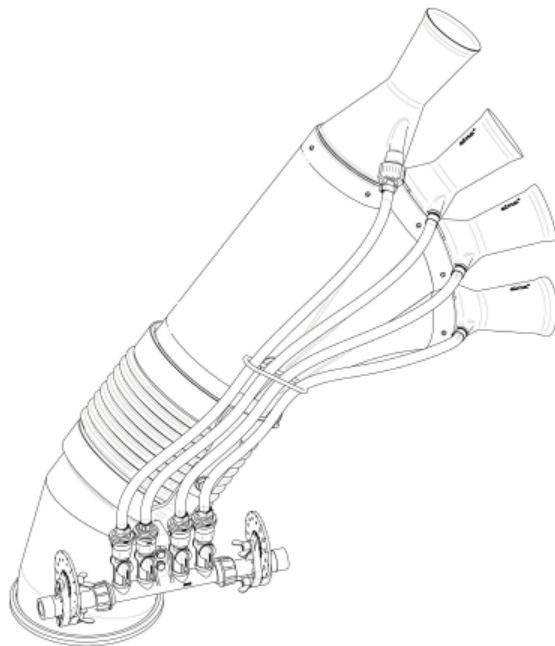

VENTURI AIR SPRAYERS TREE CANNON Low Position

**Parts Manual For
TOL0005012 Cannon
For P50 & L50 Sprayers**

July 2013

TABLE OF CONTENTS

<u>SECTION</u>	<u>DESCRIPTION</u>	<u>PAGE</u>
1	Air Duct/Nozzle Parts	1
2	Liquid Parts	2
3	Extension Tubes & Clamp	3
4	Manifold & Shut-Off Valves	4
5	Dial-A-Rate	5

Sec. 01 - AIR DUCT / NOZZLE PARTS

<u>REF.</u>	<u>QTY.</u>	<u>PART NO.</u>	<u>DESCRIPTION</u>
1	1	02.803.000	Olive Head Bottom Body D.175
2	1	02.146.010	Flexible Sleeve
3	1	02.804.000	Olive Head Clamp
4	13	TA.03.5.09.5I	Self Threading D.3.5 x 9.5
5	1	00.533.000	Olive Body
6	2	10.017.080	Nozzle 17/80
7	1	DO.08.5588G	Nut M8
8	1	RP.008.024	Washer D.8 x 24
9	1	10.037.120	Nozzle 37/120
10	1	21.036.000	Bracket
11	1	10.022.080	Nozzle 22/80

Sec. 03 - EXTENSION TUBES & CLAMPS

Sec. 04 - MANIFOLD & SHUT-OFF VALVES

<u>REF.</u>	<u>QTY.</u>	<u>PART NO.</u>	<u>DESCRIPTION</u>
		02.008.304C	Complete Assembly
1	4	OR.000.117	13.1 x 18.34 x 2.62 O-Ring Gasket
2	4	20.202.100	Tap Assembly
3	4	00.227.01C	Anti-Drip Valve
4	1	02.008.000	Sprayheads Liquid Manifold
5	4	OR.002.043	10.82 x 14.38 x 1.78 Nbr 70 O-Ring Gasket

Sec. 05 - DIAL-A-RATE

<u>REF.</u>	<u>QTY.</u>	<u>PART NO.</u>	<u>DESCRIPTION</u>
1	1	02.349.000	17 x 23 x 3 Flat Gasket
2	1	02.117.000	Adaptor Nipple
3	1	2002030	3/4" Fly Nut
4	2	DF.OTT.006	Wing Nut M6
5	2	RP.006.000I	INOX Washer D.6
6	2	OR1560178	D.15.6 x 1.78 O-Ring
7	1	02.148.000	Regulator Disc
8	2	TE.006.030I	INOX M6 x 30 Bolt
9	1	02.147.000	Regulator Body
10	1	OR1242178	O-Ring D.12.37 x 2.62