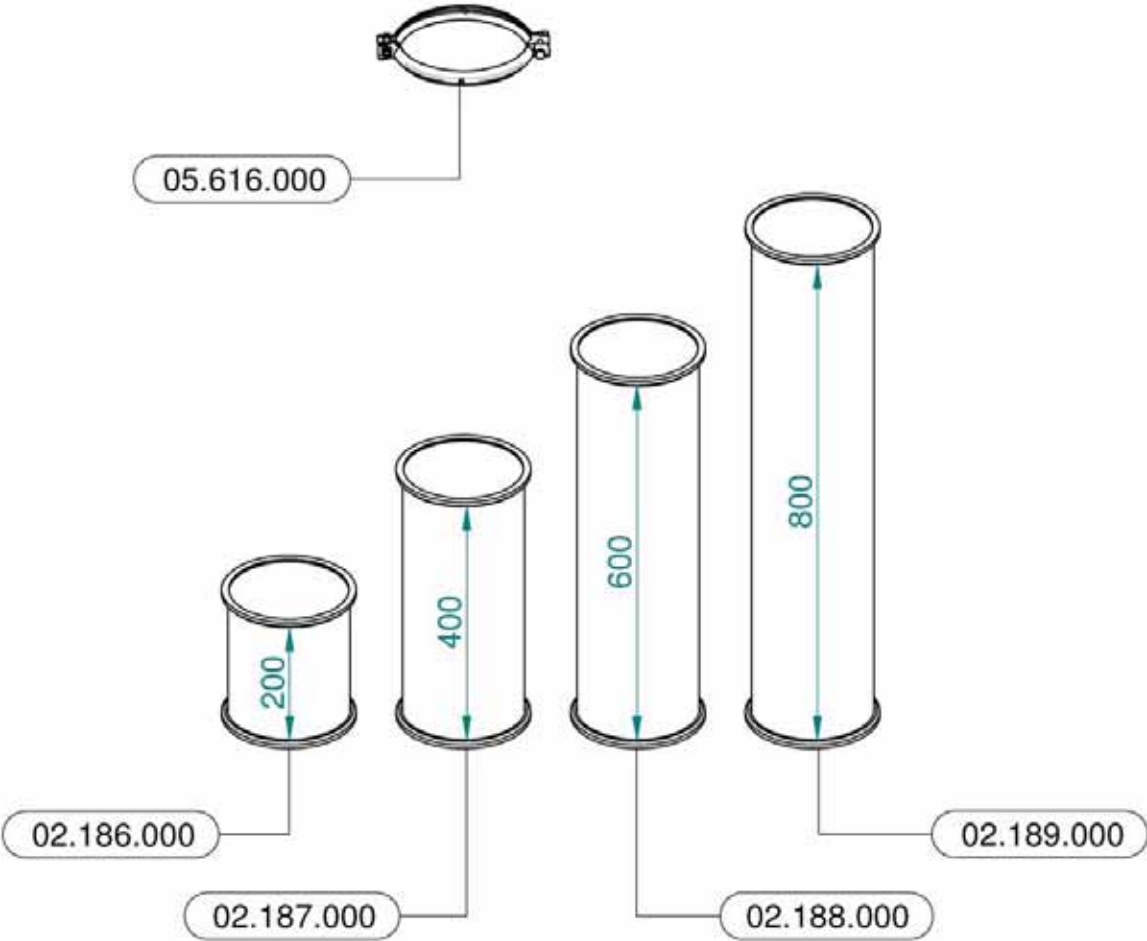

Sec. 01 - AIR DUCT / NOZZLE PARTS

<u>REF.</u>	<u>QTY.</u>	<u>PART NO.</u>	<u>DESCRIPTION</u>
1	1	02.803.000	Olive Head Bottom Body D.175
2	1	02.146.010	Flexible Sleeve
3	1	02.804.000	Olive Head Clamp
4	13	TA.03.5.09.5I	Self Threading D.3.5 x 9.5
5	1	00.533.000	Olive Body
6	2	10.017.080	Nozzle 17/80
7	1	DO.08.5588G	Nut M8
8	1	RP.008.024	Washer D.8 x 24
9	1	10.037.120	Nozzle 37/120
10	1	21.036.000	Bracket
11	1	10.022.080	Nozzle 22/80

Sec. 02 - LIQUID PLUMBING

REF.	QTY.	PART NO.	DESCRIPTION
12	1	02.008.000	Sprayheads Liquid Manifold
13	4	RP.006.000	Washer D.6
14	2	TE.006.020T	Screw TE M6 x 20
15	2	DO.06.5588G	Nut M6
16	2	02.349.000	17 x 23 x 3 Flat Gasket
17	2	02.150.000	Rotation Disk Regulation
18	4	OR.000.117	13.1 x 18.34 x 2.62 O-Ring Gasket
19	4	20.202.100	Tap Assembly
20	8	FC.013.5.015	Hose Clamp
21	4	00.227.01C	Antidrip Valve
22	1	21.010.000	Complete R.H. D.10 Union
23	As Req'd	02.217.000	Hose D.8 x 13 L=520 (Per Foot)
24	As Req'd	02.217.000	Hose D.8 x 13 L=560 (Per Foot)
25	As Req'd	02.217.000	Hose D.8 x 13 L=490 (Per Foot)
26	As Req'd	02.217.000	Hose D.8 x 13 L=490 (Per Foot)

Sec. 03 - EXTENSION TUBES & CLAMPS

Sec. 04 - MANIFOLD & SHUT-OFF VALVES

<u>REF.</u>	<u>QTY.</u>	<u>PART NO.</u>	<u>DESCRIPTION</u>
		02.008.304C	Complete Assembly
1	4	OR.000.117	13.1 x 18.34 x 2.62 O-Ring Gasket
2	4	20.202.100	Tap Assembly
3	4	00.227.01C	Anti-Drip Valve
4	1	02.008.000	Sprayheads Liquid Manifold
5	4	OR.002.043	10.82 x 14.38 x 1.78 Nbr 70 O-Ring Gasket

Sec. 05 - DIAL-A-RATE

<u>REF.</u>	<u>QTY.</u>	<u>PART NO.</u>	<u>DESCRIPTION</u>
1	1	02.349.000	17 x 23 x 3 Flat Gasket
2	1	02.117.000	Adaptor Nipple
3	1	2002030	3/4" Fly Nut
4	2	DF.OTT.006	Wing Nut M6
5	2	RP.006.000I	INOX Washer D.6
6	2	OR1560178	D.15.6 x 1.78 O-Ring
7	1	02.148.000	Regulator Disc
8	2	TE.006.030I	INOX M6 x 30 Bolt
9	1	02.147.000	Regulator Body
10	1	OR1242178	O-Ring D.12.37 x 2.62