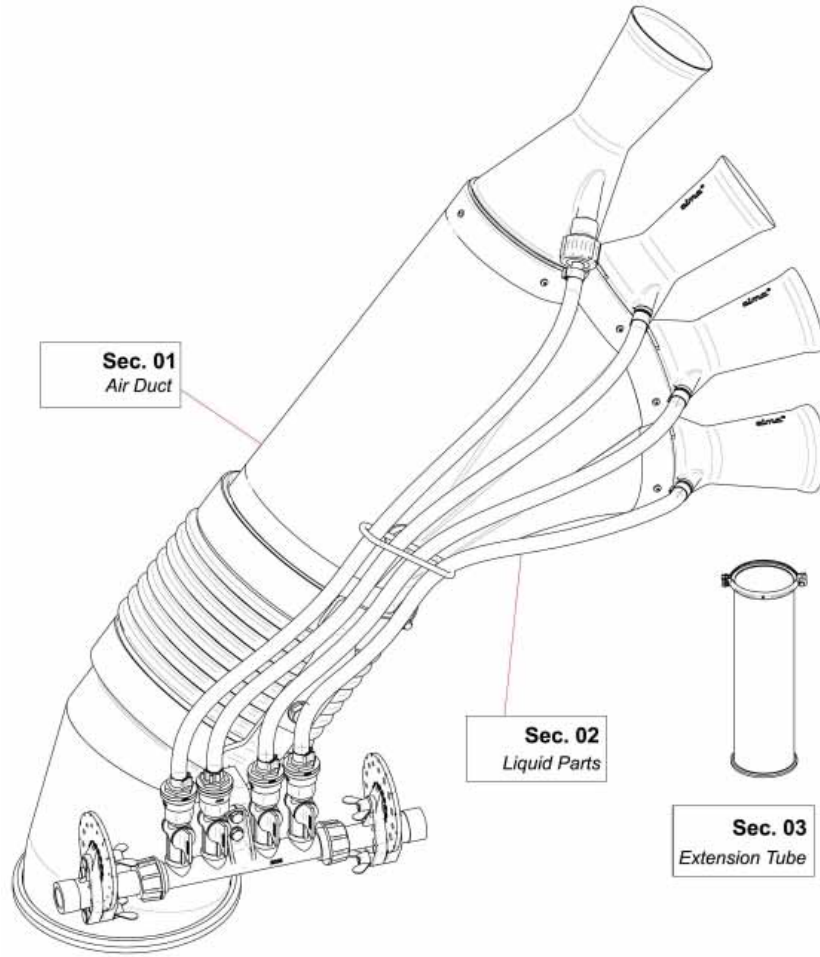

VENTURI AIR SPRAYERS TREE CANNON Low Position

**Parts Manual For
TOL0005012 Cannon
For P50 & L50 Sprayers**

July 2013

TABLE OF CONTENTS

<u>SECTION</u>	<u>DESCRIPTION</u>	<u>PAGE</u>
1	Air Duct/Nozzle Parts	1
2	Liquid Parts	2
3	Extension Tubes & Clamp	3
4	Manifold & Shut-Off Valves	4
5	Dial-A-Rate	5

Sec. 01 - AIR DUCT / NOZZLE PARTS

<u>REF.</u>	<u>QTY.</u>	<u>PART NO.</u>	<u>DESCRIPTION</u>
1	1	02.803.000	Olive Head Bottom Body D.175
2	1	02.146.010	Flexible Sleeve
3	1	02.804.000	Olive Head Clamp
4	13	TA.03.5.09.5I	Self Threading D.3.5 x 9.5
5	1	00.533.000	Olive Body
6	2	10.017.080	Nozzle 17/80
7	1	DO.08.5588G	Nut M8
8	1	RP.008.024	Washer D.8 x 24
9	1	10.037.120	Nozzle 37/120
10	1	21.036.000	Bracket
11	1	10.022.080	Nozzle 22/80

Sec. 03 - EXTENSION TUBES & CLAMPS

Sec. 04 - MANIFOLD & SHUT-OFF VALVES

<u>REF.</u>	<u>QTY.</u>	<u>PART NO.</u>	<u>DESCRIPTION</u>
		02.008.304C	Complete Assembly
1	4	OR.000.117	13.1 x 18.34 x 2.62 O-Ring Gasket
2	4	20.202.100	Tap Assembly
3	4	00.227.01C	Anti-Drip Valve
4	1	02.008.000	Sprayheads Liquid Manifold
5	4	OR.002.043	10.82 x 14.38 x 1.78 Nbr 70 O-Ring Gasket

Sec. 05 - DIAL-A-RATE

<u>REF.</u>	<u>QTY.</u>	<u>PART NO.</u>	<u>DESCRIPTION</u>
1	1	02.349.000	17 x 23 x 3 Flat Gasket
2	1	02.117.000	Adaptor Nipple
3	1	2002030	3/4" Fly Nut
4	2	DF.OTT.006	Wing Nut M6
5	2	RP.006.000I	INOX Washer D.6
6	2	OR1560178	D.15.6 x 1.78 O-Ring
7	1	02.148.000	Regulator Disc
8	2	TE.006.030I	INOX M6 x 30 Bolt
9	1	02.147.000	Regulator Body
10	1	OR1242178	O-Ring D.12.37 x 2.62