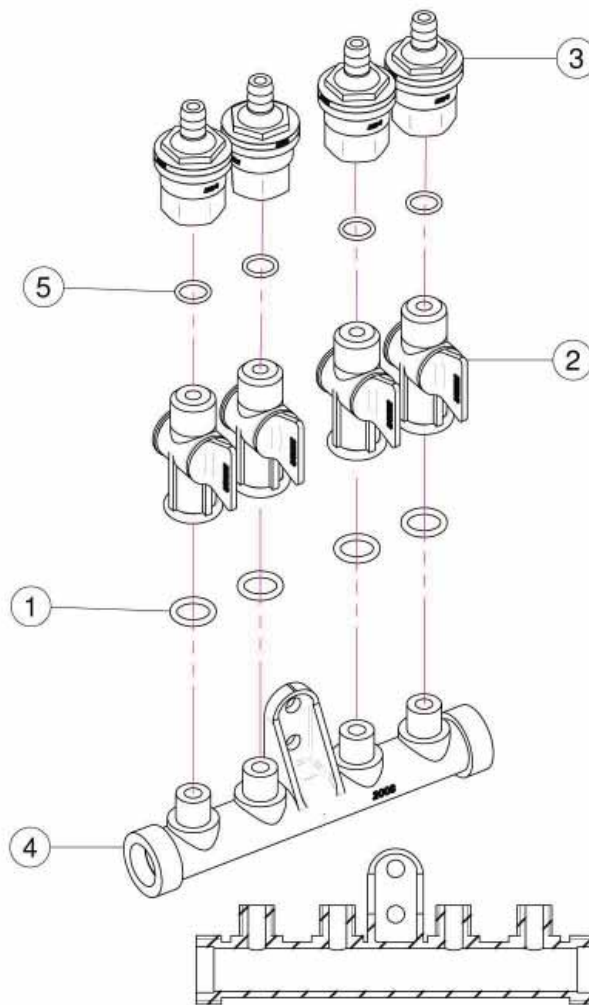

Sec. 01 - AIR DUCT / NOZZLE PARTS

<u>REF.</u>	<u>QTY.</u>	<u>PART NO.</u>	<u>DESCRIPTION</u>
1	1	02.803.000	Olive Head Bottom Body D.175
2	1	02.146.010	Flexible Sleeve
3	1	02.804.000	Olive Head Clamp
4	13	TA.03.5.09.5I	Self Threading D.3.5 x 9.5
5	1	00.533.000	Olive Body
6	2	10.017.080	Nozzle 17/80
7	1	DO.08.5588G	Nut M8
8	1	RP.008.024	Washer D.8 x 24
9	1	10.037.120	Nozzle 37/120
10	1	21.036.000	Bracket
11	1	10.022.080	Nozzle 22/80

Sec. 02 - LIQUID PLUMBING

REF.	QTY.	PART NO.	DESCRIPTION
12	1	02.008.000	Sprayheads Liquid Manifold
13	4	RP.006.000	Washer D.6
14	2	TE.006.020T	Screw TE M6 x 20
15	2	DO.06.5588G	Nut M6
16	2	02.349.000	17 x 23 x 3 Flat Gasket
17	2	02.150.000	Rotation Disk Regulation
18	4	OR.000.117	13.1 x 18.34 x 2.62 O-Ring Gasket
19	4	20.202.100	Tap Assembly
20	8	FC.013.5.015	Hose Clamp
21	4	00.227.01C	Antidrip Valve
22	1	21.010.000	Complete R.H. D.10 Union
23	As Req'd	02.217.000	Hose D.8 x 13 L=520 (Per Foot)
24	As Req'd	02.217.000	Hose D.8 x 13 L=560 (Per Foot)
25	As Req'd	02.217.000	Hose D.8 x 13 L=490 (Per Foot)
26	As Req'd	02.217.000	Hose D.8 x 13 L=490 (Per Foot)

Sec. 03 - EXTENSION TUBES & CLAMPS

Sec. 04 - MANIFOLD & SHUT-OFF VALVES

<u>REF.</u>	<u>QTY.</u>	<u>PART NO.</u>	<u>DESCRIPTION</u>
		02.008.304C	Complete Assembly
1	4	OR.000.117	13.1 x 18.34 x 2.62 O-Ring Gasket
2	4	20.202.100	Tap Assembly
3	4	00.227.01C	Anti-Drip Valve
4	1	02.008.000	Sprayheads Liquid Manifold
5	4	OR.002.043	10.82 x 14.38 x 1.78 Nbr 70 O-Ring Gasket

Sec. 05 - DIAL-A-RATE

<u>REF.</u>	<u>QTY.</u>	<u>PART NO.</u>	<u>DESCRIPTION</u>
1	1	02.349.000	17 x 23 x 3 Flat Gasket
2	1	02.117.000	Adaptor Nipple
3	1	2002030	3/4" Fly Nut
4	2	DF.OTT.006	Wing Nut M6
5	2	RP.006.000I	INOX Washer D.6
6	2	OR1560178	D.15.6 x 1.78 O-Ring
7	1	02.148.000	Regulator Disc
8	2	TE.006.030I	INOX M6 x 30 Bolt
9	1	02.147.000	Regulator Body
10	1	OR1242178	O-Ring D.12.37 x 2.62