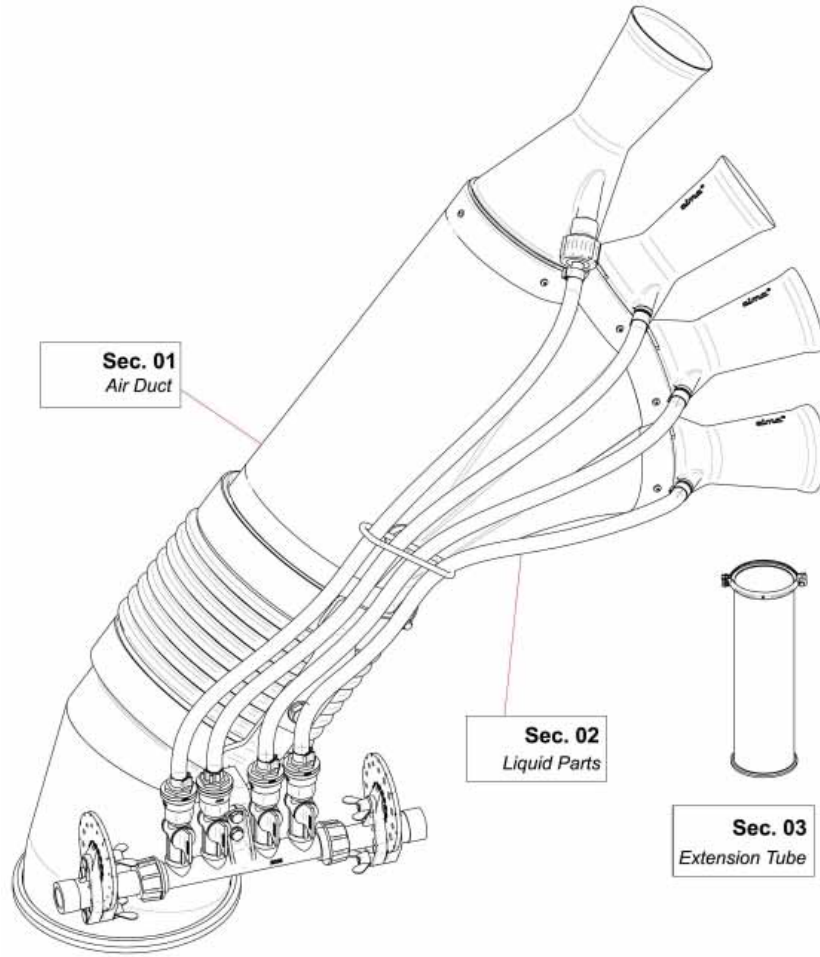

VENTURI AIR SPRAYERS TREE CANNON Low Position

**Parts Manual For
TOL0004212 Cannon
For P42 Sprayers**

July 2013

TABLE OF CONTENTS

<u>SECTION</u>	<u>DESCRIPTION</u>	<u>PAGE</u>
1	Air Duct/Nozzle Parts	1
2	Liquid Parts	2
3	Extension Tubes & Clamp	3
4	Manifold & Shut-Off Valves	4
5	Dial-A-Rate	5

Sec. 01 - AIR DUCT / NOZZLE PARTS

<u>REF.</u>	<u>QTY.</u>	<u>PART NO.</u>	<u>DESCRIPTION</u>
1	1	02.803.000	Olive Head Bottom Body D.175
2	1	02.146.010	Flexible Sleeve
3	1	02.804.000	Clamp
4	1	21.036.000	Bracket
5	13	TA.03.5.09.5I	Self Threading D.3.5 x 9.5
6	3	10.014.080	Nozzle 14/80
7	1	10.018.120	Nozzle 18/120
8	1	00.533.000	Olive Body
9	1	D0.08.5587G	Nut M8
10	1	RP.008.024	Washer D.8 x 24

Sec. 03 - EXTENSION TUBES & CLAMPS

Sec. 04 - MANIFOLD & SHUT-OFF VALVES

<u>REF.</u>	<u>QTY.</u>	<u>PART NO.</u>	<u>DESCRIPTION</u>
		02.008.304C	Complete Assembly
1	4	OR.000.117	13.1 x 18.34 x 2.62 O-Ring Gasket
2	4	20.202.100	Tap Assembly
3	4	00.227.01C	Anti-Drip Valve
4	1	02.008.000	Sprayheads Liquid Manifold
5	4	OR.002.043	10.82 x 14.38 x 1.78 Nbr 70 O-Ring Gasket

Sec. 05 - DIAL-A-RATE

<u>REF.</u>	<u>QTY.</u>	<u>PART NO.</u>	<u>DESCRIPTION</u>
1	1	02.349.000	17 x 23 x 3 Flat Gasket
2	1	02.117.000	Adaptor Nipple
3	1	2002030	3/4" Fly Nut
4	2	DF.OTT.006	Wing Nut M6
5	2	RP.006.000I	INOX Washer D.6
6	2	OR1560178	D.15.6 x 1.78 O-Ring
7	1	02.148.000	Regulator Disc
8	2	TE.006.030I	INOX M6 x 30 Bolt
9	1	02.147.000	Regulator Body
10	1	OR1242178	O-Ring D.12.37 x 2.62