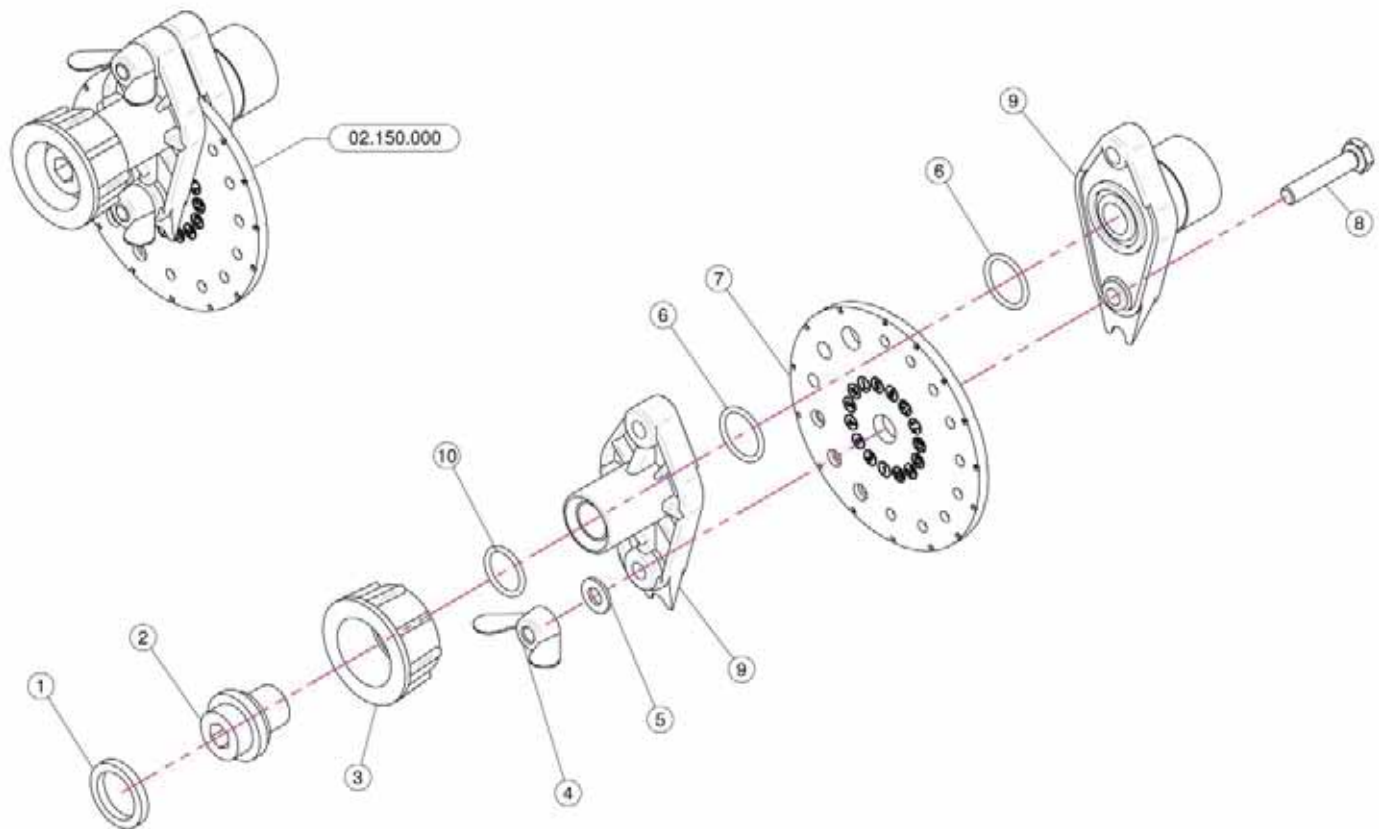

VENTURI AIR SPRAYERS TREE CANNON Low Position

**Parts Manual For
TOL0004212 Cannon
For P42 Sprayers**

July 2013

TABLE OF CONTENTS

<u>SECTION</u>	<u>DESCRIPTION</u>	<u>PAGE</u>
1	Air Duct/Nozzle Parts	1
2	Liquid Parts	2
3	Extension Tubes & Clamp	3
4	Manifold & Shut-Off Valves	4
5	Dial-A-Rate	5

Sec. 01 - AIR DUCT / NOZZLE PARTS

<u>REF.</u>	<u>QTY.</u>	<u>PART NO.</u>	<u>DESCRIPTION</u>
1	1	02.803.000	Olive Head Bottom Body D.175
2	1	02.146.010	Flexible Sleeve
3	1	02.804.000	Clamp
4	1	21.036.000	Bracket
5	13	TA.03.5.09.5I	Self Threading D.3.5 x 9.5
6	3	10.014.080	Nozzle 14/80
7	1	10.018.120	Nozzle 18/120
8	1	00.533.000	Olive Body
9	1	D0.08.5587G	Nut M8
10	1	RP.008.024	Washer D.8 x 24

Sec. 03 - EXTENSION TUBES & CLAMPS

Sec. 04 - MANIFOLD & SHUT-OFF VALVES

<u>REF.</u>	<u>QTY.</u>	<u>PART NO.</u>	<u>DESCRIPTION</u>
		02.008.304C	Complete Assembly
1	4	OR.000.117	13.1 x 18.34 x 2.62 O-Ring Gasket
2	4	20.202.100	Tap Assembly
3	4	00.227.01C	Anti-Drip Valve
4	1	02.008.000	Sprayheads Liquid Manifold
5	4	OR.002.043	10.82 x 14.38 x 1.78 Nbr 70 O-Ring Gasket

Sec. 05 - DIAL-A-RATE

<u>REF.</u>	<u>QTY.</u>	<u>PART NO.</u>	<u>DESCRIPTION</u>
1	1	02.349.000	17 x 23 x 3 Flat Gasket
2	1	02.117.000	Adaptor Nipple
3	1	2002030	3/4" Fly Nut
4	2	DF.OTT.006	Wing Nut M6
5	2	RP.006.000I	INOX Washer D.6
6	2	OR1560178	D.15.6 x 1.78 O-Ring
7	1	02.148.000	Regulator Disc
8	2	TE.006.030I	INOX M6 x 30 Bolt
9	1	02.147.000	Regulator Body
10	1	OR1242178	O-Ring D.12.37 x 2.62