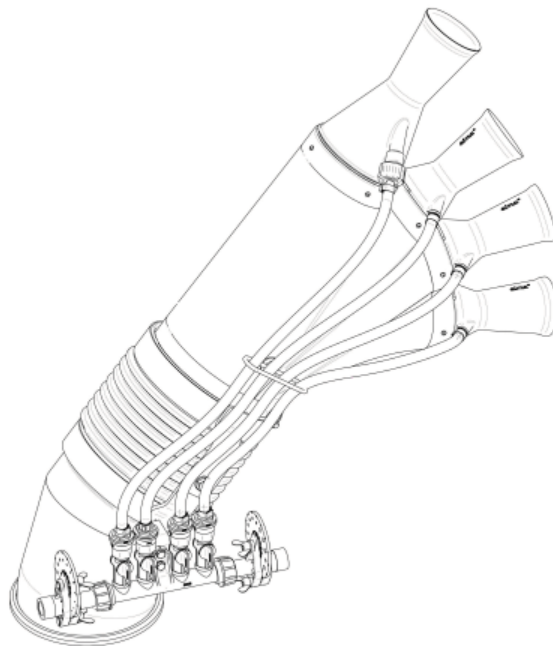

VENTURI AIR SPRAYERS TREE CANNON Low Position

**Parts Manual For
TOL0004212 Cannon
For P42 Sprayers**

July 2013

TABLE OF CONTENTS

<u>SECTION</u>	<u>DESCRIPTION</u>	<u>PAGE</u>
1	Air Duct/Nozzle Parts	1
2	Liquid Parts	2
3	Extension Tubes & Clamp	3
4	Manifold & Shut-Off Valves	4
5	Dial-A-Rate	5

Sec. 01 - AIR DUCT / NOZZLE PARTS

<u>REF.</u>	<u>QTY.</u>	<u>PART NO.</u>	<u>DESCRIPTION</u>
1	1	02.803.000	Olive Head Bottom Body D.175
2	1	02.146.010	Flexible Sleeve
3	1	02.804.000	Clamp
4	1	21.036.000	Bracket
5	13	TA.03.5.09.5I	Self Threading D.3.5 x 9.5
6	3	10.014.080	Nozzle 14/80
7	1	10.018.120	Nozzle 18/120
8	1	00.533.000	Olive Body
9	1	D0.08.5587G	Nut M8
10	1	RP.008.024	Washer D.8 x 24

Sec. 03 - EXTENSION TUBES & CLAMPS

Sec. 04 - MANIFOLD & SHUT-OFF VALVES

<u>REF.</u>	<u>QTY.</u>	<u>PART NO.</u>	<u>DESCRIPTION</u>
		02.008.304C	Complete Assembly
1	4	OR.000.117	13.1 x 18.34 x 2.62 O-Ring Gasket
2	4	20.202.100	Tap Assembly
3	4	00.227.01C	Anti-Drip Valve
4	1	02.008.000	Sprayheads Liquid Manifold
5	4	OR.002.043	10.82 x 14.38 x 1.78 Nbr 70 O-Ring Gasket

Sec. 05 - DIAL-A-RATE

<u>REF.</u>	<u>QTY.</u>	<u>PART NO.</u>	<u>DESCRIPTION</u>
1	1	02.349.000	17 x 23 x 3 Flat Gasket
2	1	02.117.000	Adaptor Nipple
3	1	2002030	3/4" Fly Nut
4	2	DF.OTT.006	Wing Nut M6
5	2	RP.006.000I	INOX Washer D.6
6	2	OR1560178	D.15.6 x 1.78 O-Ring
7	1	02.148.000	Regulator Disc
8	2	TE.006.030I	INOX M6 x 30 Bolt
9	1	02.147.000	Regulator Body
10	1	OR1242178	O-Ring D.12.37 x 2.62