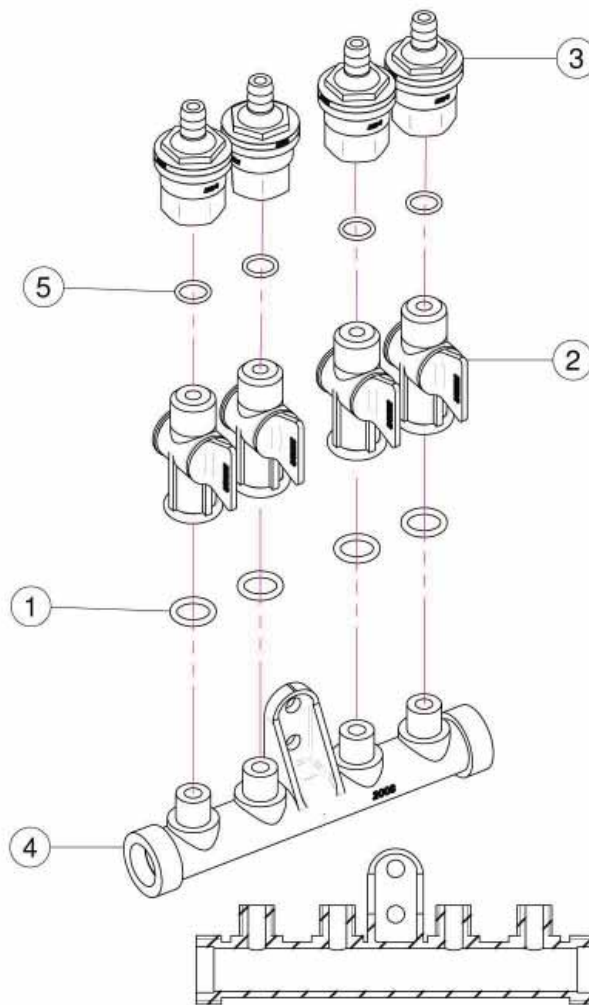

Sec. 01 - AIR DUCT / NOZZLE PARTS

<u>REF.</u>	<u>QTY.</u>	<u>PART NO.</u>	<u>DESCRIPTION</u>
1	1	02.803.000	Olive Head Bottom Body D.175
2	1	02.146.010	Flexible Sleeve
3	1	02.804.000	Clamp
4	1	21.036.000	Bracket
5	13	TA.03.5.09.5I	Self Threading D.3.5 x 9.5
6	3	10.014.080	Nozzle 14/80
7	1	10.018.120	Nozzle 18/120
8	1	00.533.000	Olive Body
9	1	D0.08.5587G	Nut M8
10	1	RP.008.024	Washer D.8 x 24

Sec. 02 - LIQUID PLUMBING

<u>REF.</u>	<u>QTY.</u>	<u>PART NO.</u>	<u>DESCRIPTION</u>
1	4	RP.006.000	Washer D.6
2	2	TE.006.020T	Screw TE M6 x 20
3	2	D0.06.5588G	Nut M6
4	8	FC.013.5.015	Hose Clamp
5	1	21.010.000	Complete R.H. D.10 Union
6	1	02.217.000	Hose D.8 x 13 L=490 (Per Foot)
7	1	02.217.000	Hose D.8 x 13 L=490 (Per Foot)
8	1	02.217.000	Hose D.8 x 13 L=520 (Per Foot)
9	1	02.217.000	Hose D.8 x 13 L=560 (Per Foot)
10	1	02.008.304C	4 Taps Liquid Manifold
11	2	02.150.000	Rotation Disc Regulation

Sec. 03 - EXTENSION TUBES & CLAMPS

Sec. 04 - MANIFOLD & SHUT-OFF VALVES

<u>REF.</u>	<u>QTY.</u>	<u>PART NO.</u>	<u>DESCRIPTION</u>
		02.008.304C	Complete Assembly
1	4	OR.000.117	13.1 x 18.34 x 2.62 O-Ring Gasket
2	4	20.202.100	Tap Assembly
3	4	00.227.01C	Anti-Drip Valve
4	1	02.008.000	Sprayheads Liquid Manifold
5	4	OR.002.043	10.82 x 14.38 x 1.78 Nbr 70 O-Ring Gasket

Sec. 05 - DIAL-A-RATE

<u>REF.</u>	<u>QTY.</u>	<u>PART NO.</u>	<u>DESCRIPTION</u>
1	1	02.349.000	17 x 23 x 3 Flat Gasket
2	1	02.117.000	Adaptor Nipple
3	1	2002030	3/4" Fly Nut
4	2	DF.OTT.006	Wing Nut M6
5	2	RP.006.000I	INOX Washer D.6
6	2	OR1560178	D.15.6 x 1.78 O-Ring
7	1	02.148.000	Regulator Disc
8	2	TE.006.030I	INOX M6 x 30 Bolt
9	1	02.147.000	Regulator Body
10	1	OR1242178	O-Ring D.12.37 x 2.62