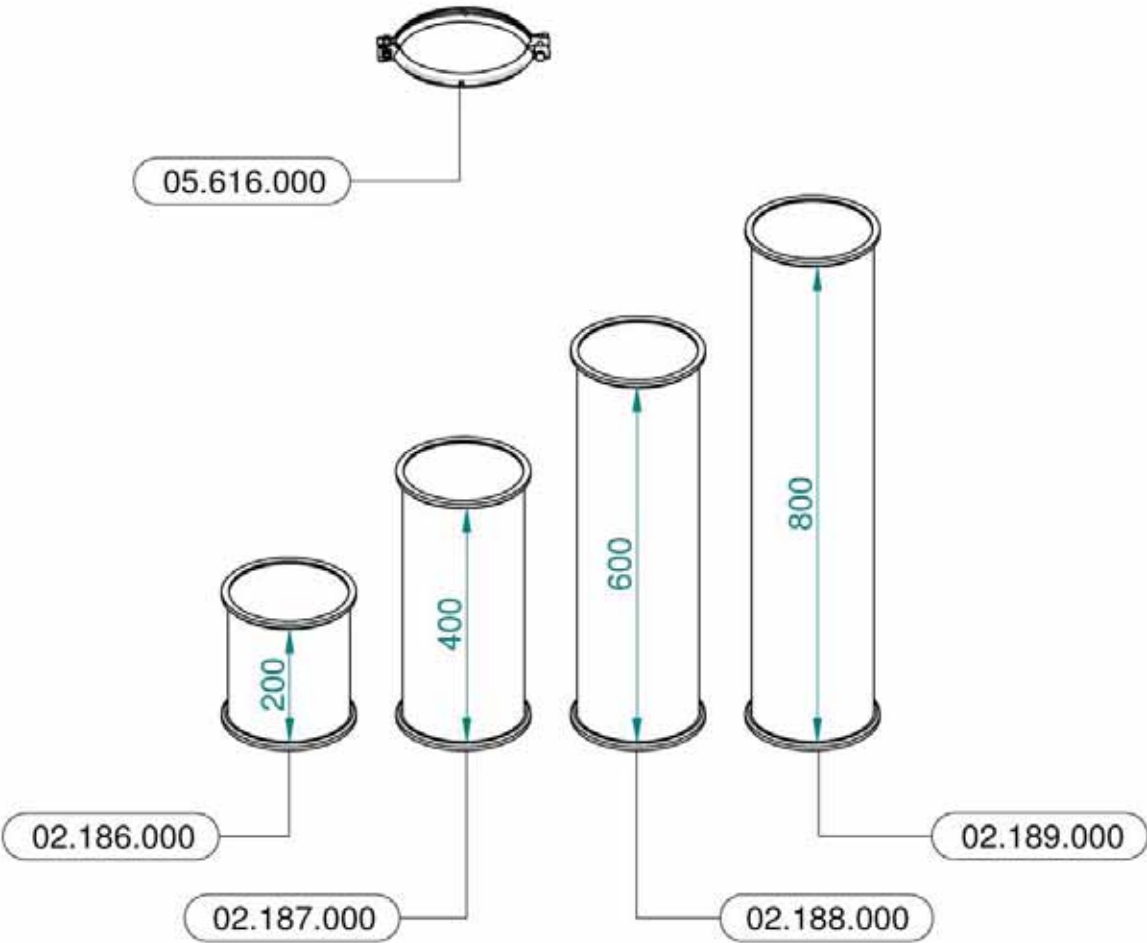

Sec. 01 - AIR DUCT / NOZZLE PARTS

<u>REF.</u>	<u>QTY.</u>	<u>PART NO.</u>	<u>DESCRIPTION</u>
1	1	02.803.000	Olive Head Bottom Body D.175
2	1	02.146.010	Flexible Sleeve
3	1	02.804.000	Clamp
4	1	21.036.000	Bracket
5	13	TA.03.5.09.5I	Self Threading D.3.5 x 9.5
6	3	10.014.080	Nozzle 14/80
7	1	10.018.120	Nozzle 18/120
8	1	00.533.000	Olive Body
9	1	D0.08.5587G	Nut M8
10	1	RP.008.024	Washer D.8 x 24

Sec. 02 - LIQUID PLUMBING

<u>REF.</u>	<u>QTY.</u>	<u>PART NO.</u>	<u>DESCRIPTION</u>
1	4	RP.006.000	Washer D.6
2	2	TE.006.020T	Screw TE M6 x 20
3	2	D0.06.5588G	Nut M6
4	8	FC.013.5.015	Hose Clamp
5	1	21.010.000	Complete R.H. D.10 Union
6	1	02.217.000	Hose D.8 x 13 L=490 (Per Foot)
7	1	02.217.000	Hose D.8 x 13 L=490 (Per Foot)
8	1	02.217.000	Hose D.8 x 13 L=520 (Per Foot)
9	1	02.217.000	Hose D.8 x 13 L=560 (Per Foot)
10	1	02.008.304C	4 Taps Liquid Manifold
11	2	02.150.000	Rotation Disc Regulation

Sec. 03 - EXTENSION TUBES & CLAMPS

Sec. 04 - MANIFOLD & SHUT-OFF VALVES

<u>REF.</u>	<u>QTY.</u>	<u>PART NO.</u>	<u>DESCRIPTION</u>
		02.008.304C	Complete Assembly
1	4	OR.000.117	13.1 x 18.34 x 2.62 O-Ring Gasket
2	4	20.202.100	Tap Assembly
3	4	00.227.01C	Anti-Drip Valve
4	1	02.008.000	Sprayheads Liquid Manifold
5	4	OR.002.043	10.82 x 14.38 x 1.78 Nbr 70 O-Ring Gasket

Sec. 05 - DIAL-A-RATE

<u>REF.</u>	<u>QTY.</u>	<u>PART NO.</u>	<u>DESCRIPTION</u>
1	1	02.349.000	17 x 23 x 3 Flat Gasket
2	1	02.117.000	Adaptor Nipple
3	1	2002030	3/4" Fly Nut
4	2	DF.OTT.006	Wing Nut M6
5	2	RP.006.000I	INOX Washer D.6
6	2	OR1560178	D.15.6 x 1.78 O-Ring
7	1	02.148.000	Regulator Disc
8	2	TE.006.030I	INOX M6 x 30 Bolt
9	1	02.147.000	Regulator Body
10	1	OR1242178	O-Ring D.12.37 x 2.62