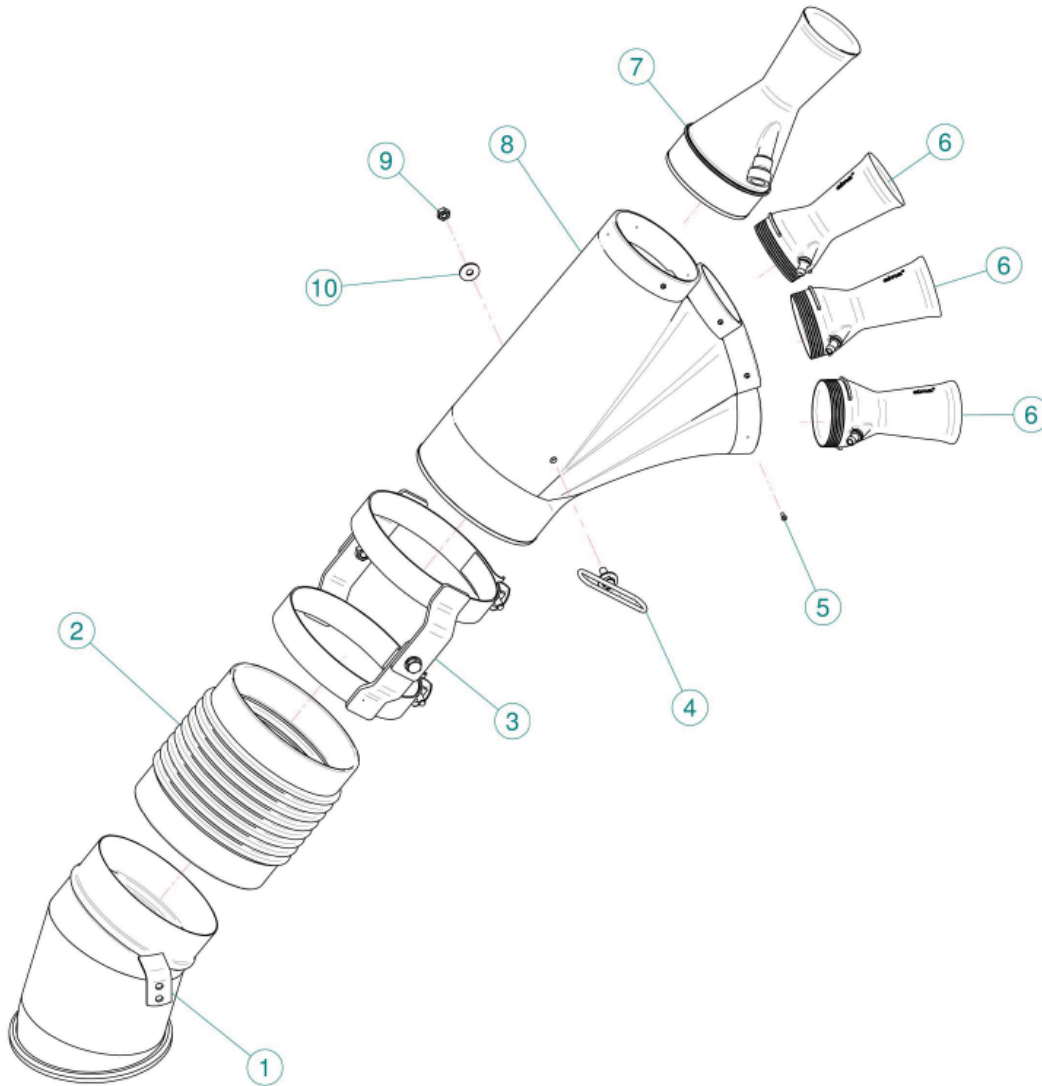

VENTURI AIR SPRAYERS TREE CANNON Low Position

**Parts Manual For
TOL0004212 Cannon
For P42 Sprayers**

July 2013

TABLE OF CONTENTS

<u>SECTION</u>	<u>DESCRIPTION</u>	<u>PAGE</u>
1	Air Duct/Nozzle Parts	1
2	Liquid Parts	2
3	Extension Tubes & Clamp	3
4	Manifold & Shut-Off Valves	4
5	Dial-A-Rate	5

Sec. 01 - AIR DUCT / NOZZLE PARTS

<u>REF.</u>	<u>QTY.</u>	<u>PART NO.</u>	<u>DESCRIPTION</u>
1	1	02.803.000	Olive Head Bottom Body D.175
2	1	02.146.010	Flexible Sleeve
3	1	02.804.000	Clamp
4	1	21.036.000	Bracket
5	13	TA.03.5.09.5I	Self Threading D.3.5 x 9.5
6	3	10.014.080	Nozzle 14/80
7	1	10.018.120	Nozzle 18/120
8	1	00.533.000	Olive Body
9	1	D0.08.5587G	Nut M8
10	1	RP.008.024	Washer D.8 x 24

Sec. 03 - EXTENSION TUBES & CLAMPS

Sec. 04 - MANIFOLD & SHUT-OFF VALVES

<u>REF.</u>	<u>QTY.</u>	<u>PART NO.</u>	<u>DESCRIPTION</u>
		02.008.304C	Complete Assembly
1	4	OR.000.117	13.1 x 18.34 x 2.62 O-Ring Gasket
2	4	20.202.100	Tap Assembly
3	4	00.227.01C	Anti-Drip Valve
4	1	02.008.000	Sprayheads Liquid Manifold
5	4	OR.002.043	10.82 x 14.38 x 1.78 Nbr 70 O-Ring Gasket

Sec. 05 - DIAL-A-RATE

<u>REF.</u>	<u>QTY.</u>	<u>PART NO.</u>	<u>DESCRIPTION</u>
1	1	02.349.000	17 x 23 x 3 Flat Gasket
2	1	02.117.000	Adaptor Nipple
3	1	2002030	3/4" Fly Nut
4	2	DF.OTT.006	Wing Nut M6
5	2	RP.006.000I	INOX Washer D.6
6	2	OR1560178	D.15.6 x 1.78 O-Ring
7	1	02.148.000	Regulator Disc
8	2	TE.006.030I	INOX M6 x 30 Bolt
9	1	02.147.000	Regulator Body
10	1	OR1242178	O-Ring D.12.37 x 2.62