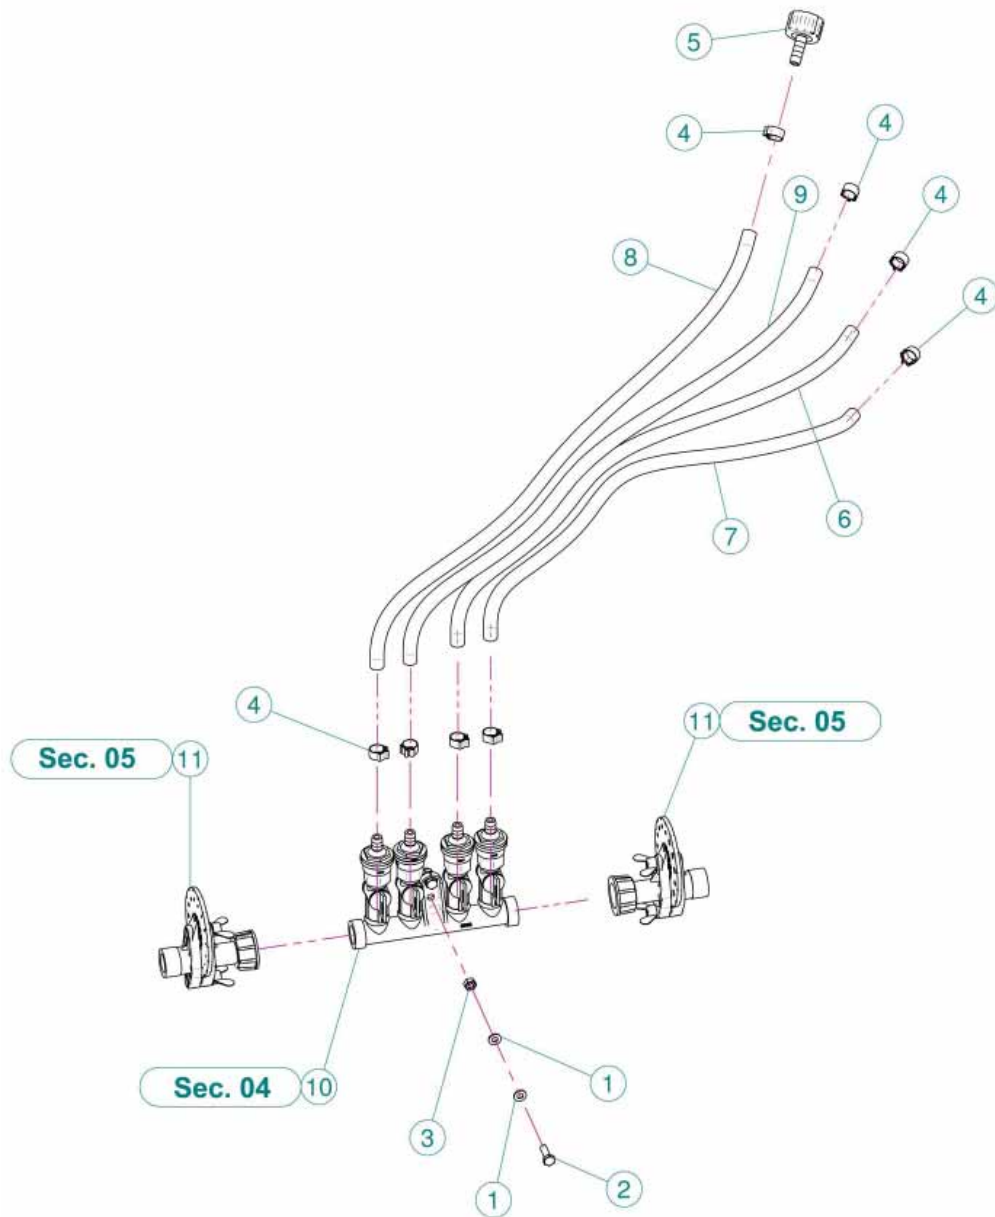

Sec. 02 - LIQUID PLUMBING

<u>REF.</u>	<u>QTY.</u>	<u>PART NO.</u>	<u>DESCRIPTION</u>
1	4	RP.006.000	Washer D.6
2	2	TE.006.020T	Screw TE M6 x 20
3	2	D0.06.5588G	Nut M6
4	8	FC.013.5.015	Hose Clamp
5	1	21.010.000	Complete R.H. D.10 Union
6	1	02.217.000	Hose D.8 x 13 L=490 (Per Foot)
7	1	02.217.000	Hose D.8 x 13 L=490 (Per Foot)
8	1	02.217.000	Hose D.8 x 13 L=520 (Per Foot)
9	1	02.217.000	Hose D.8 x 13 L=560 (Per Foot)
10	1	02.008.304C	4 Taps Liquid Manifold
11	2	02.150.000	Rotation Disc Regulation