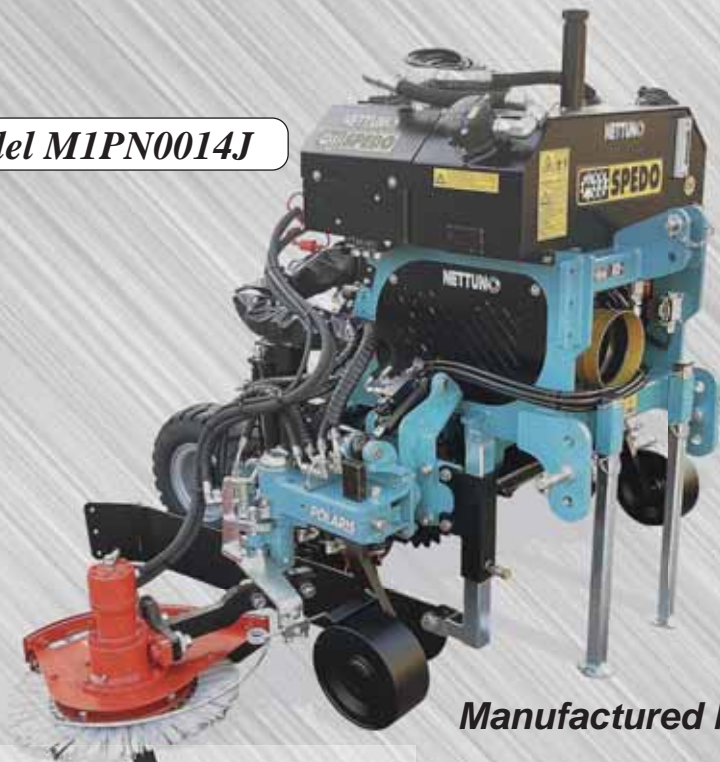

# SPEDO IN-ROW CULTIVATORS

## IN-ROW MAINTENANCE TOOLS FOR VINEYARDS

*Model M1PN0014J*

*Manufactured by Spedo*

Very effective tools for under vine maintenance. The Rotary Hoe undercuts weeds, while at the same time loosening and turning back the soil. The tools hydraulically retract around the base of the vine without damage. The unit was developed for two side weeding, so as to operate at speeds with safe, accurate control. Also, standard is a remote control box which allows the operator to retract the tools when required. Rear mounted double tool carrier with auto retraction. Features a self contained hydraulic system and hydraulic leveling heads with double effect polaris heads. The electric controls allow the working tool retraction override, working tools power, and angle adjustment. Shown with options.

## FEATURES:

- Cat. II, 3-point hitch
- Double tubing main frame
- Hydraulic sliding tube to adjust for different row widths
- Sensor rod for automatic implement retraction
- Double acting hydraulic power for retraction system
- Electric control box for implement retraction when necessary
- Dual steel gauge wheels with mud scrapers and independent height control
- Dual rubber depth control wheel
- Parking stand
- For row widths 8 to 11 feet
- All required hoses are included
- Requires two tractor rear remote for width control cylinders & transport wheels
- Self contained hydraulic system, PTO driven, 450 R.P.M.
- Oil reservoir 21 gallon, 4 separate pumps, and oil cooler

## SPECIFICATIONS:

MODEL NO:	DESCRIPTION	ROW WIDTHS	WEIGHT
MIPN1014J	In-row cultivator w/ self contained hydraulic system, add implements	8' to 11'	1600#

*Flail Mower*

*Blade - 24"*

*Specifications Subject To Change Without Notice*