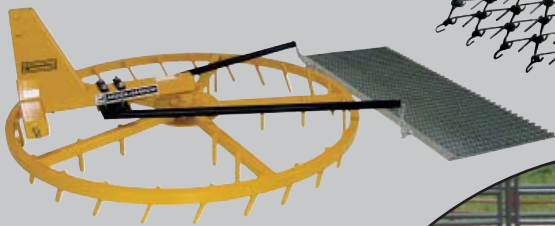

**SELECTED IMPLEMENTS FOR THE
CARE AND MAINTENANCE OF HORSE ARENAS**

Harrows w/ Drag Mat
Widths of 5' to 8'

Drag Chain Harrows
Widths of 4' to 8'

Arena-Vator Jr.
Width of 5'

Arena-Vator w/ Spiral Roller
Widths of 4' to 12'

3-Point Harrows
Widths of 4', 6' & 8'

Economy Rotary Harrow
Widths of 4' & 5'

Arena-Vator w/ Mesh Roller
Widths of 4' to 8'

Arena-Comb
Widths of 6', 7' & 8'