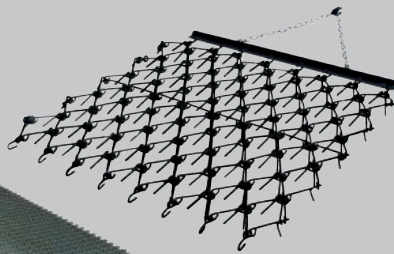

**SELECTED IMPLEMENTS FOR THE
CARE AND MAINTENANCE OF HORSE ARENAS**

Harrows w/ Drag Mat
Widths of 5' to 8'

Drag Chain Harrows
Widths of 4' to 8'

Arena-Vator Jr.
Width of 5'

Arena-Vator w/ Spiral Roller
Widths of 4' to 12'

3-Point Harrows
Widths of 4', 6' & 8'

Economy Rotary Harrow
Widths of 4' & 5'

Arena-Vator w/ Mesh Roller
Widths of 4' to 8'

Arena-Comb
Widths of 6', 7' & 8'