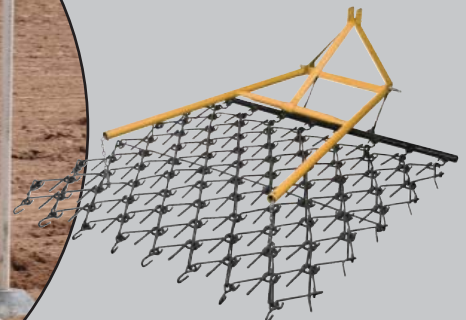

**SELECTED IMPLEMENTS FOR THE
CARE AND MAINTENANCE OF HORSE ARENAS**

Harrows w/ Drag Mat
Widths of 5' to 8'

Drag Chain Harrows
Widths of 4' to 8'

Arena-Vator Jr.
Width of 5'

Arena-Vator w/ Spiral Roller
Widths of 4' to 12'

3-Point Harrows
Widths of 4', 6' & 8'

Economy Rotary Harrow
Widths of 4' & 5'

Arena-Vator w/ Mesh Roller
Widths of 4' to 8'

Arena-Comb
Widths of 6', 7' & 8'