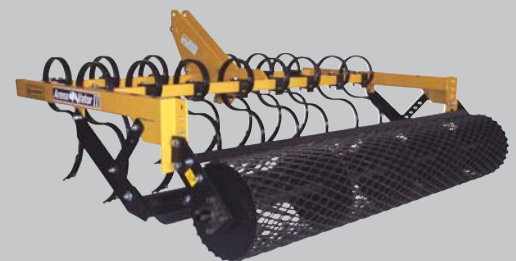

**SELECTED IMPLEMENTS FOR THE
CARE AND MAINTENANCE OF HORSE ARENAS**

Harrows w/ Drag Mat
Widths of 5' to 8'

Drag Chain Harrows
Widths of 4' to 8'

Arena-Vator Jr.
Width of 5'

Arena-Vator w/ Spiral Roller
Widths of 4' to 12'

3-Point Harrows
Widths of 4', 6' & 8'

Economy Rotary Harrow
Widths of 4' & 5'

Arena-Vator w/ Mesh Roller
Widths of 4' to 8'

Arena-Comb
Widths of 6', 7' & 8'